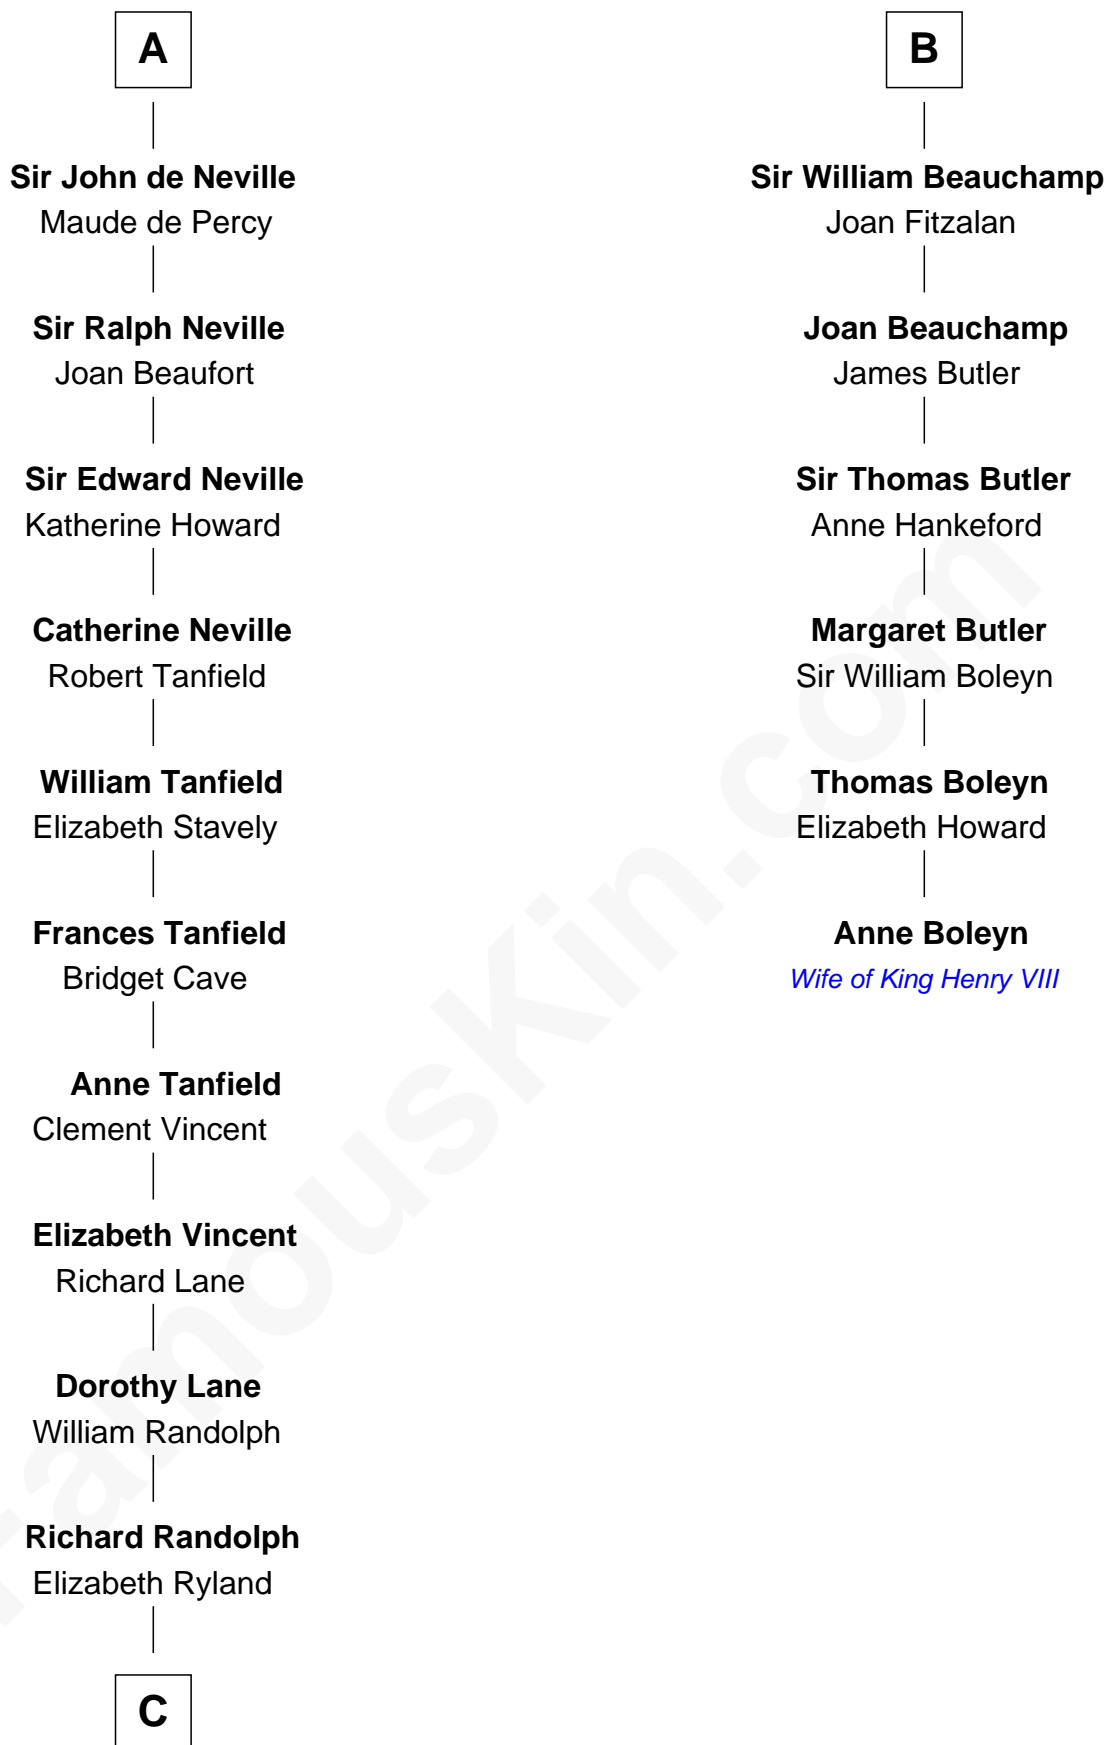

FamousKin.com

Relationship Chart of

John Marshall

4th Chief Justice of the U.S. Supreme Court

12th cousin 9 times removed of

Anne Boleyn

2nd Wife of King Henry VIII

Walter of Salisbury

FamousKin.com