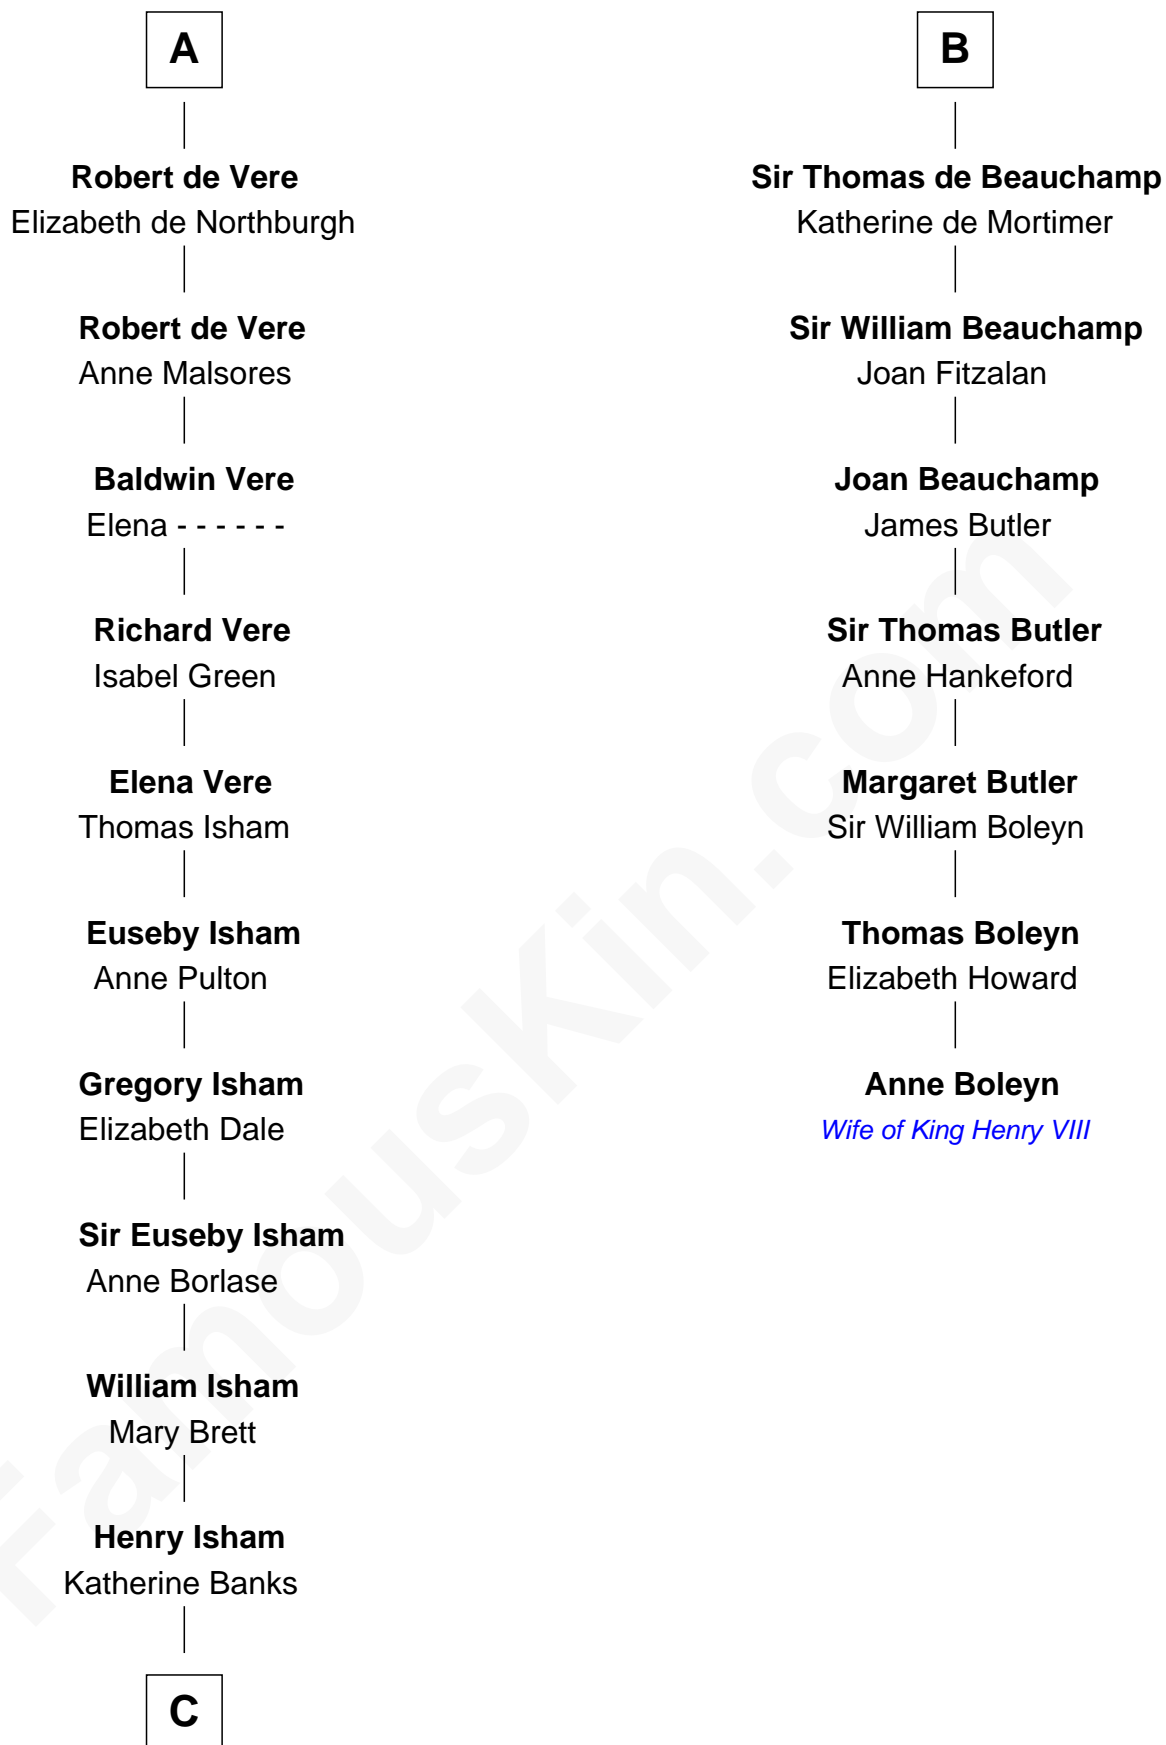

FamousKin.com

Relationship Chart of

John Marshall

4th Chief Justice of the U.S. Supreme Court

13th cousin 8 times removed of

Anne Boleyn

2nd Wife of King Henry VIII

C

—
Mary Isham
Col. William Randolph

—
Thomas Randolph
----- Fleming

—
Mary Isham Randolph
Rev. James Keith

—
Mary Randolph Keith
Col. Thomas Marshall

—
John Marshall
U.S. Supreme Court Chief Justice

FamousKin.com