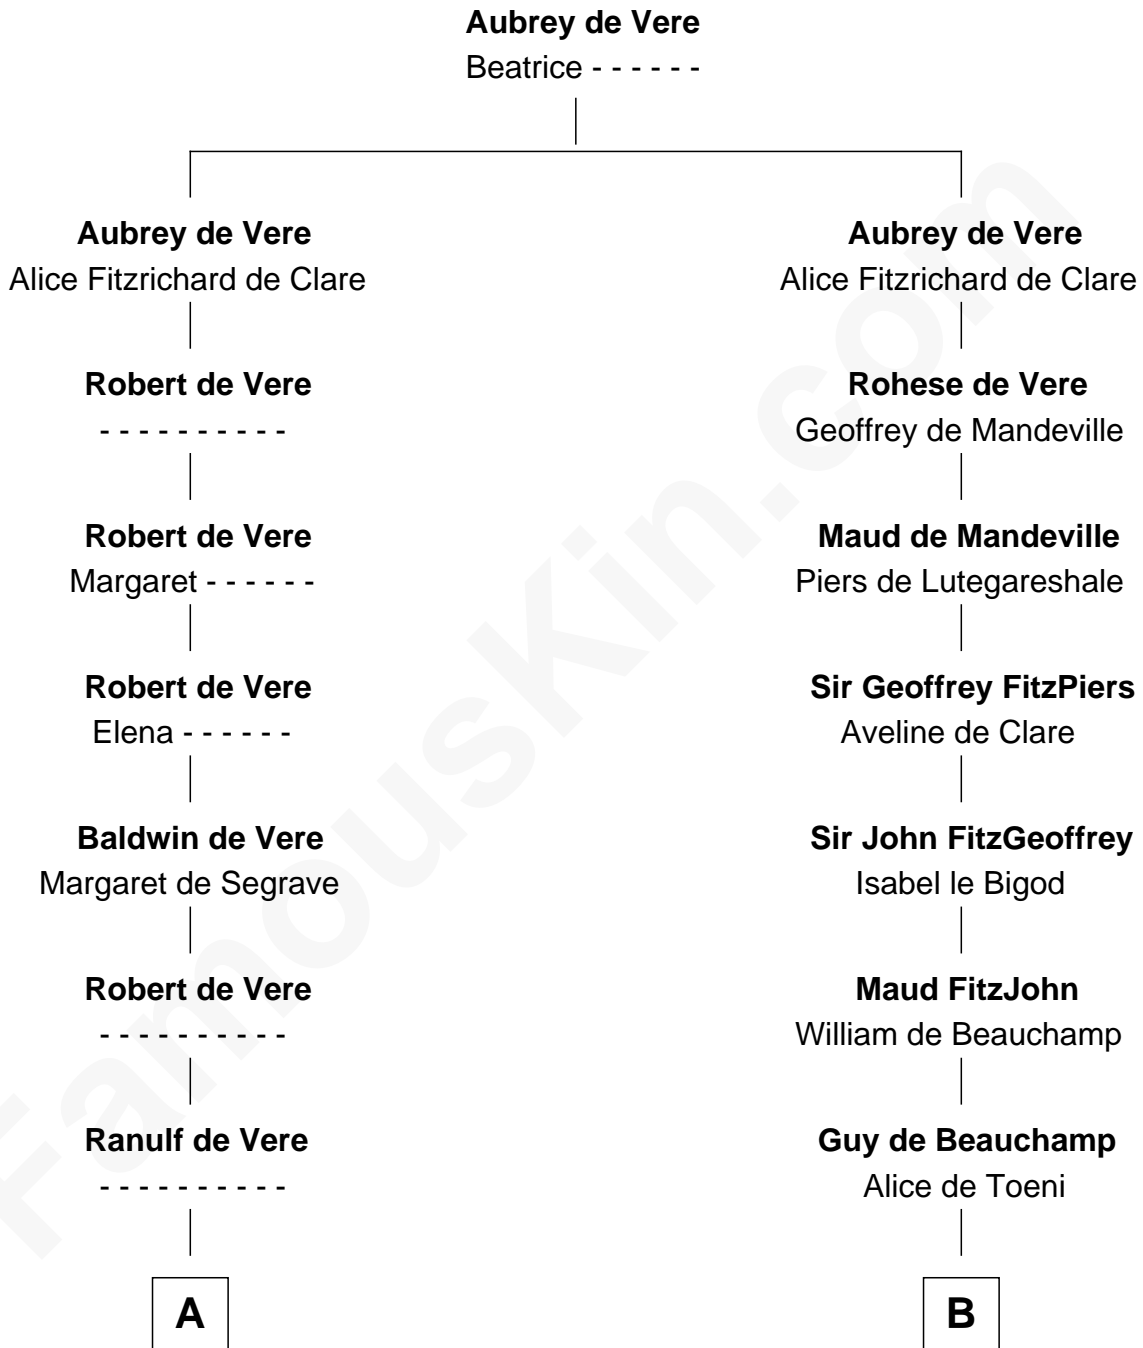

FamousKin.com

Relationship Chart of

John Marshall

4th Chief Justice of the U.S. Supreme Court

13th cousin 8 times removed of

Anne Boleyn

2nd Wife of King Henry VIII

C

—
Mary Isham
Col. William Randolph

—
Thomas Randolph
----- Fleming

—
Mary Isham Randolph
Rev. James Keith

—
Mary Randolph Keith
Col. Thomas Marshall

—
John Marshall
U.S. Supreme Court Chief Justice

FamousKin.com