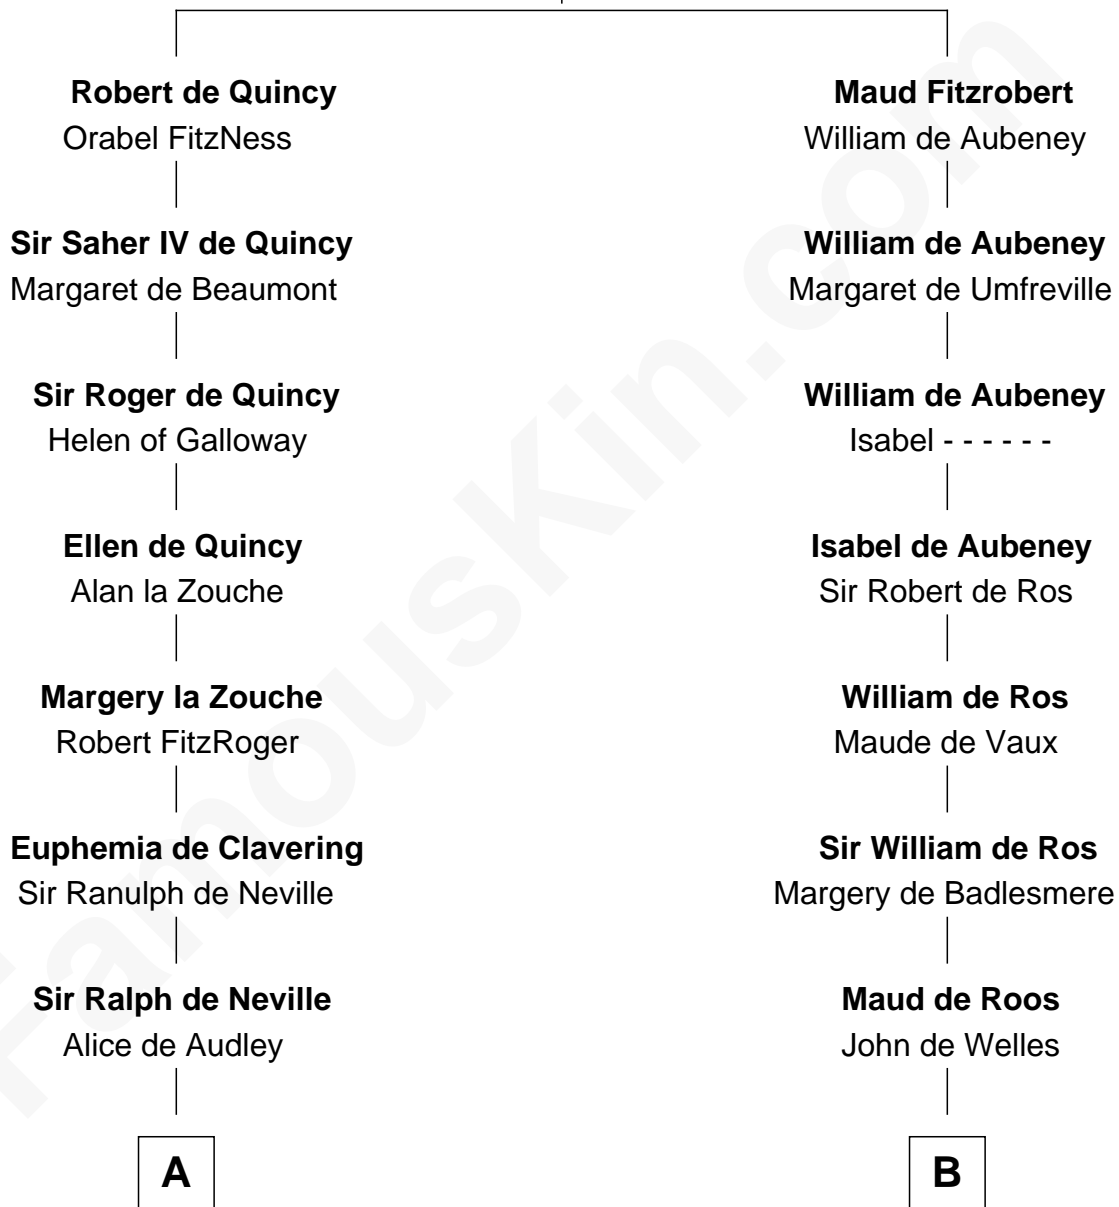

## Relationship Chart of

### John Marshall

4th Chief Justice of the U.S. Supreme Court

12th cousin 9 times removed of

### Anne Boleyn

2nd Wife of King Henry VIII

**Maud de St. Liz**

*with husband*  
Saher I de Quincy

*with husband*  
Robert Fitzrichard

FamousKin.com