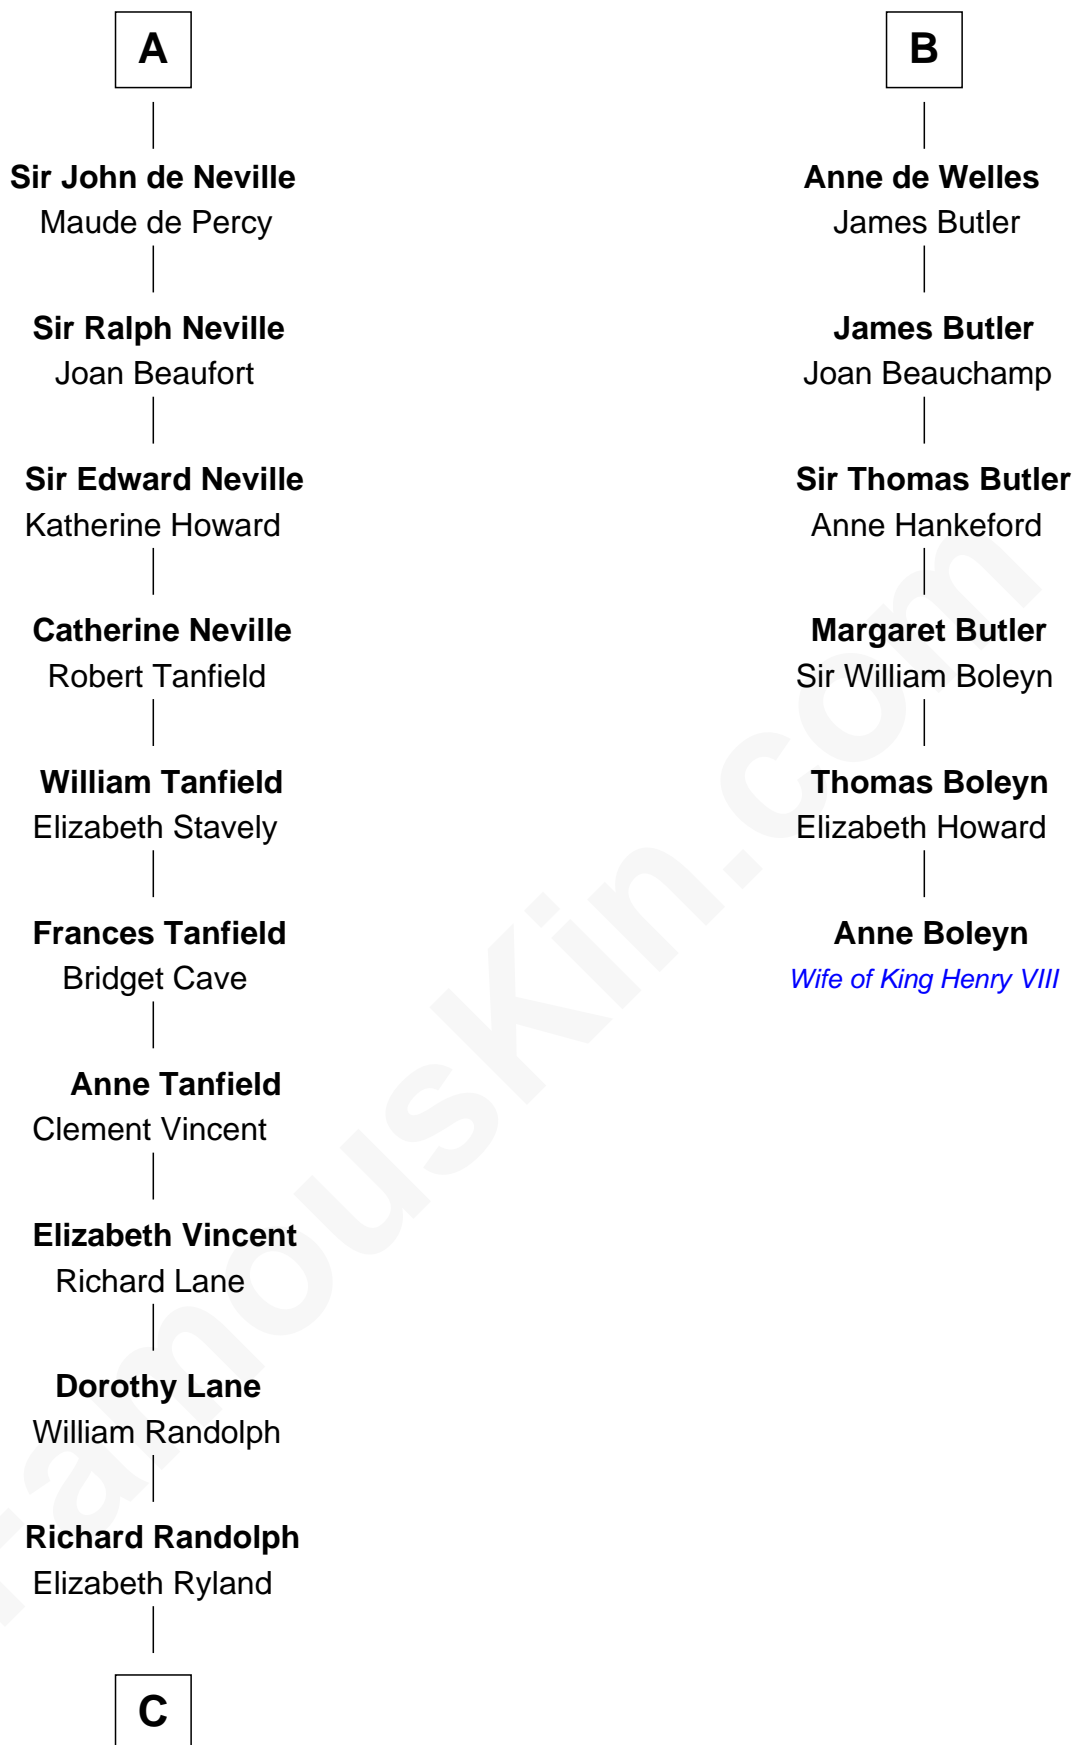

## Relationship Chart of

### John Marshall

4th Chief Justice of the U.S. Supreme Court

12th cousin 9 times removed of

### Anne Boleyn

2nd Wife of King Henry VIII

**Maud de St. Liz**

*with husband*  
Saher I de Quincy

*with husband*  
Robert Fitzrichard

FamousKin.com