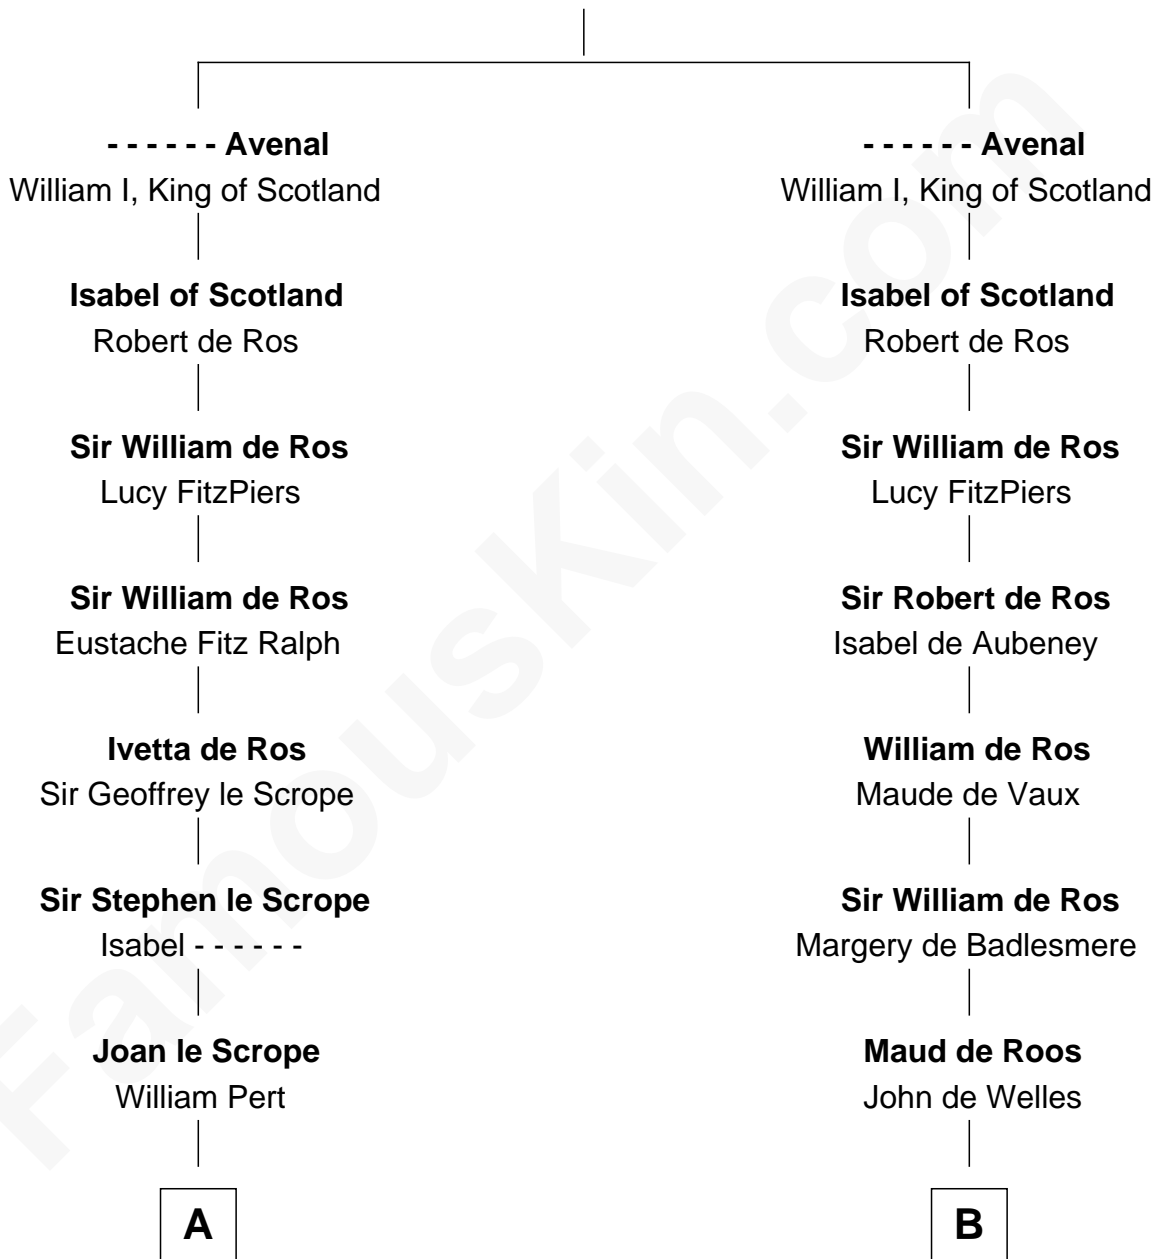

FamousKin.com

Relationship Chart of

John Marshall

4th Chief Justice of the U.S. Supreme Court

12th cousin 9 times removed of

Anne Boleyn

2nd Wife of King Henry VIII

Richard Avenal

C

—
Mary Isham
Col. William Randolph

—
Thomas Randolph
----- Fleming

—
Mary Isham Randolph
Rev. James Keith

—
Mary Randolph Keith
Col. Thomas Marshall

—
John Marshall
U.S. Supreme Court Chief Justice

FamousKin.com