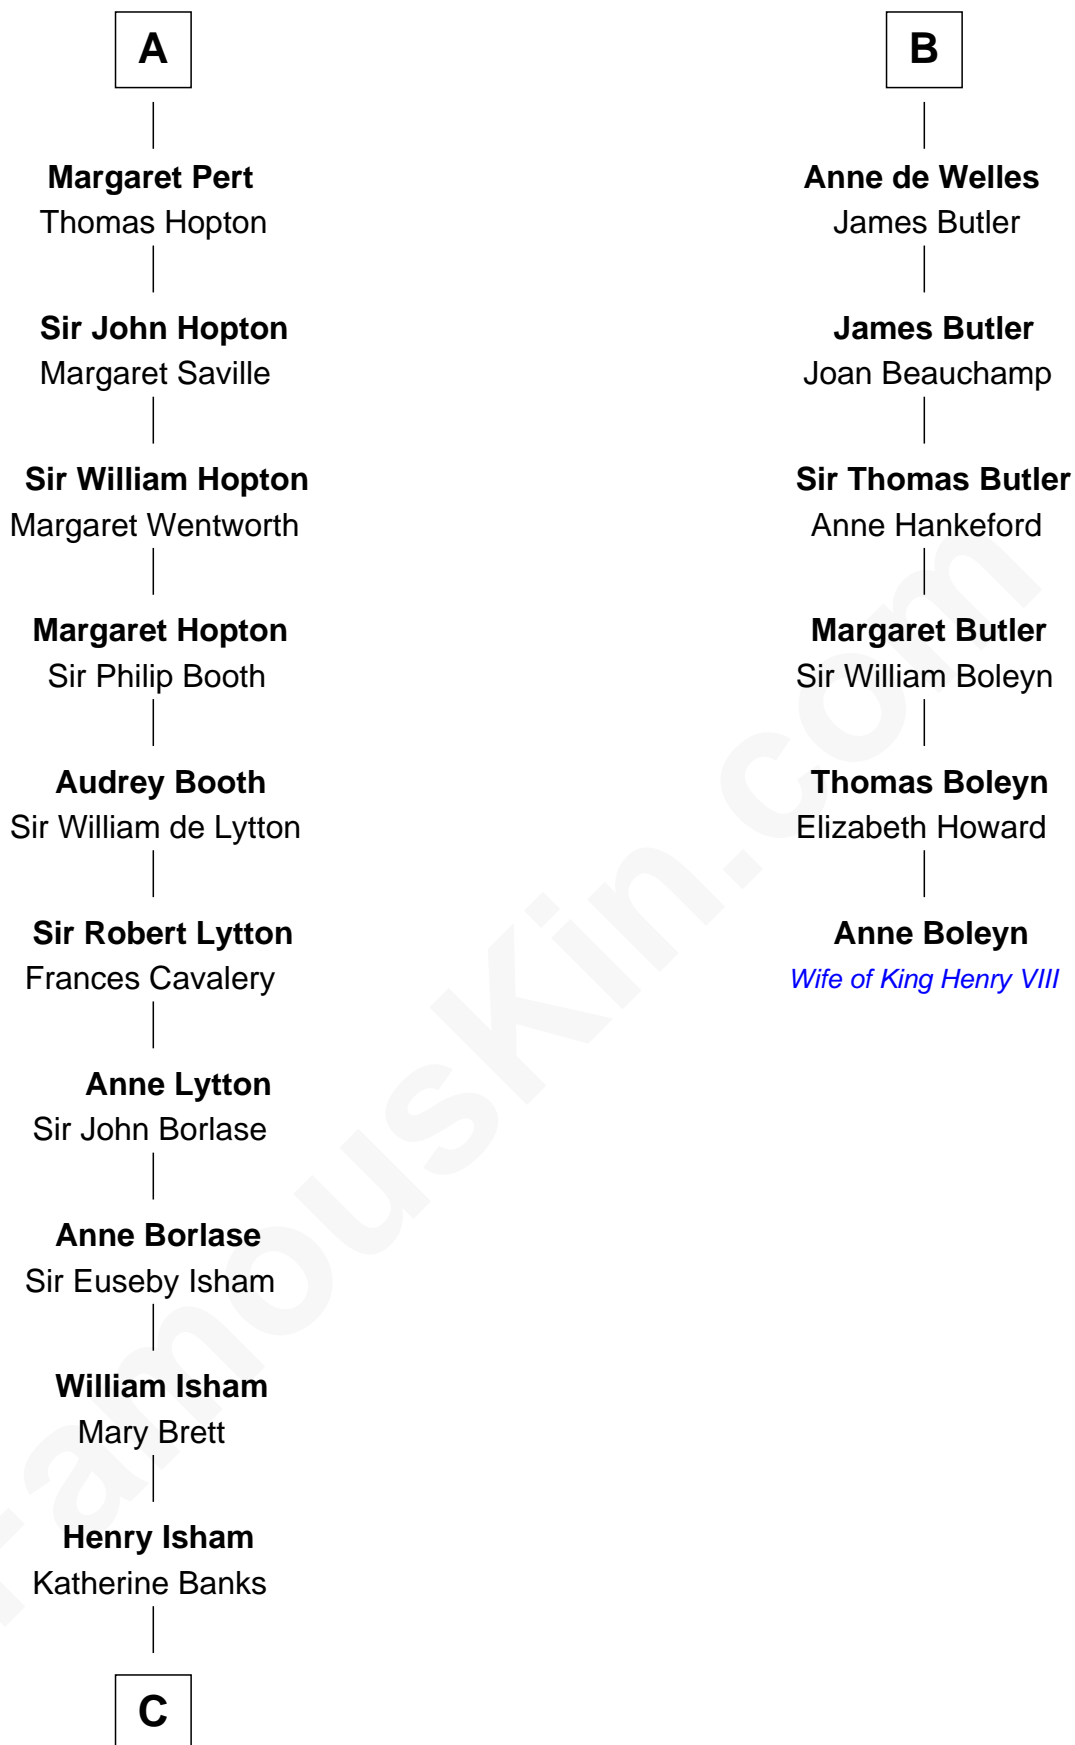

FamousKin.com

Relationship Chart of

John Marshall

4th Chief Justice of the U.S. Supreme Court

12th cousin 9 times removed of

Anne Boleyn

2nd Wife of King Henry VIII

Richard Avenal

C

—
Mary Isham
Col. William Randolph

—
Thomas Randolph
----- Fleming

—
Mary Isham Randolph
Rev. James Keith

—
Mary Randolph Keith
Col. Thomas Marshall

—
John Marshall
U.S. Supreme Court Chief Justice

FamousKin.com