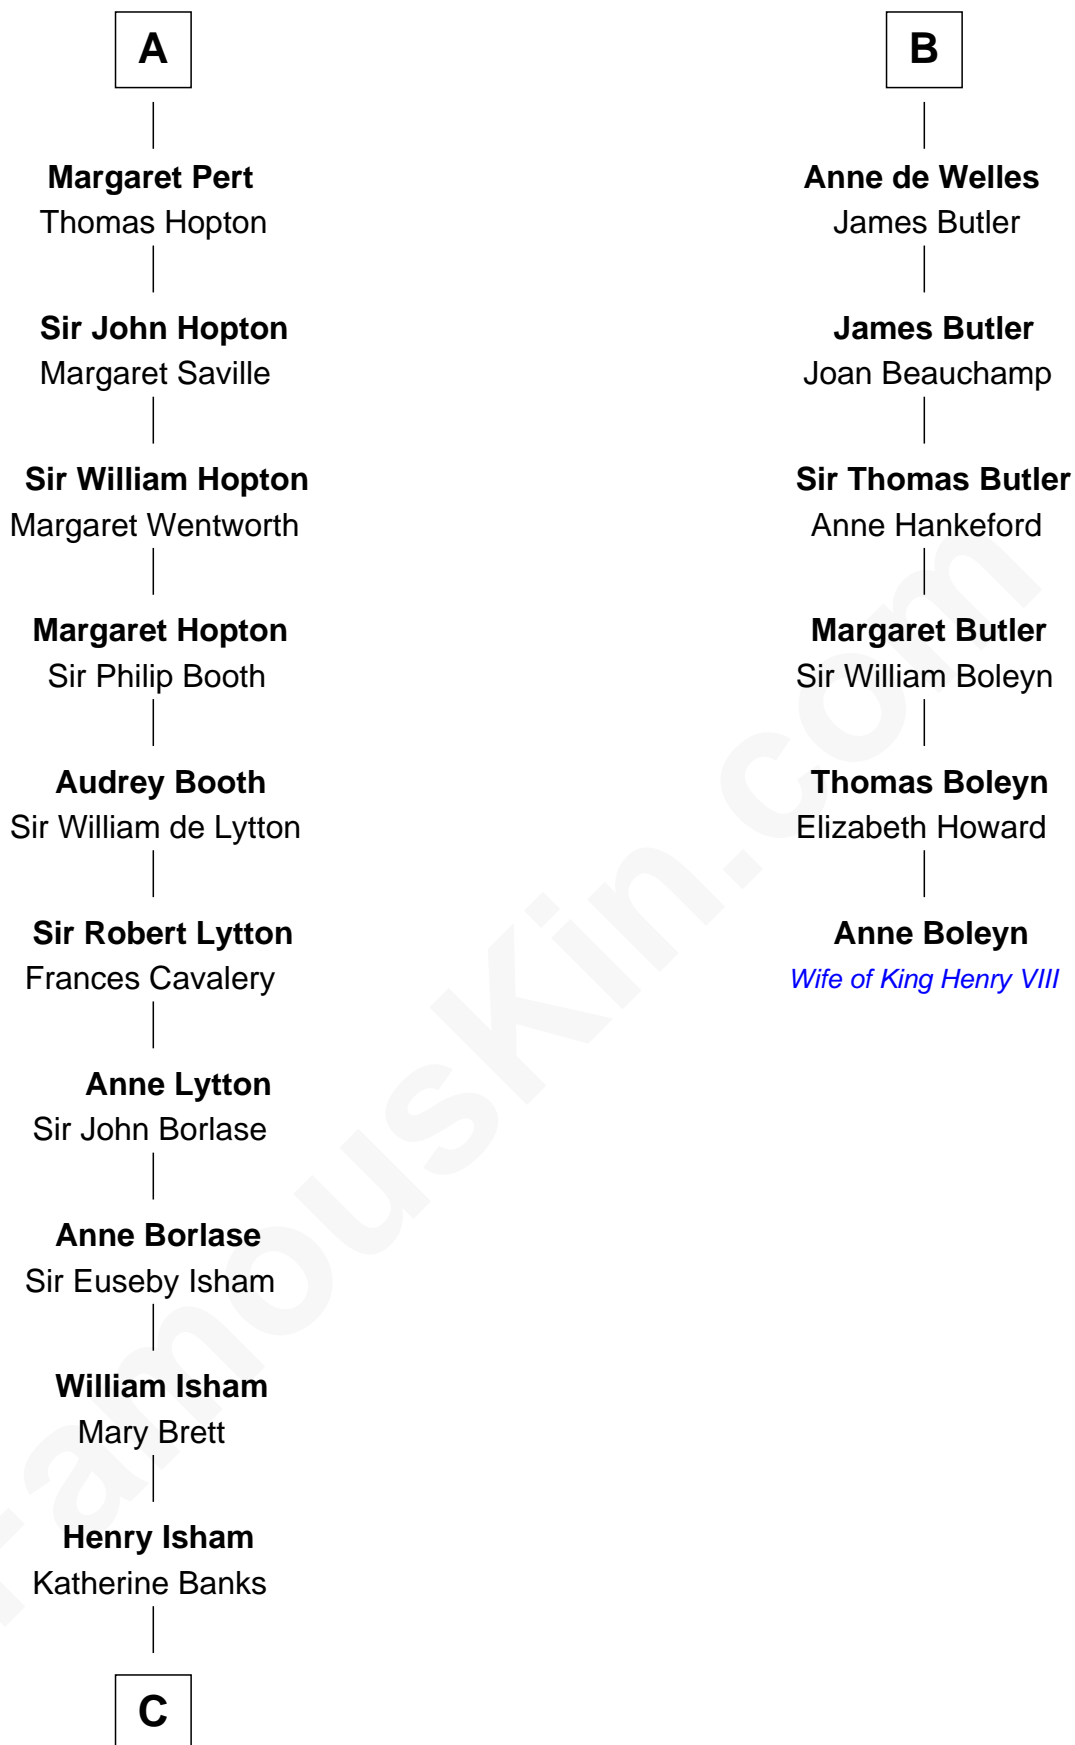

## Relationship Chart of

### John Marshall

4th Chief Justice of the U.S. Supreme Court

12th cousin 9 times removed of

### Anne Boleyn

2nd Wife of King Henry VIII

**Robert de Ros**  
Sybil de Valoines

**C**

—  
**Mary Isham**  
Col. William Randolph

—  
**Thomas Randolph**  
----- Fleming

—  
**Mary Isham Randolph**  
Rev. James Keith