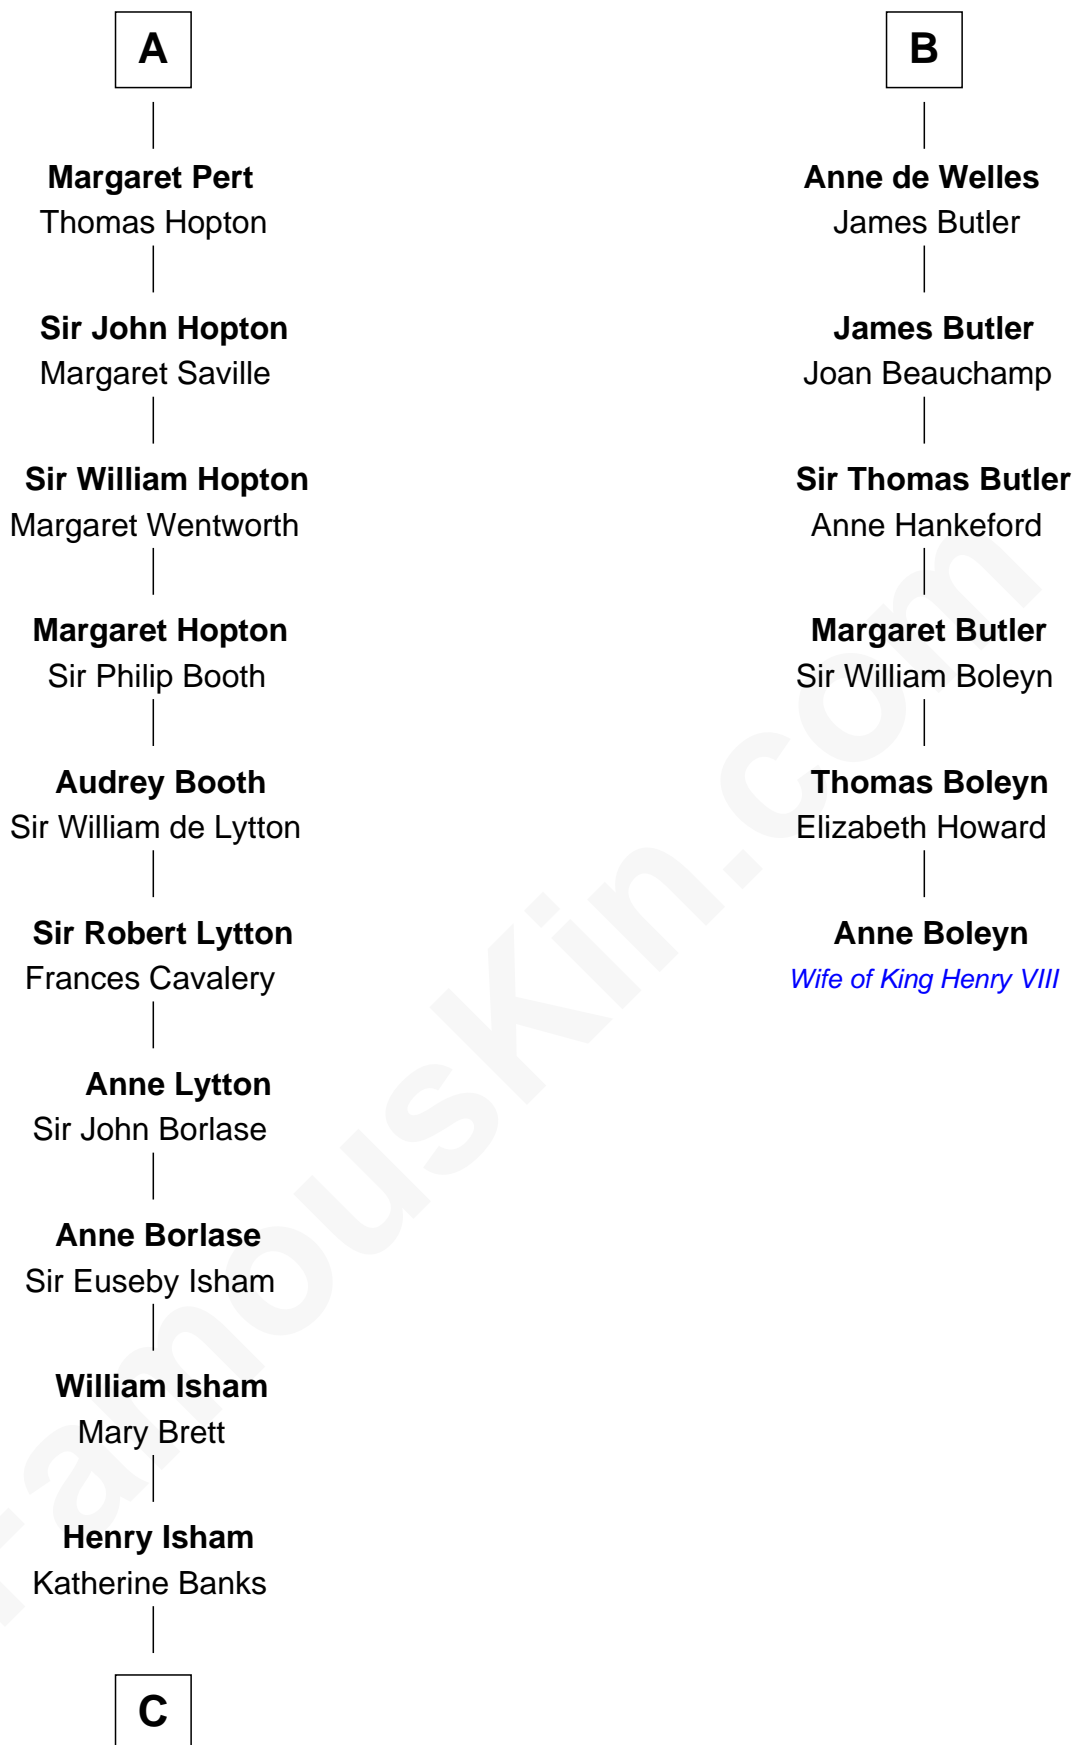

FamousKin.com

Relationship Chart of

John Marshall

4th Chief Justice of the U.S. Supreme Court

12th cousin 9 times removed of

Anne Boleyn

2nd Wife of King Henry VIII

William Trusbut

C

—
Mary Isham
Col. William Randolph

—
Thomas Randolph
----- Fleming

—
Mary Isham Randolph
Rev. James Keith

—
Mary Randolph Keith
Col. Thomas Marshall

—
John Marshall
U.S. Supreme Court Chief Justice

FamousKin.com