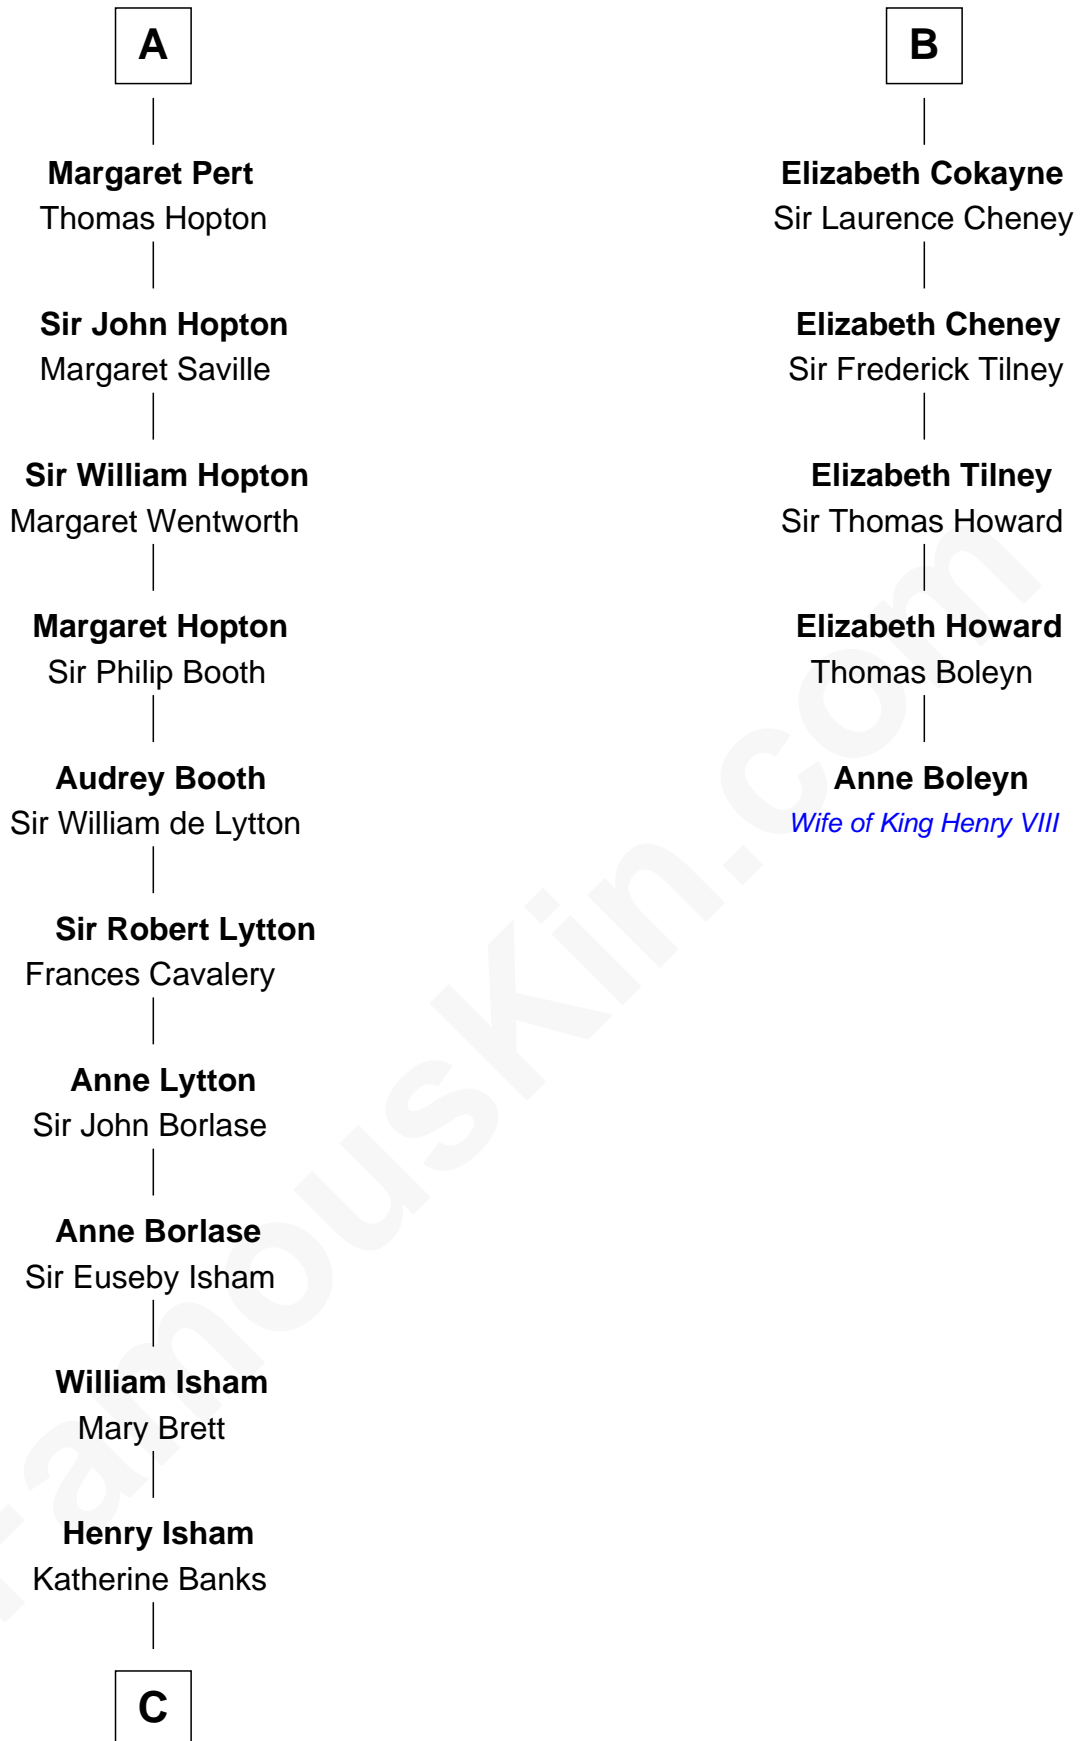

FamousKin.com

Relationship Chart of

John Marshall

4th Chief Justice of the U.S. Supreme Court

11th cousin 10 times removed of

Anne Boleyn

2nd Wife of King Henry VIII

C

—
Mary Isham
Col. William Randolph

—
Thomas Randolph
----- Fleming

—
Mary Isham Randolph
Rev. James Keith

—
Mary Randolph Keith
Col. Thomas Marshall

—
John Marshall
U.S. Supreme Court Chief Justice

FamousKin.com