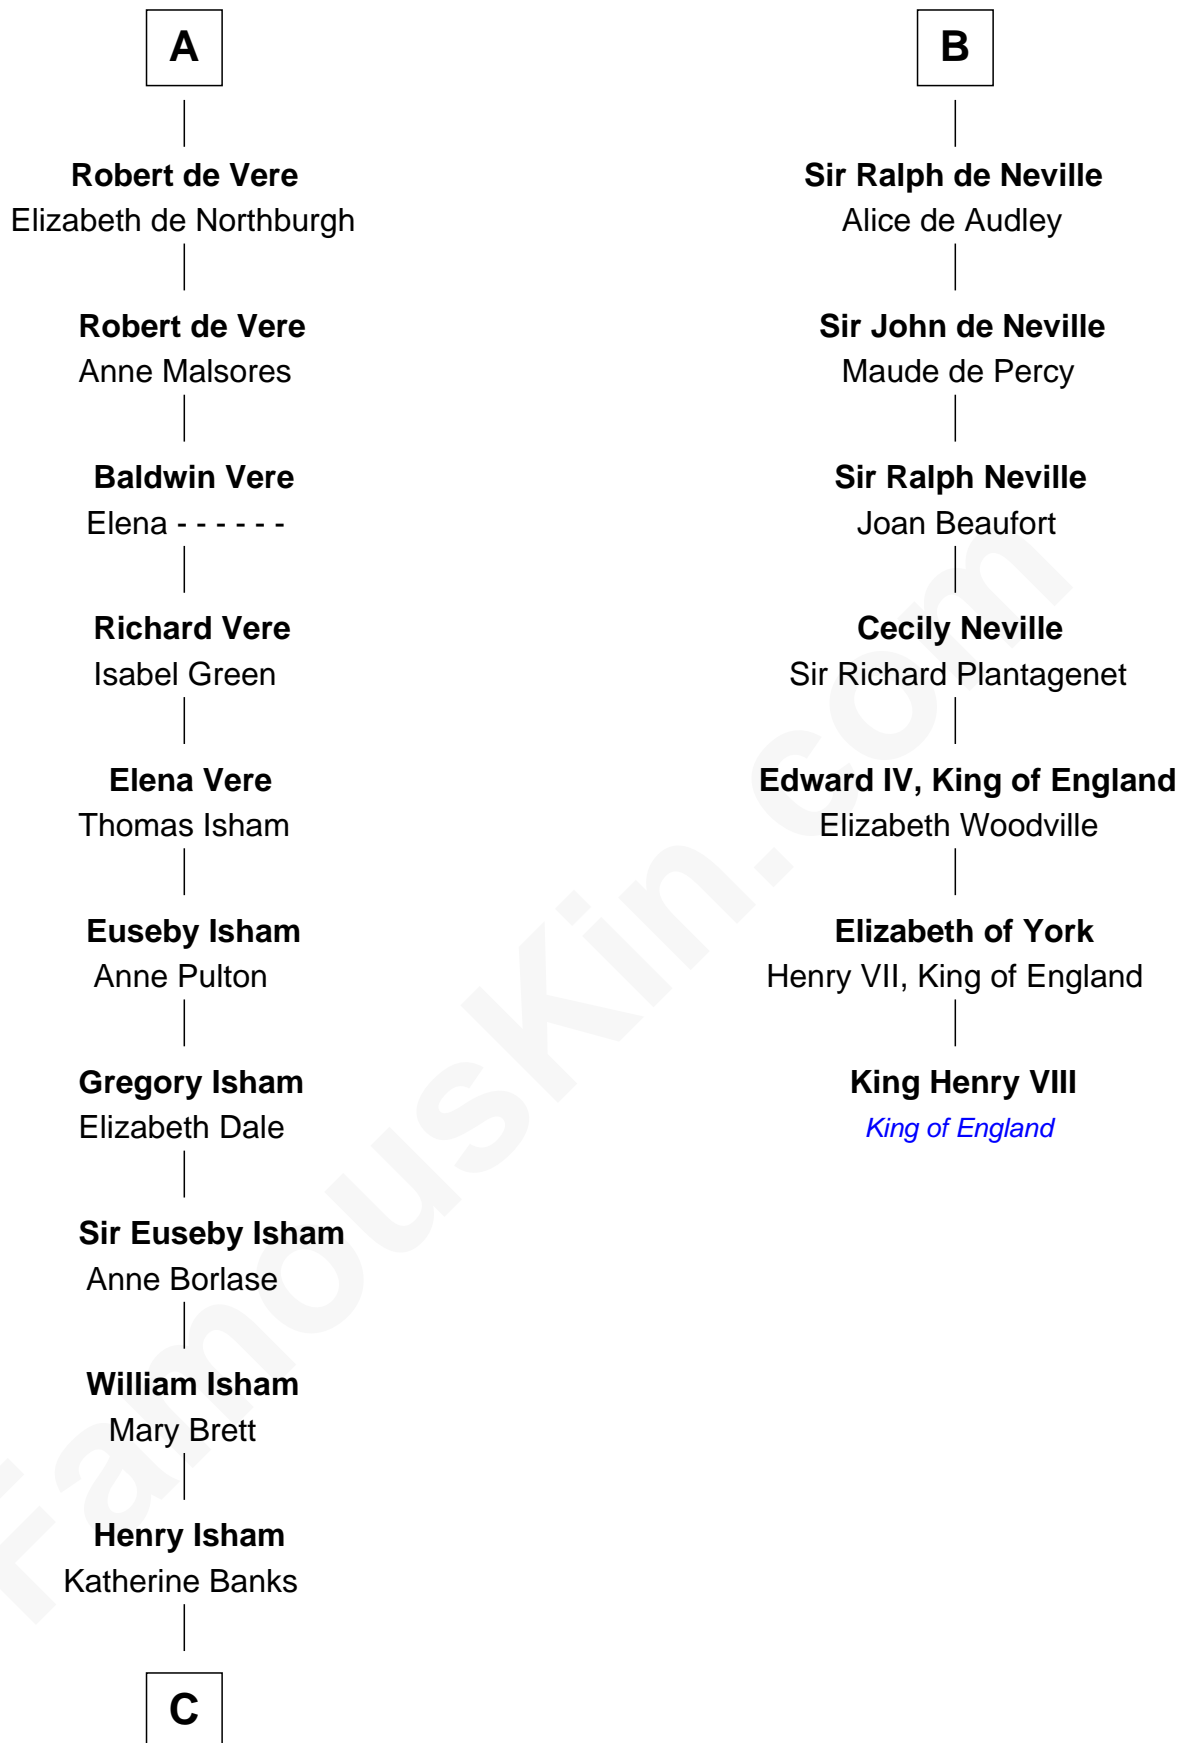

FamousKin.com

Relationship Chart of

John Marshall

4th Chief Justice of the U.S. Supreme Court

13th cousin 8 times removed of

King Henry VIII

King of England

C

—
Mary Isham
Col. William Randolph

—
Thomas Randolph
----- Fleming

—
Mary Isham Randolph
Rev. James Keith

—
Mary Randolph Keith
Col. Thomas Marshall

—
John Marshall
U.S. Supreme Court Chief Justice

FamousKin.com