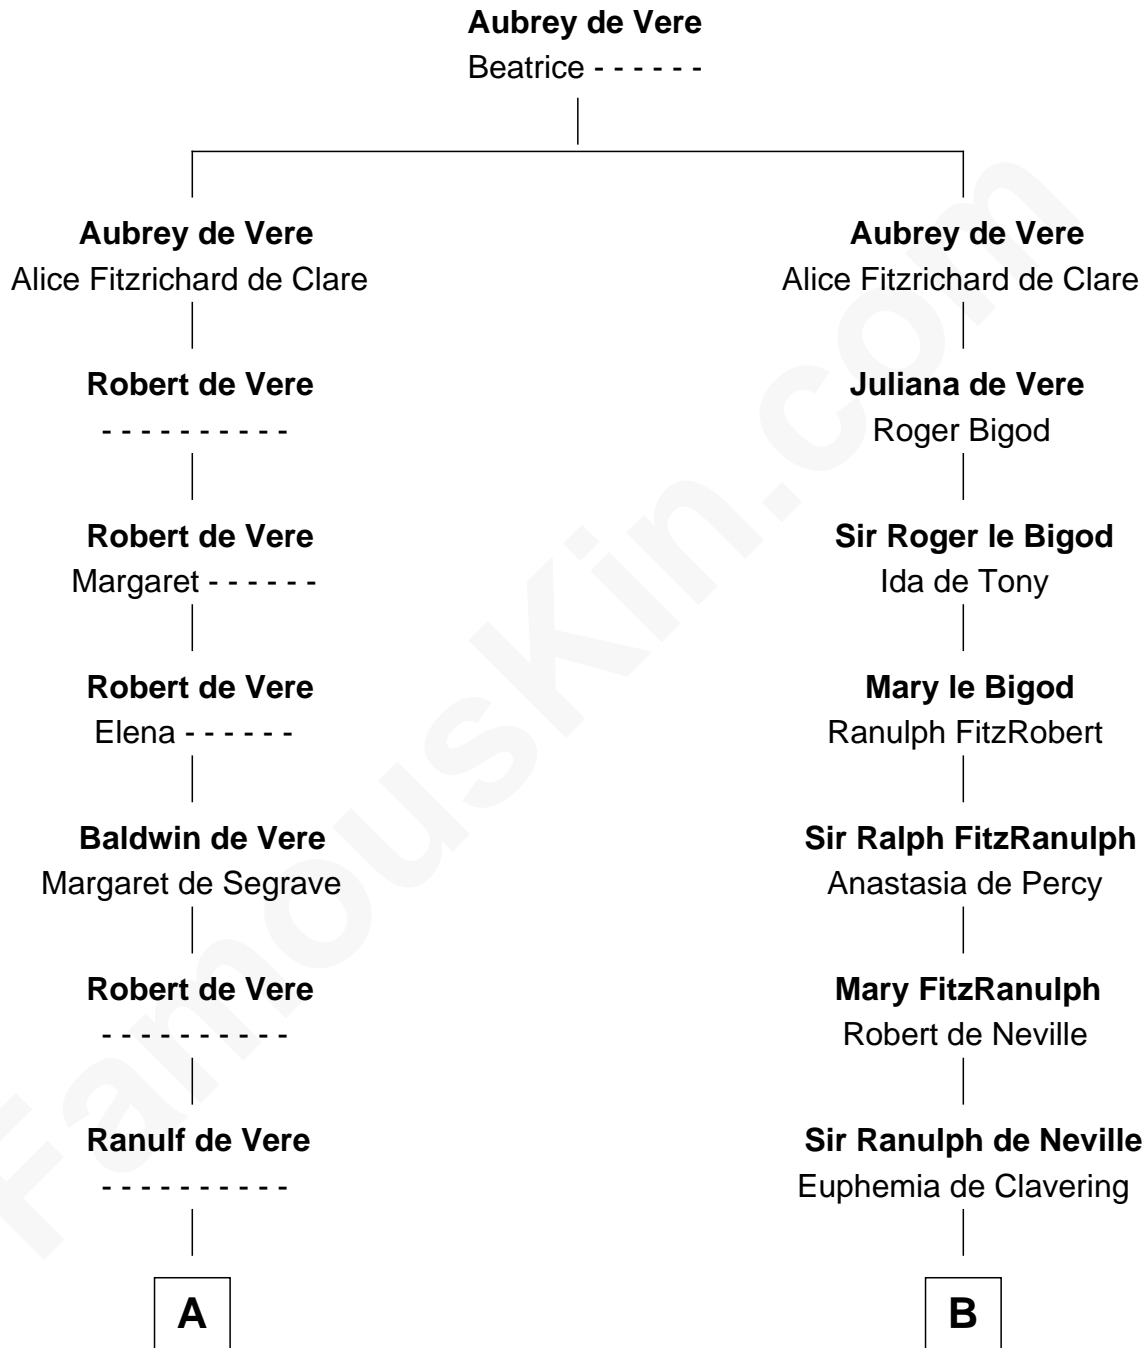

FamousKin.com

Relationship Chart of

John Marshall

4th Chief Justice of the U.S. Supreme Court

13th cousin 8 times removed of

King Henry VIII

King of England

C

—
Mary Isham
Col. William Randolph

—
Thomas Randolph
----- Fleming

—
Mary Isham Randolph
Rev. James Keith

—
Mary Randolph Keith
Col. Thomas Marshall

—
John Marshall
U.S. Supreme Court Chief Justice

FamousKin.com