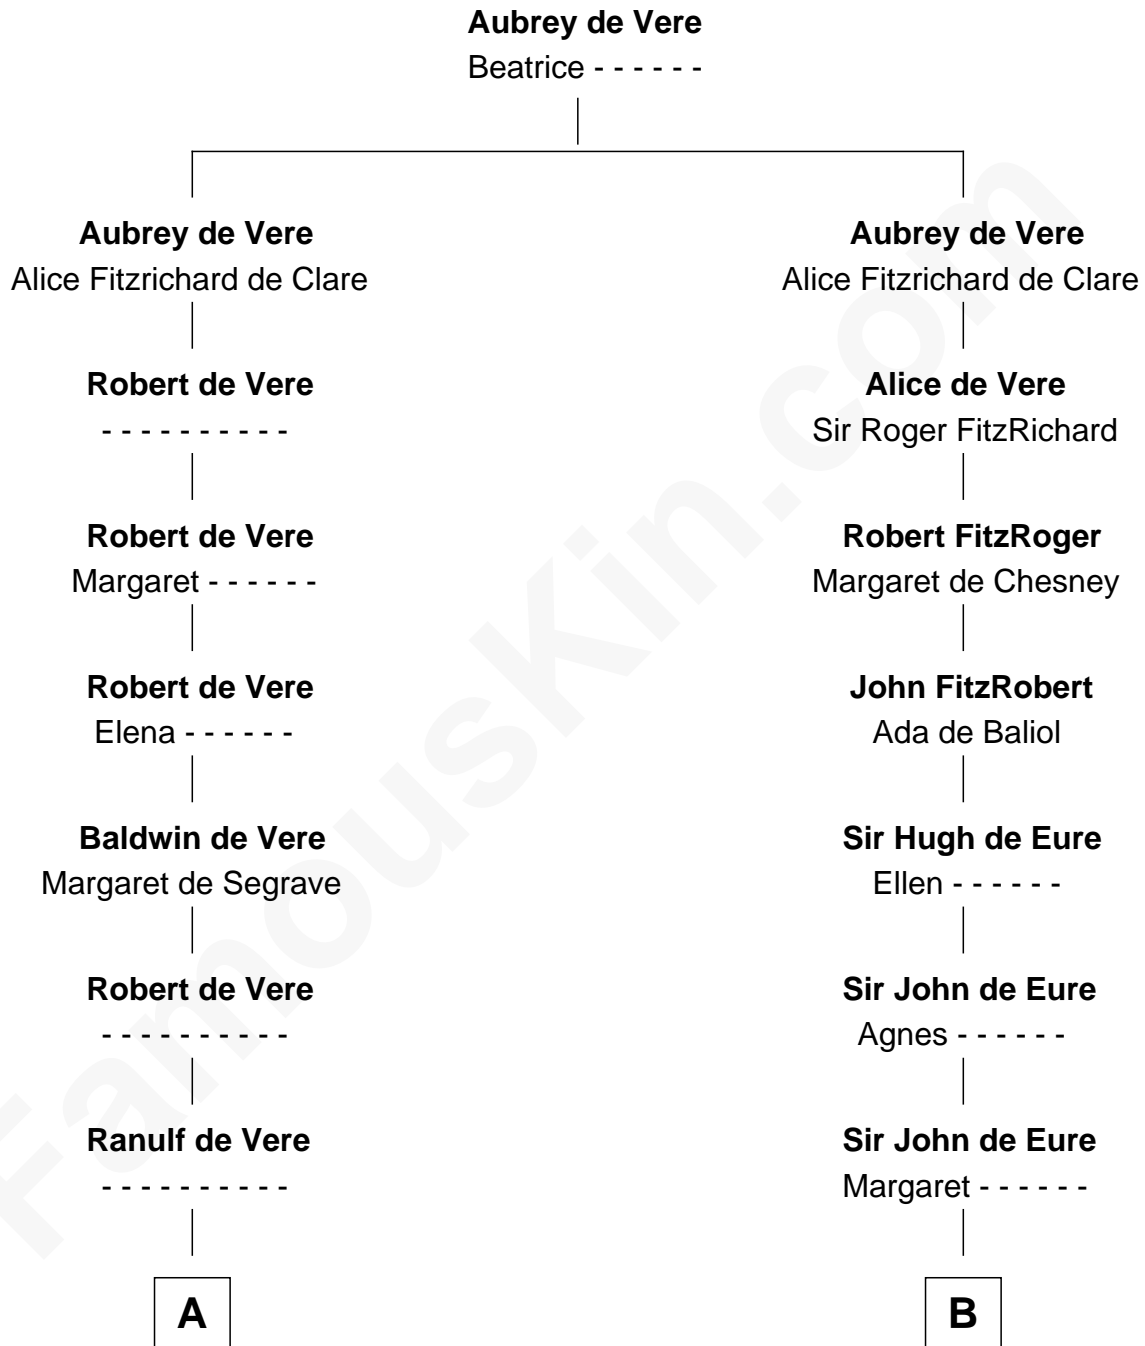

FamousKin.com Relationship Chart of

John Marshall

4th Chief Justice of the U.S. Supreme Court

21st cousin of

Francis Lightfoot Lee

Signer of the Declaration of Independence

C

Mary Isham
Col. William Randolph

Thomas Randolph
----- Fleming

Mary Isham Randolph
Rev. James Keith

Mary Randolph Keith
Col. Thomas Marshall

John Marshall
U.S. Supreme Court Chief Justice

D

Winifred Grosvenor
Thomas Corbin

Henry Corbin
Alice Eltonhead

Laetitia Corbin
Richard Lee

Gov. Thomas Lee
Hannah Ludwell

Francis Lightfoot Lee
Signer of Declaration of Independence