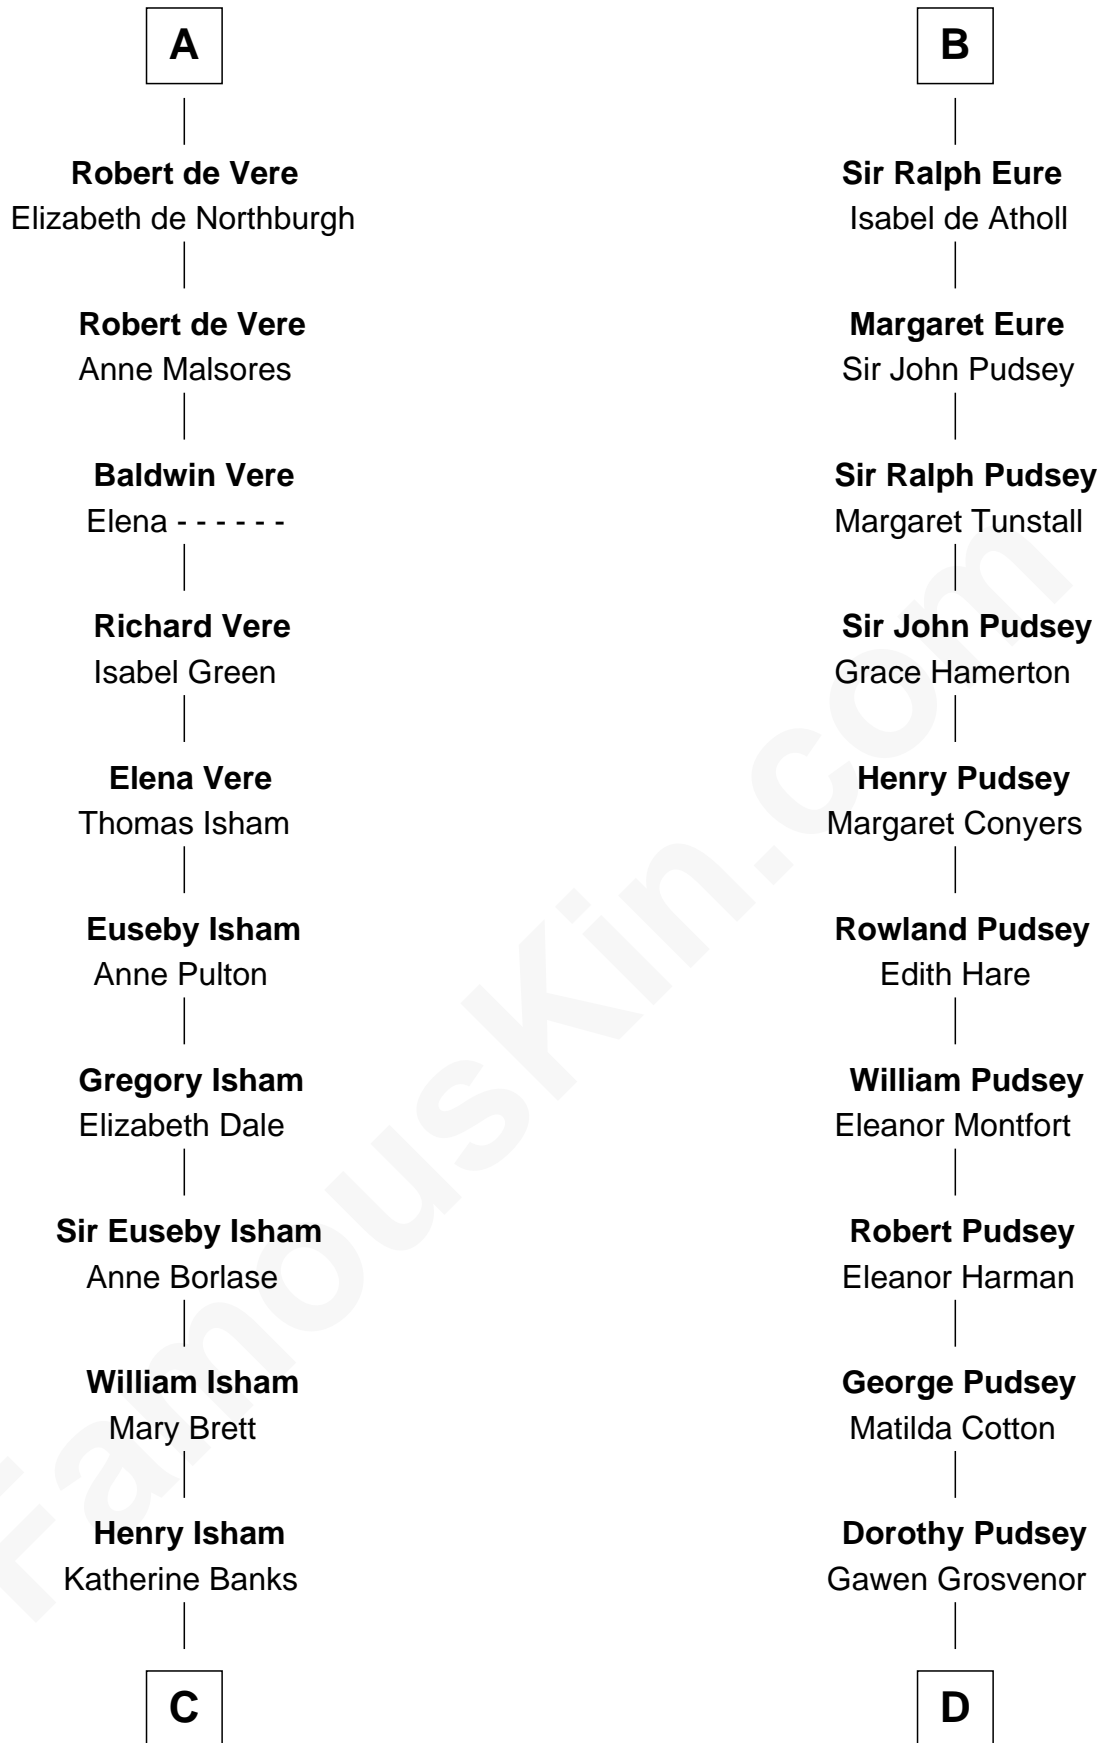

FamousKin.com Relationship Chart of

John Marshall

4th Chief Justice of the U.S. Supreme Court

21st cousin of

Francis Lightfoot Lee

Signer of the Declaration of Independence

C

Mary Isham
Col. William Randolph

Thomas Randolph
----- Fleming

Mary Isham Randolph
Rev. James Keith

Mary Randolph Keith
Col. Thomas Marshall

John Marshall
U.S. Supreme Court Chief Justice

D

Winifred Grosvenor
Thomas Corbin

Henry Corbin
Alice Eltonhead