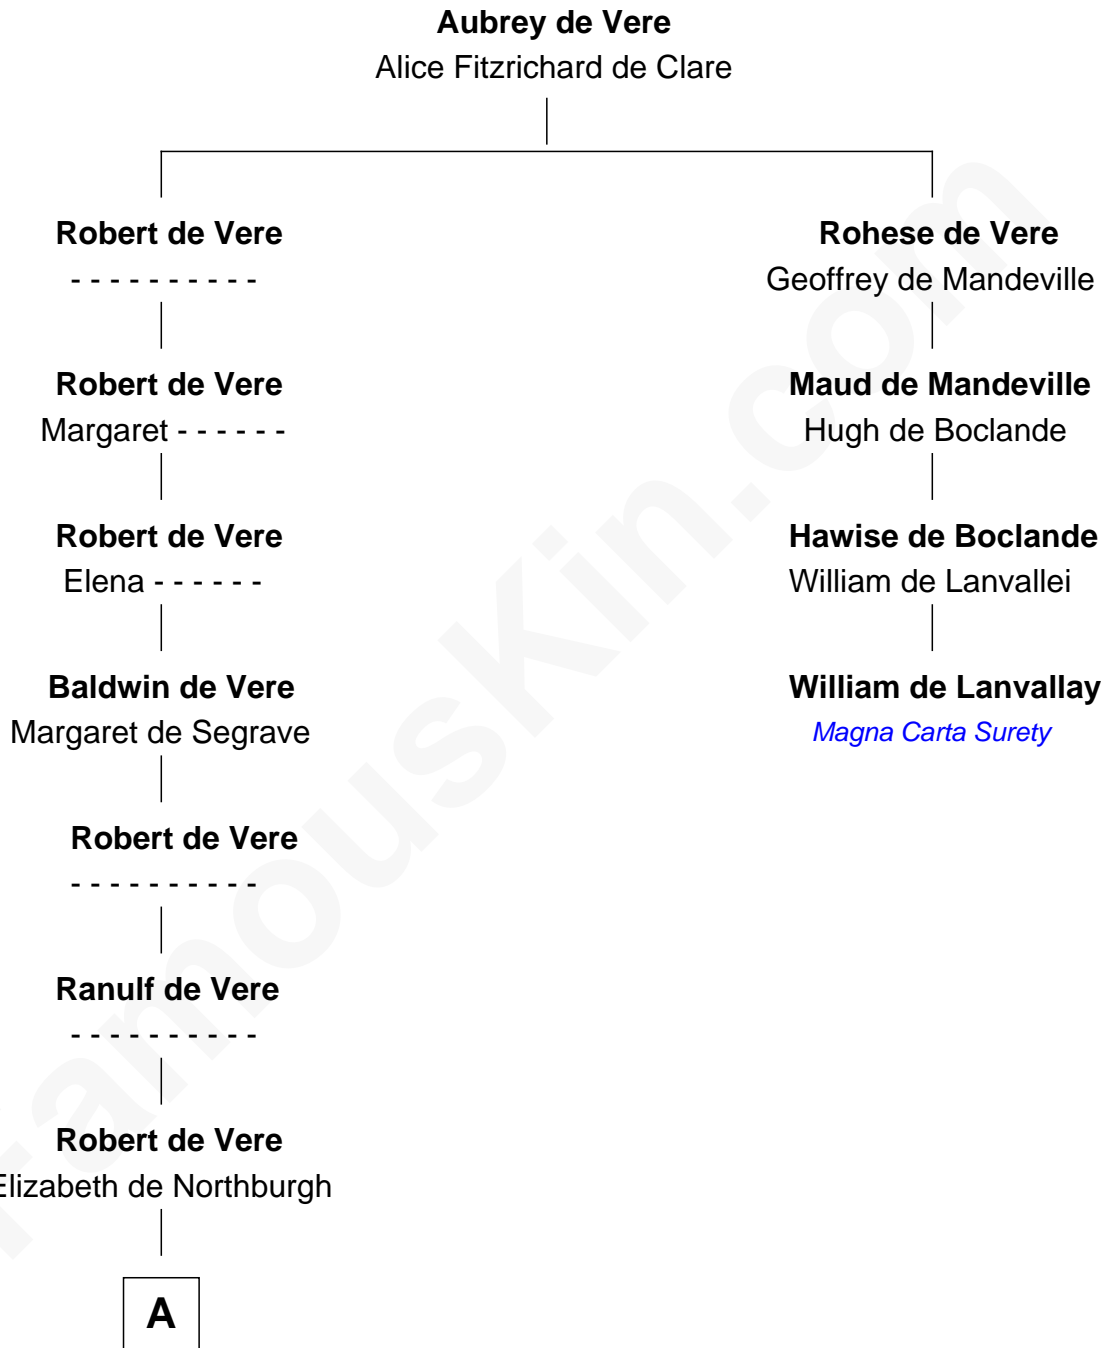

**FamousKin.com**  
**Relationship Chart of**  
**John Marshall**

*4th Chief Justice of the U.S. Supreme Court*

**3rd cousin 17 times removed of**

**William de Lanvallay**  
*Magna Carta Surety*

**A**

**Robert de Vere**

Anne Malsores

**Baldwin Vere**

Elena - - - - -

**Richard Vere**

Isabel Green

**Elena Vere**

Thomas Isham

**Euseby Isham**

Anne Pulton

**Gregory Isham**

Elizabeth Dale

**Sir Euseby Isham**

Anne Borlase

**William Isham**

Mary Brett

**Henry Isham**

Katherine Banks

**Mary Isham**

Col. William Randolph

**B**

**B**

Thomas Randolph

----- Fleming

Mary Isham Randolph