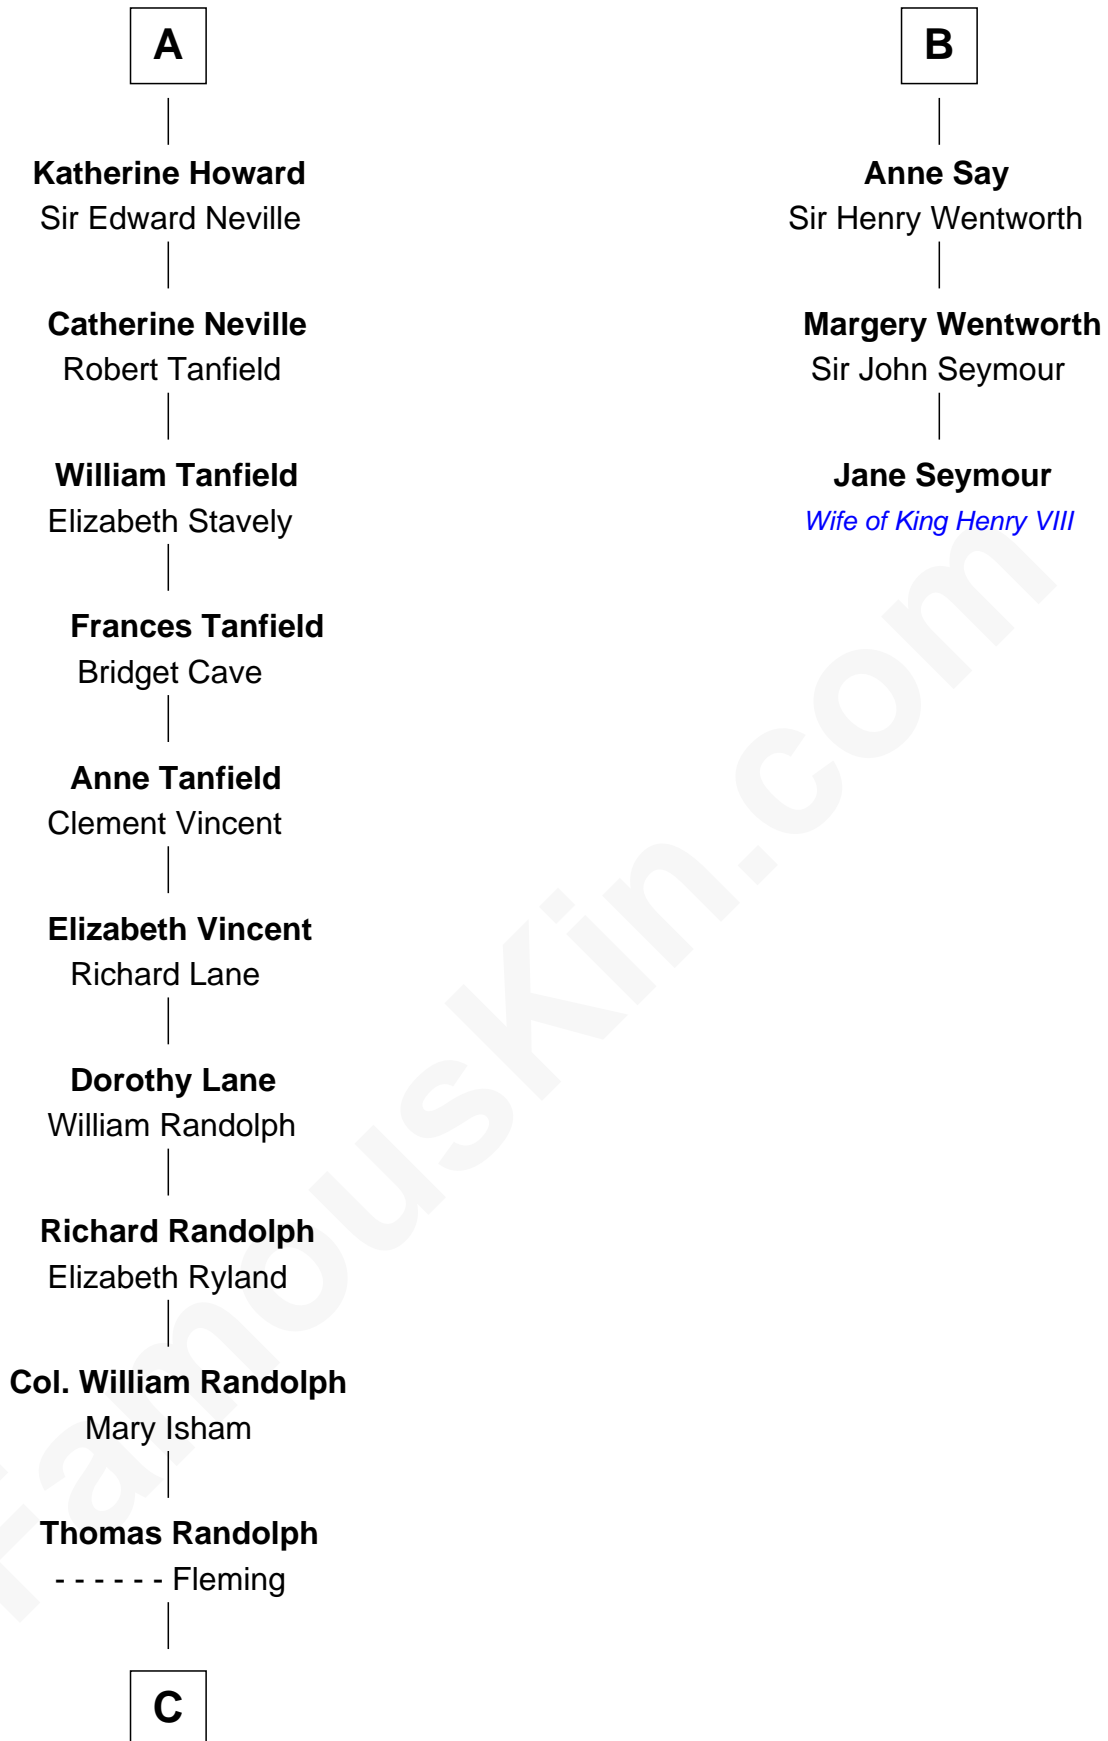

FamousKin.com

Relationship Chart of

John Marshall

4th Chief Justice of the U.S. Supreme Court

9th cousin 10 times removed of

Jane Seymour

3rd Wife of King Henry VIII

Sir Humphrey de Bohun

Eleanor de Bohun

Sir John de Verdun

Maud de Verdun

Sir John de Grey

Sir Roger de Grey

Elizabeth de Hastings

Sir Reynold de Grey

Eleanor le Strange

Ida Grey

John Cokayne

Elizabeth Cokayne

Sir Laurence Cheney

Elizabeth Cheney

Sir John Say

B

C