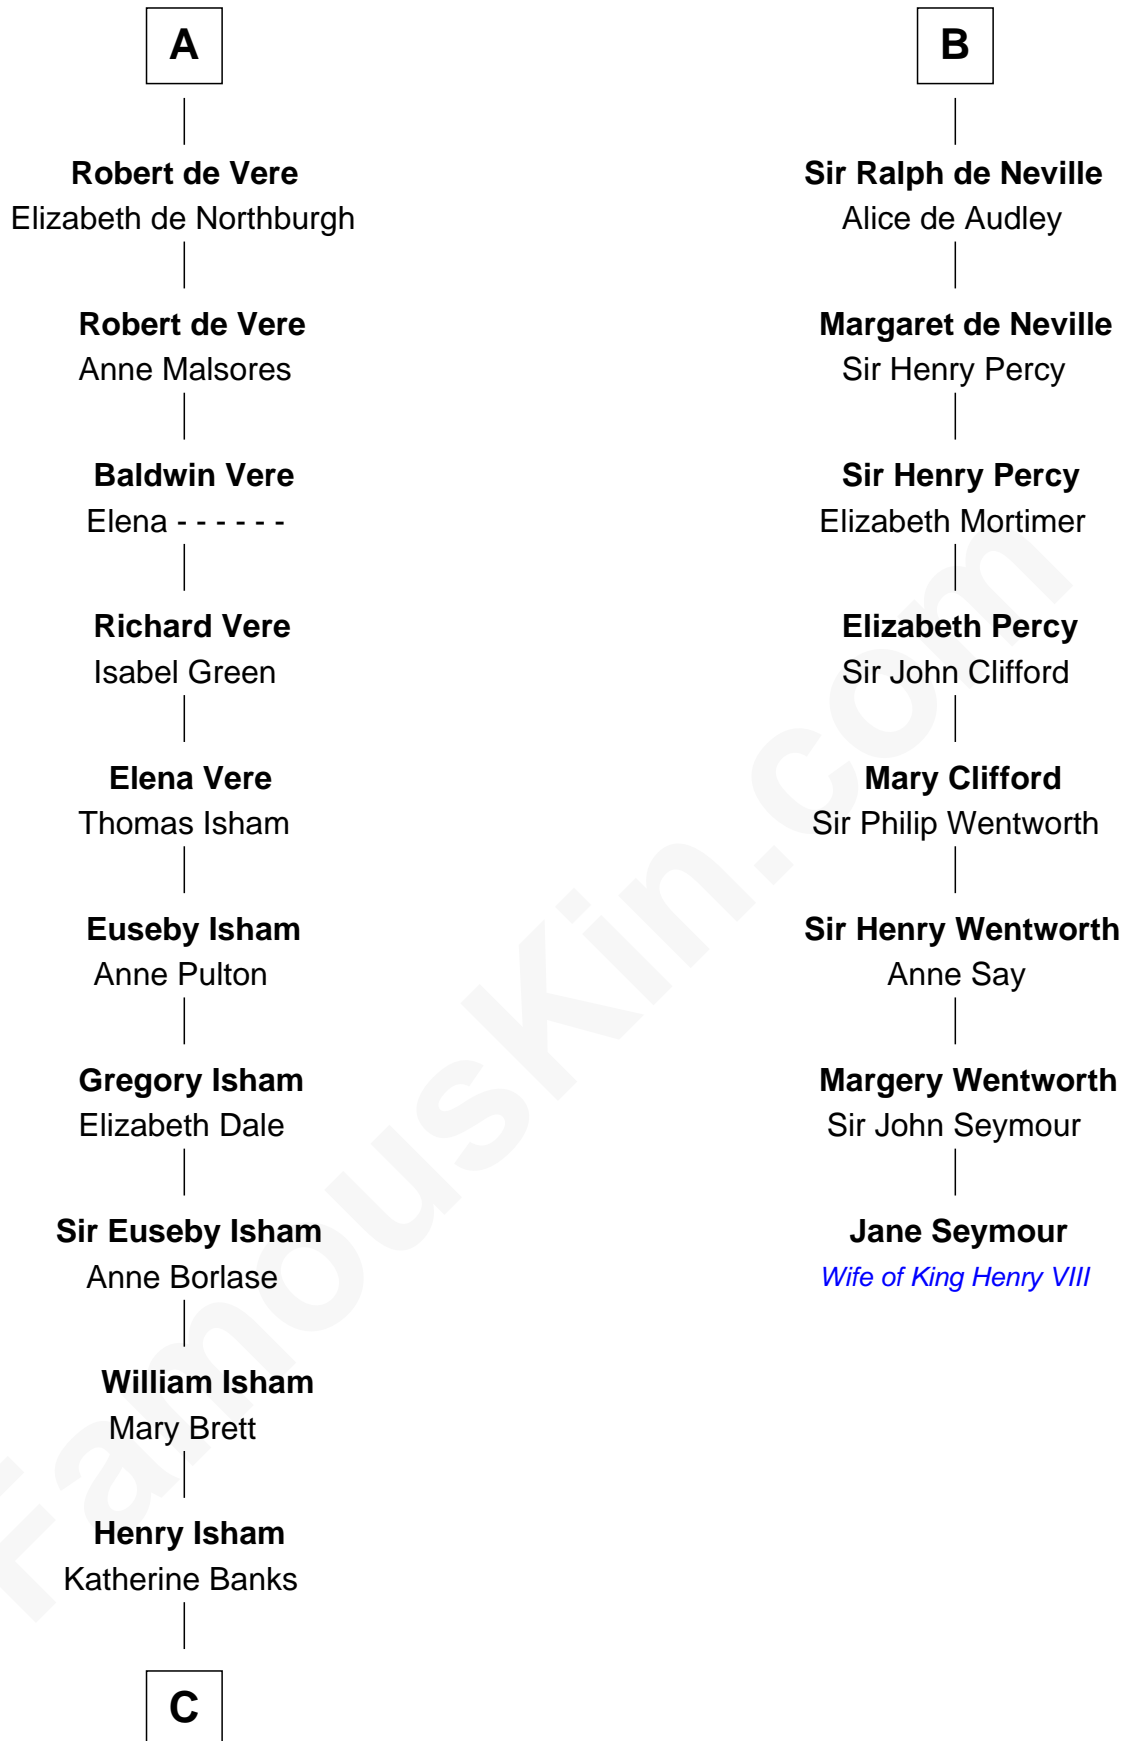

## Relationship Chart of

### John Marshall

4th Chief Justice of the U.S. Supreme Court

14th cousin 7 times removed of

### Jane Seymour

3rd Wife of King Henry VIII

**C**

—  
**Mary Isham**  
Col. William Randolph

—  
**Thomas Randolph**  
----- Fleming

—  
**Mary Isham Randolph**  
Rev. James Keith

—  
**Mary Randolph Keith**  
Col. Thomas Marshall