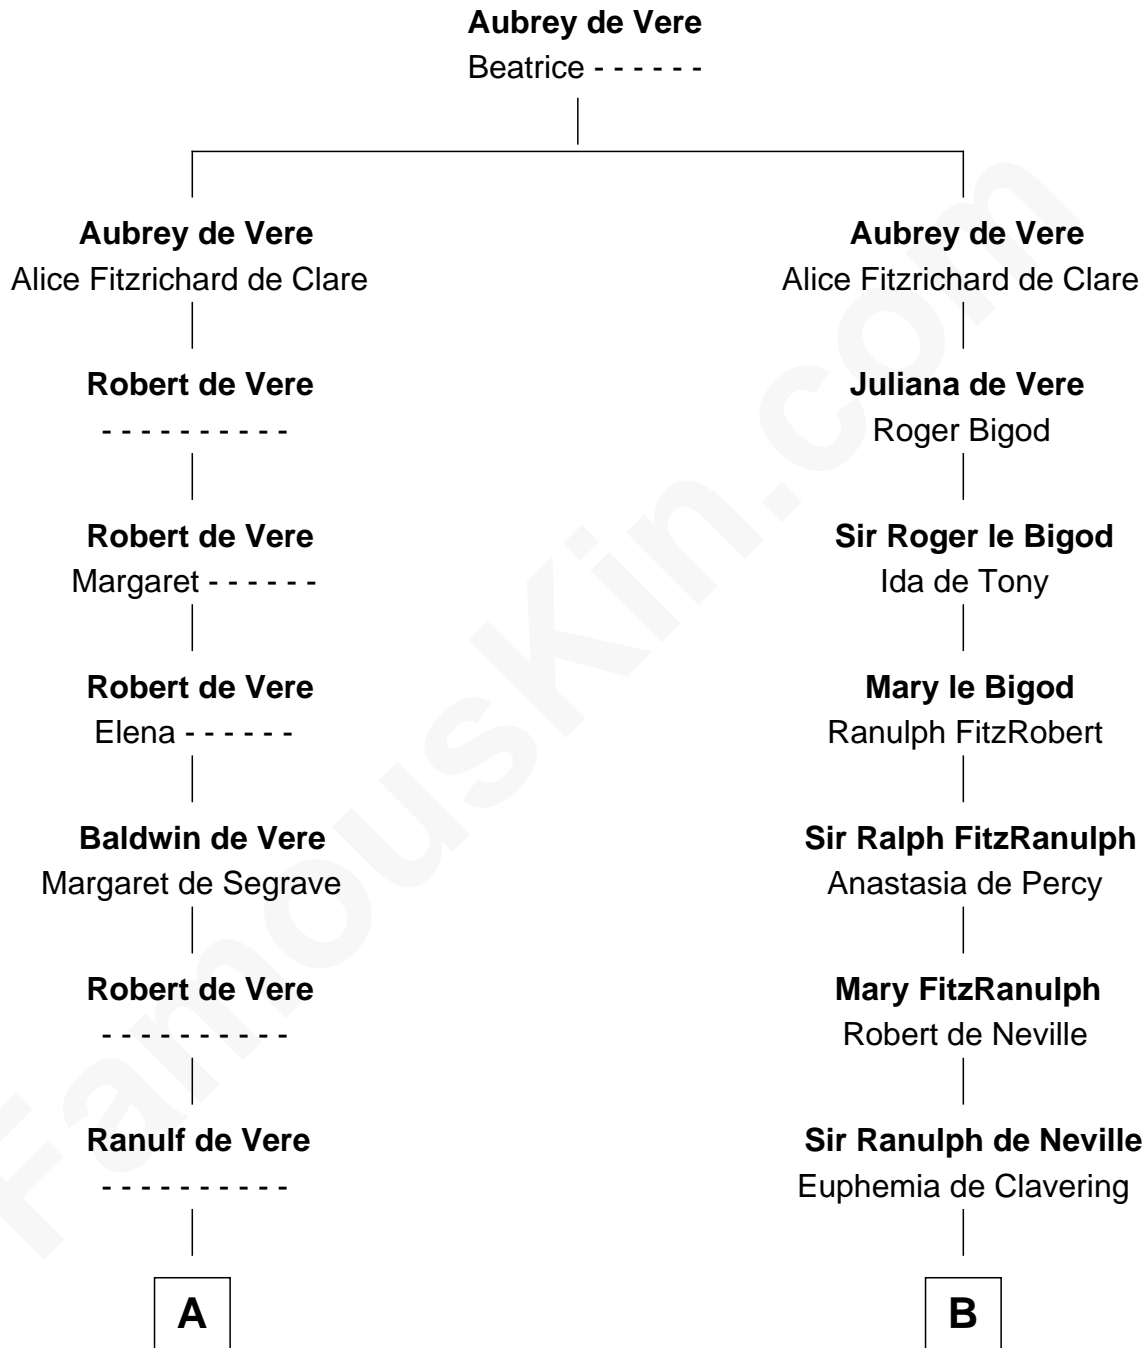

## Relationship Chart of

### John Marshall

4th Chief Justice of the U.S. Supreme Court

14th cousin 7 times removed of

### Jane Seymour

3rd Wife of King Henry VIII

**C**

—  
**Mary Isham**  
Col. William Randolph

—  
**Thomas Randolph**  
----- Fleming

—  
**Mary Isham Randolph**  
Rev. James Keith

—  
**Mary Randolph Keith**  
Col. Thomas Marshall

—  
**John Marshall**  
*U.S. Supreme Court Chief Justice*

FamousKin.com