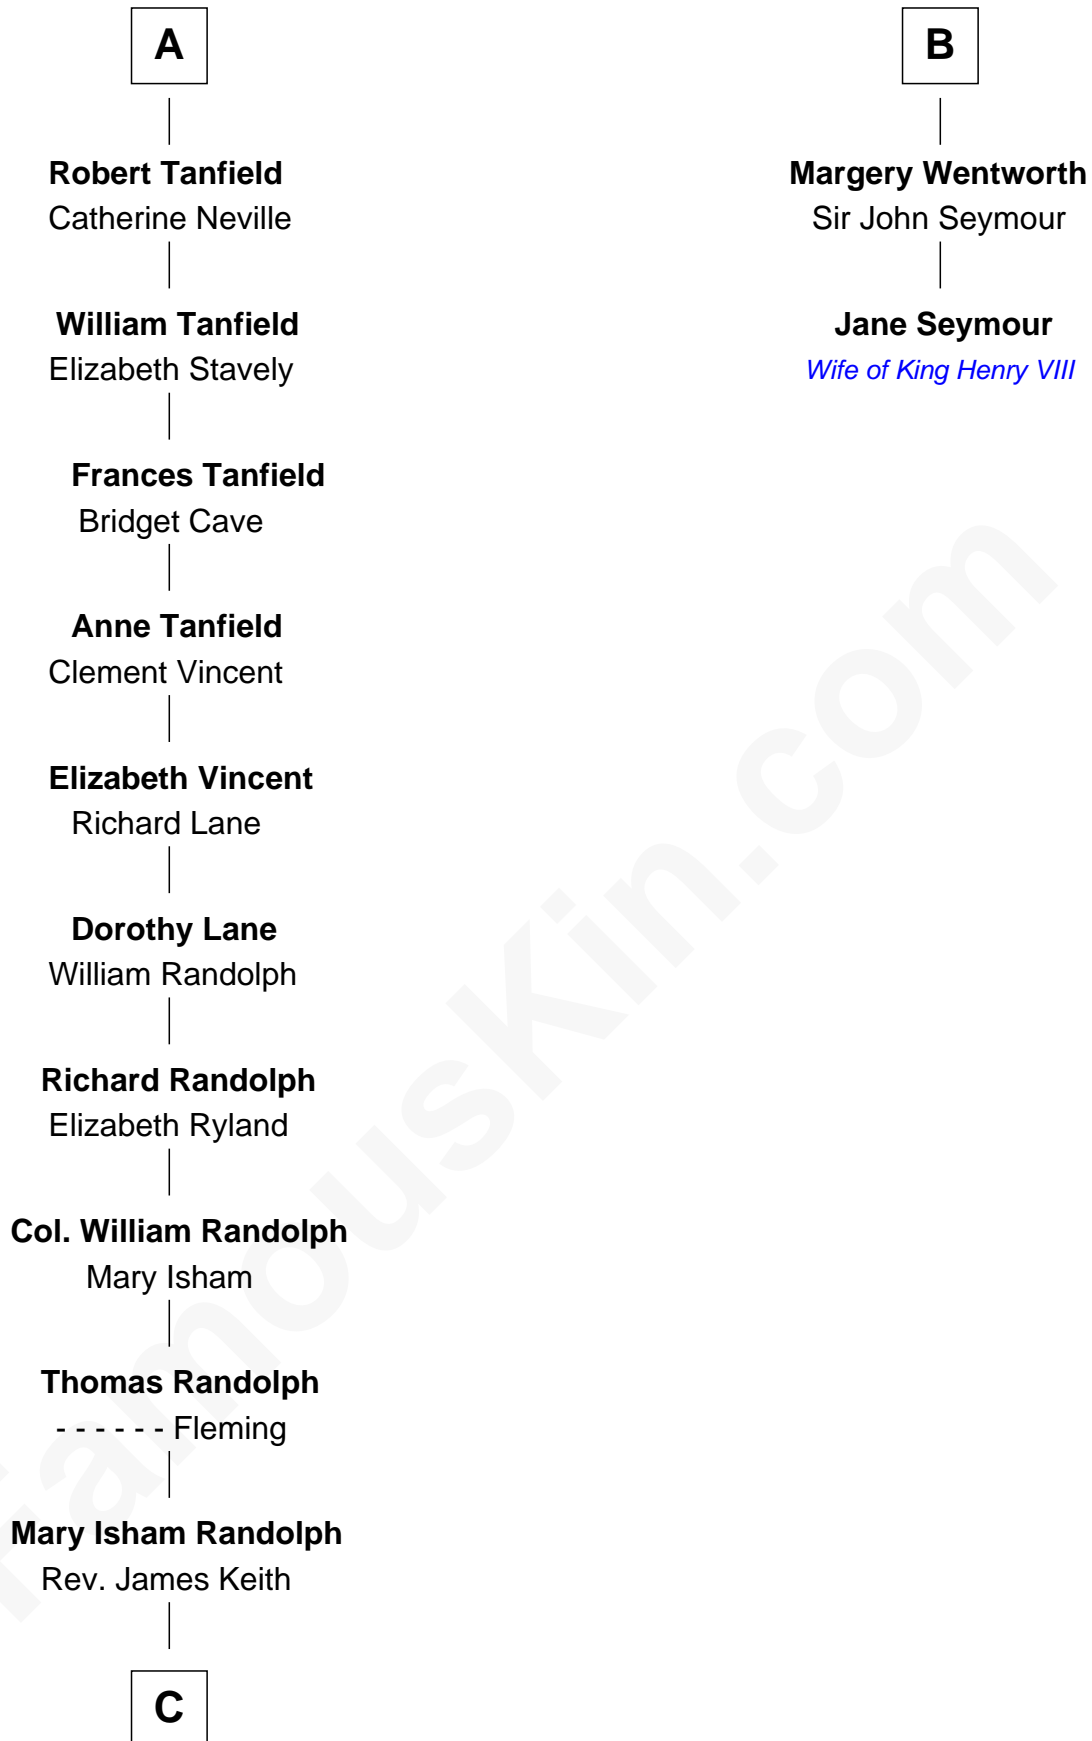

FamousKin.com

Relationship Chart of

John Marshall

4th Chief Justice of the U.S. Supreme Court

8th cousin 10 times removed of

Jane Seymour

3rd Wife of King Henry VIII

Roger de Mortimer

Joan de Geneville

C

Mary Randolph Keith
Col. Thomas Marshall

John Marshall
U.S. Supreme Court Chief Justice

FamousKin.com