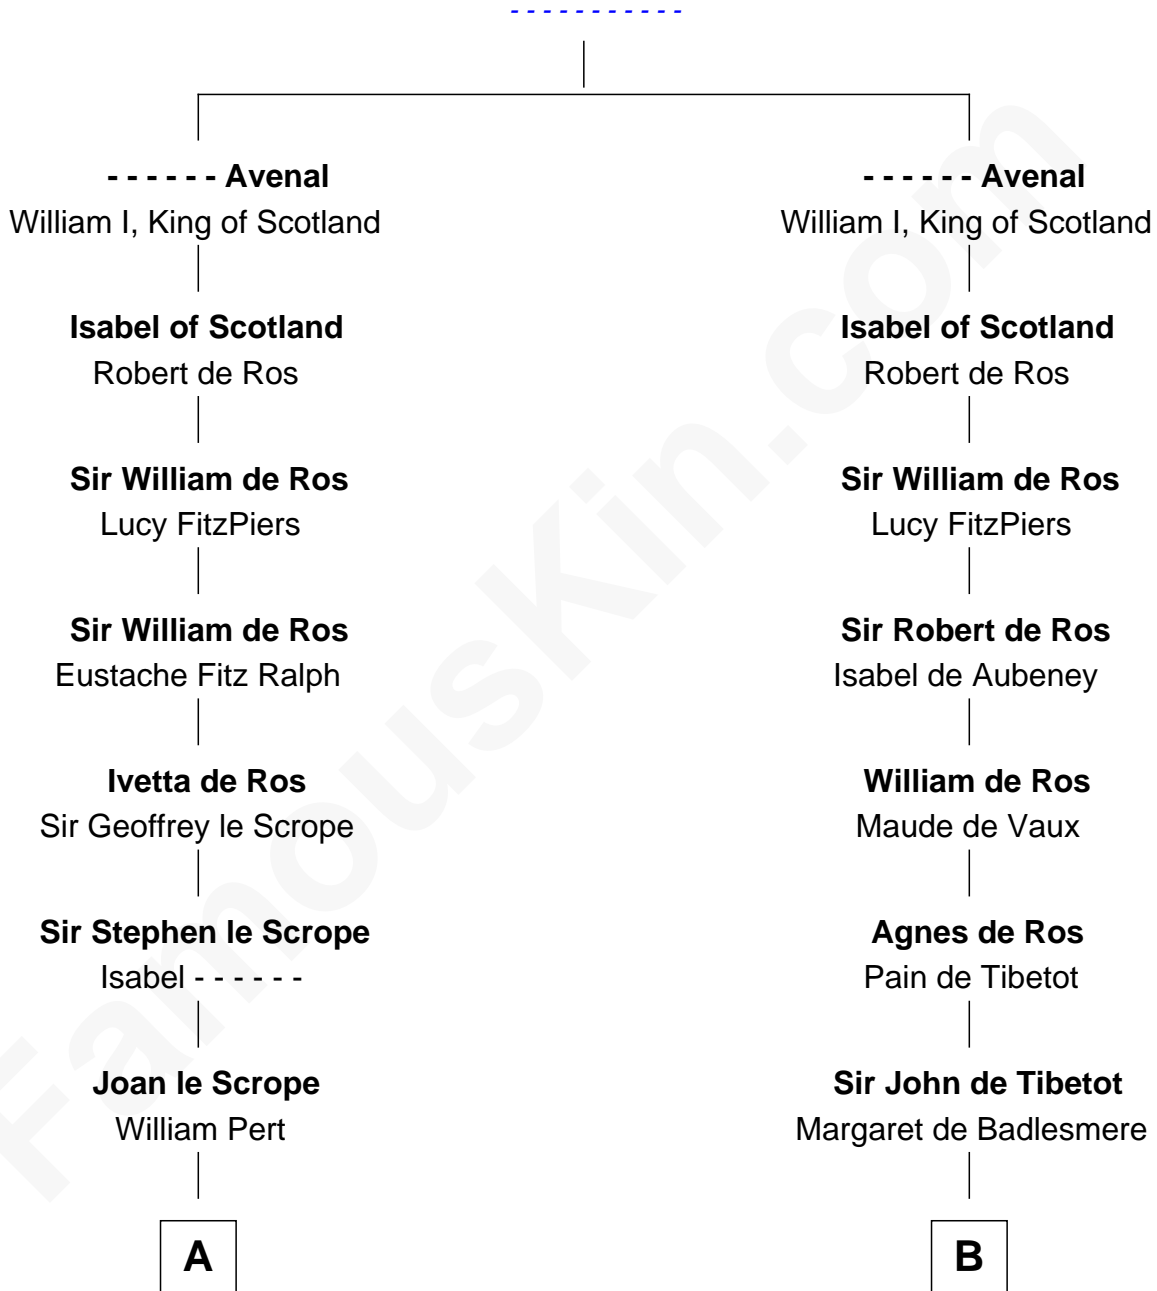

FamousKin.com

Relationship Chart of

John Marshall

4th Chief Justice of the U.S. Supreme Court

13th cousin 8 times removed of

Jane Seymour

3rd Wife of King Henry VIII

Richard Avenal

C

—
Mary Isham
Col. William Randolph

—
Thomas Randolph
----- Fleming

—
Mary Isham Randolph
Rev. James Keith

—
Mary Randolph Keith
Col. Thomas Marshall

—
John Marshall
U.S. Supreme Court Chief Justice

FamousKin.com