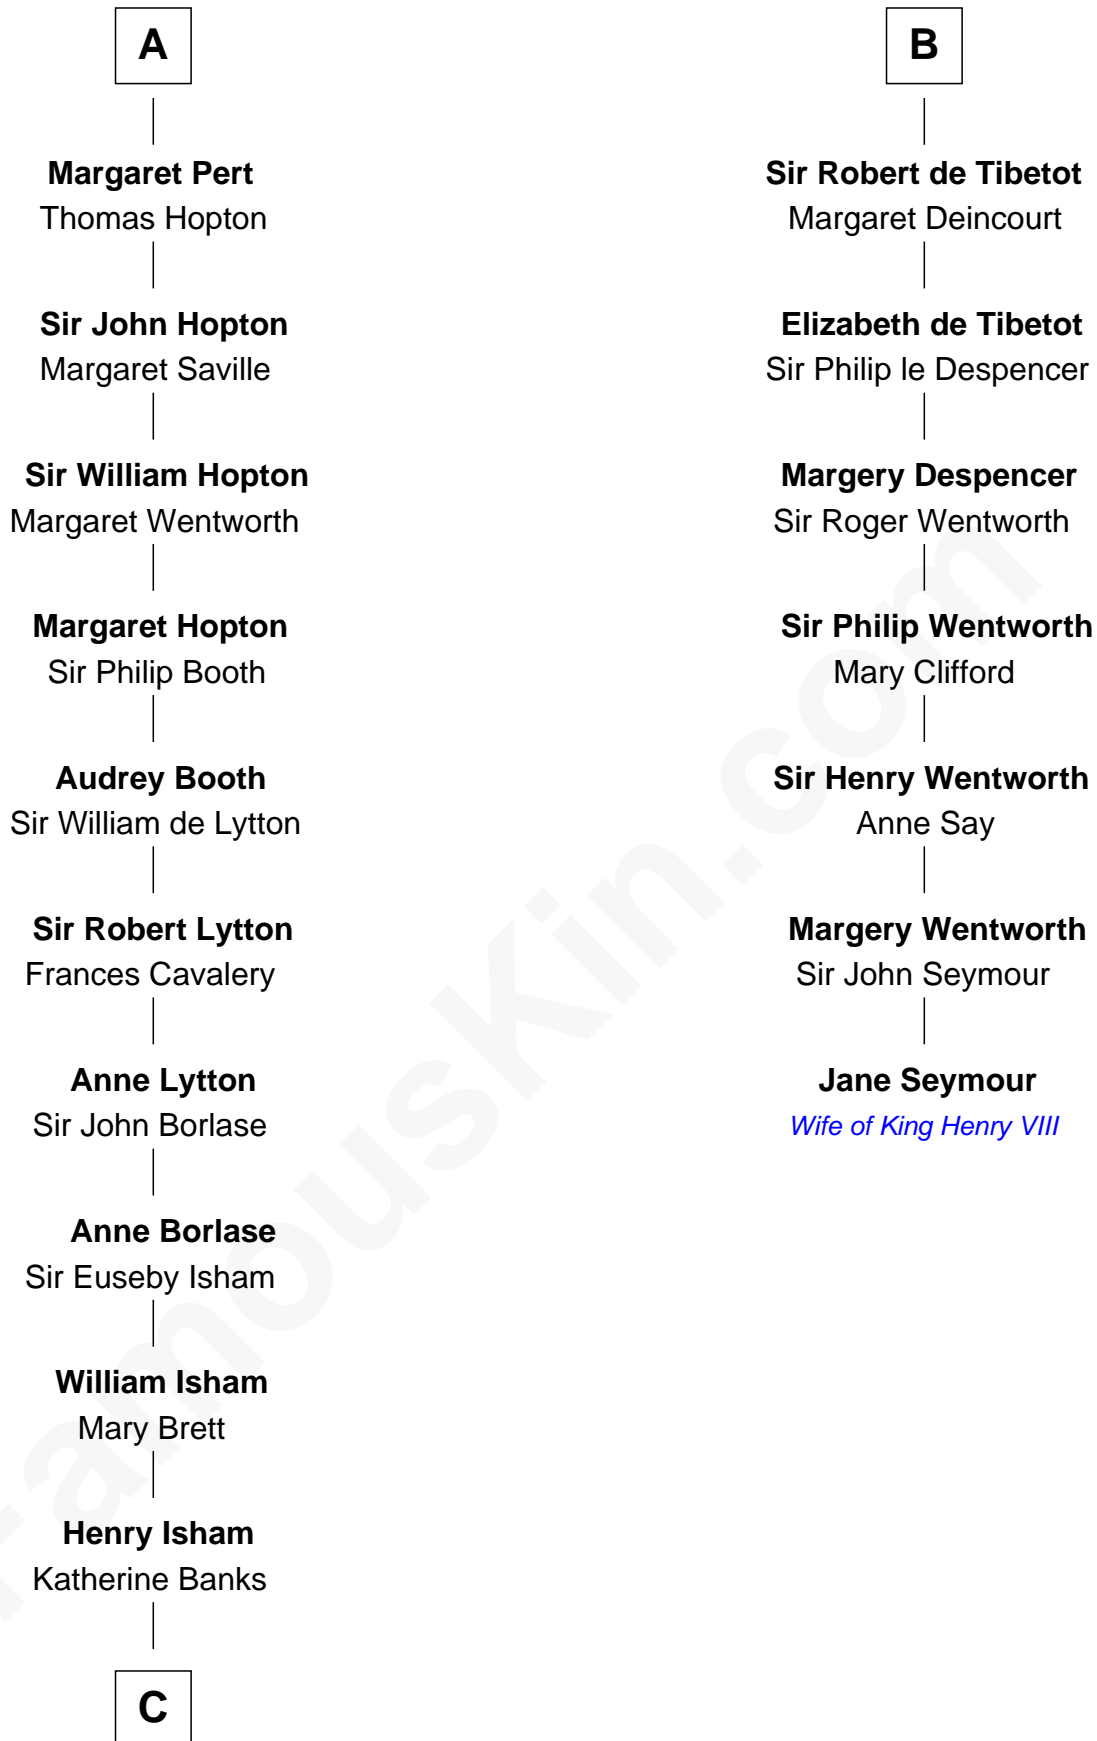

FamousKin.com

Relationship Chart of

John Marshall

4th Chief Justice of the U.S. Supreme Court

13th cousin 8 times removed of

Jane Seymour

3rd Wife of King Henry VIII

Richard Avenal

C

—
Mary Isham
Col. William Randolph

—
Thomas Randolph
----- Fleming

—
Mary Isham Randolph
Rev. James Keith

—
Mary Randolph Keith
Col. Thomas Marshall

—
John Marshall
U.S. Supreme Court Chief Justice

FamousKin.com