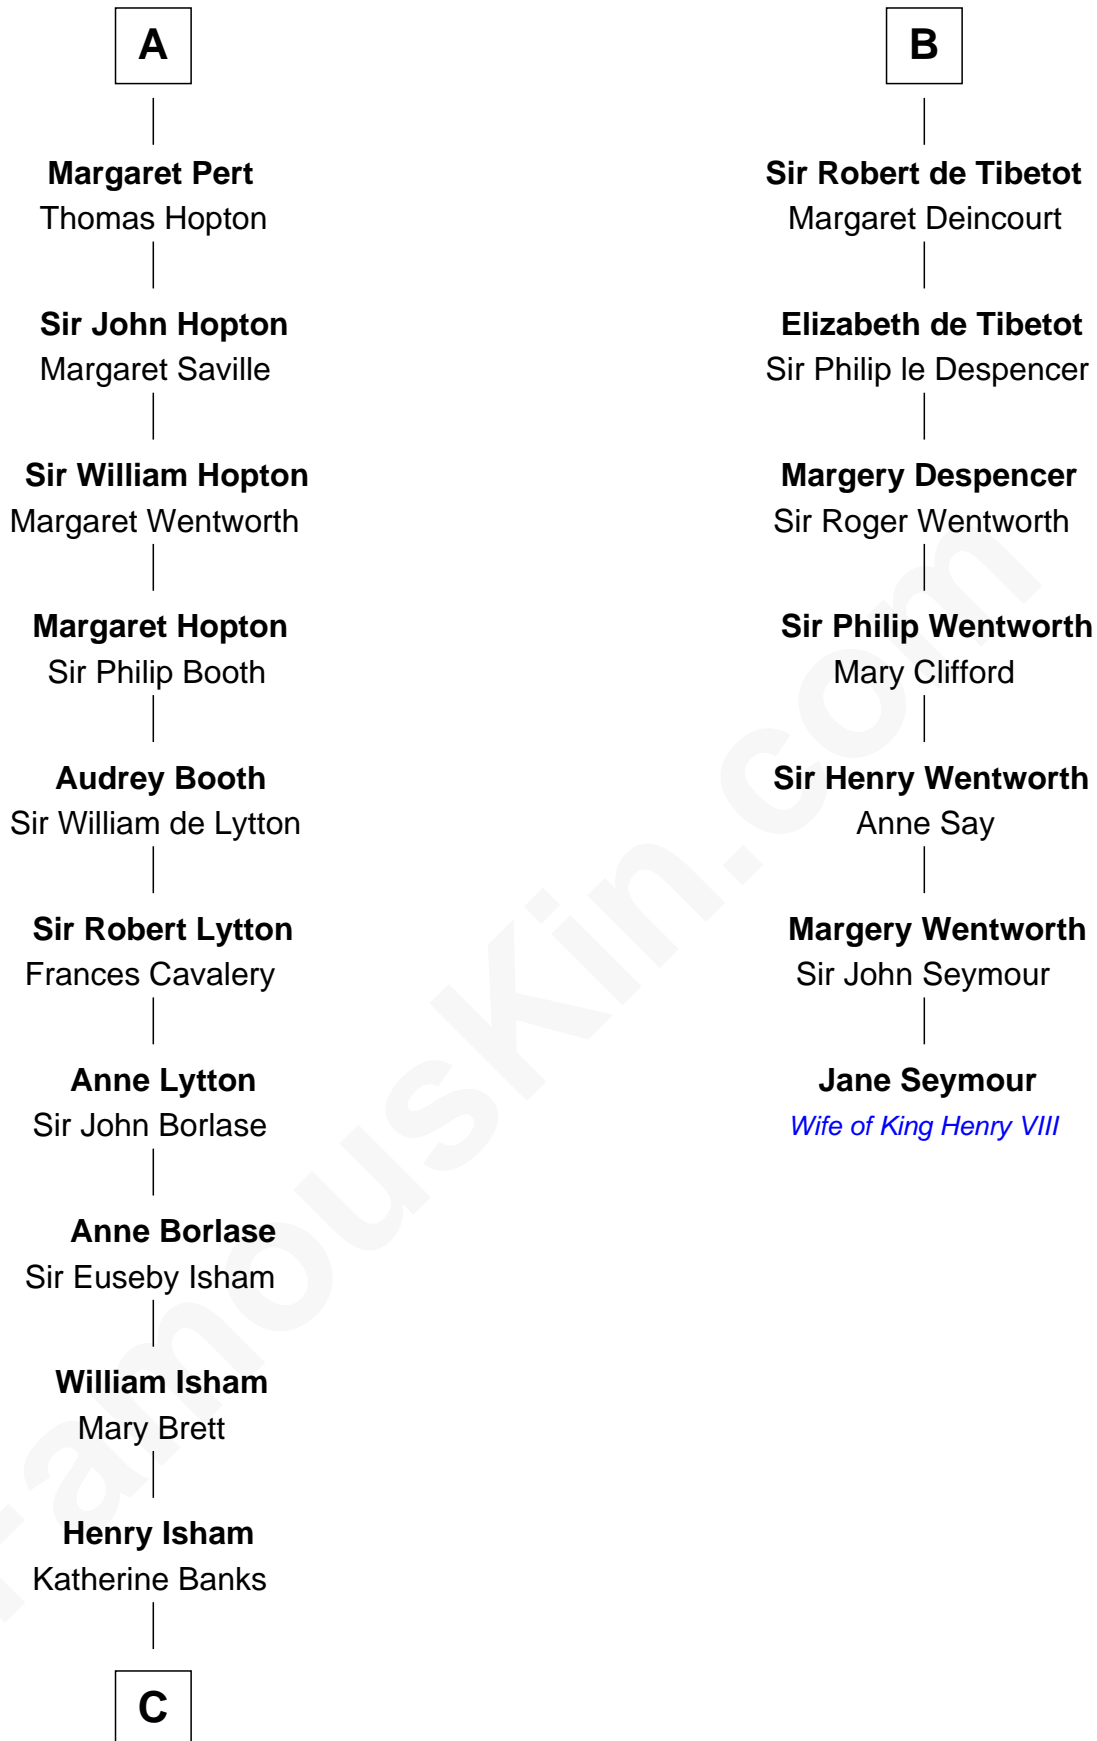

FamousKin.com

Relationship Chart of

John Marshall

4th Chief Justice of the U.S. Supreme Court

13th cousin 8 times removed of

Jane Seymour

3rd Wife of King Henry VIII

C

—
Mary Isham
Col. William Randolph

—
Thomas Randolph
----- Fleming

—
Mary Isham Randolph
Rev. James Keith

—
Mary Randolph Keith
Col. Thomas Marshall

—
John Marshall
U.S. Supreme Court Chief Justice

FamousKin.com