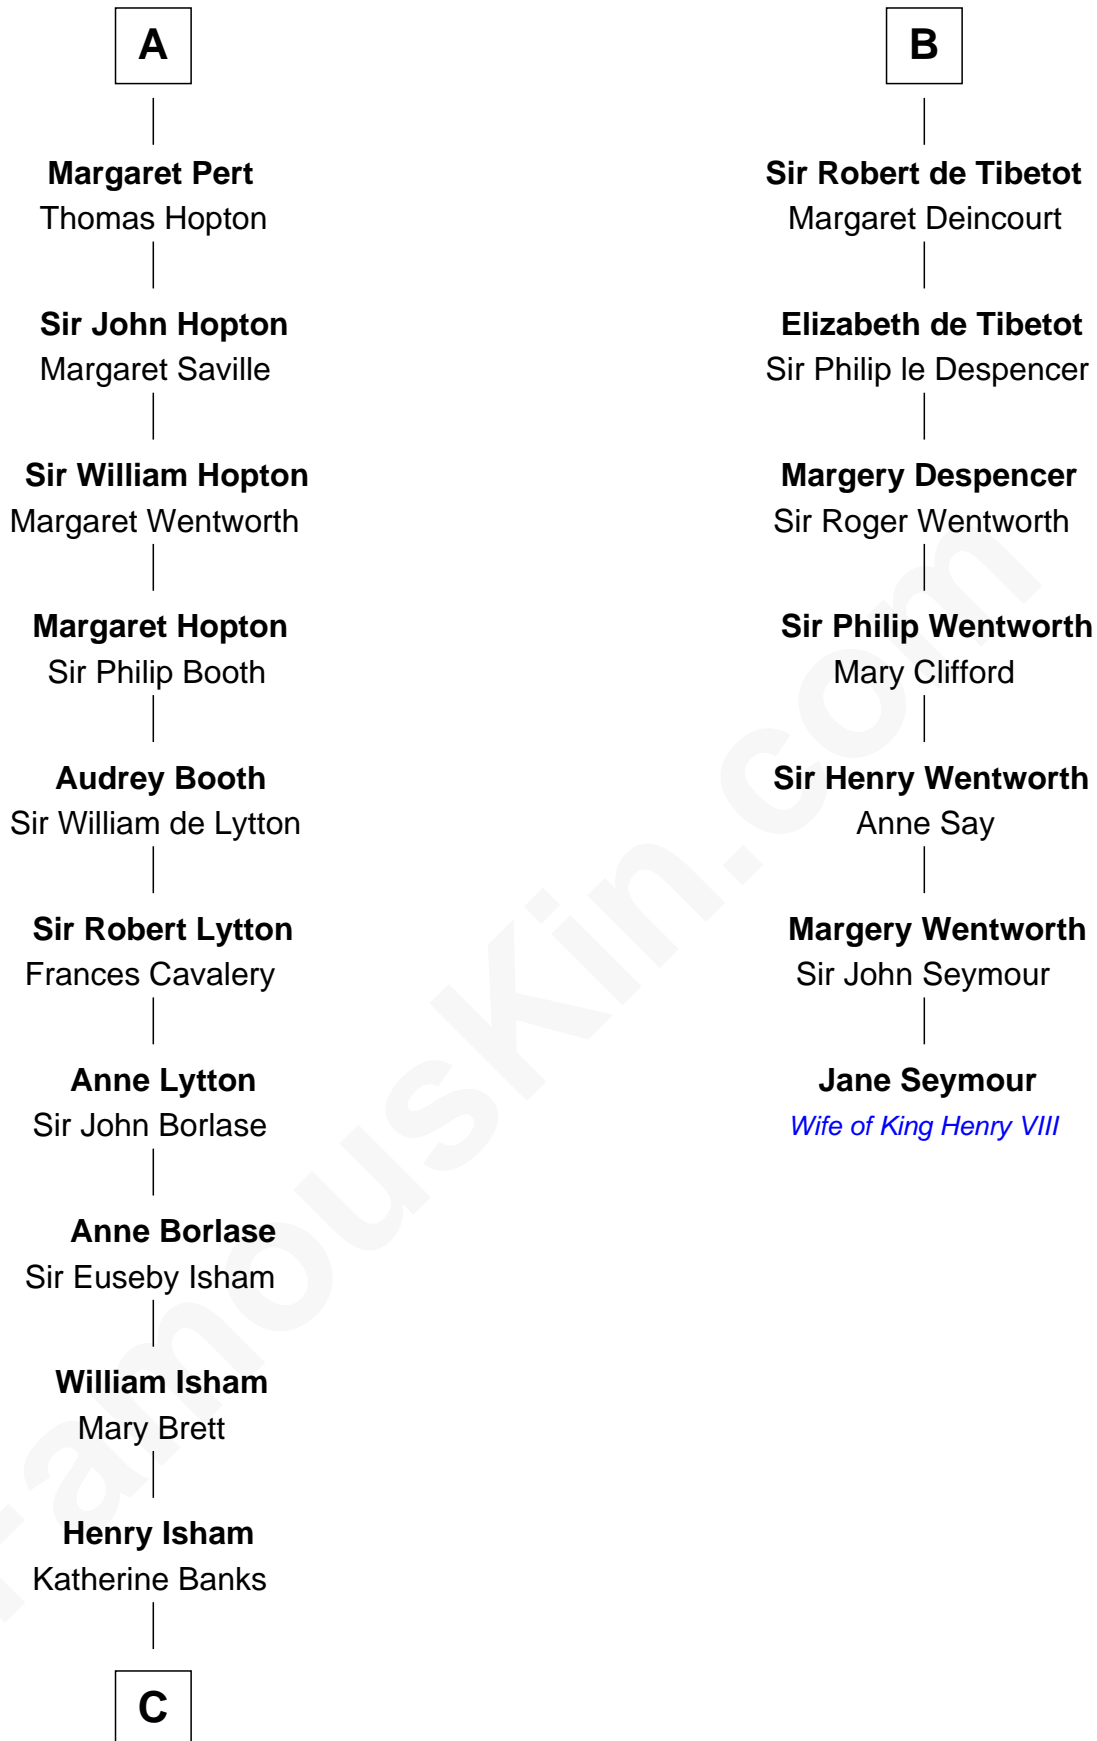

FamousKin.com

Relationship Chart of

John Marshall

4th Chief Justice of the U.S. Supreme Court

13th cousin 8 times removed of

Jane Seymour

3rd Wife of King Henry VIII

William Trusbut

C

—
Mary Isham
Col. William Randolph

—
Thomas Randolph
----- Fleming

—
Mary Isham Randolph
Rev. James Keith

—
Mary Randolph Keith
Col. Thomas Marshall

—
John Marshall
U.S. Supreme Court Chief Justice

FamousKin.com