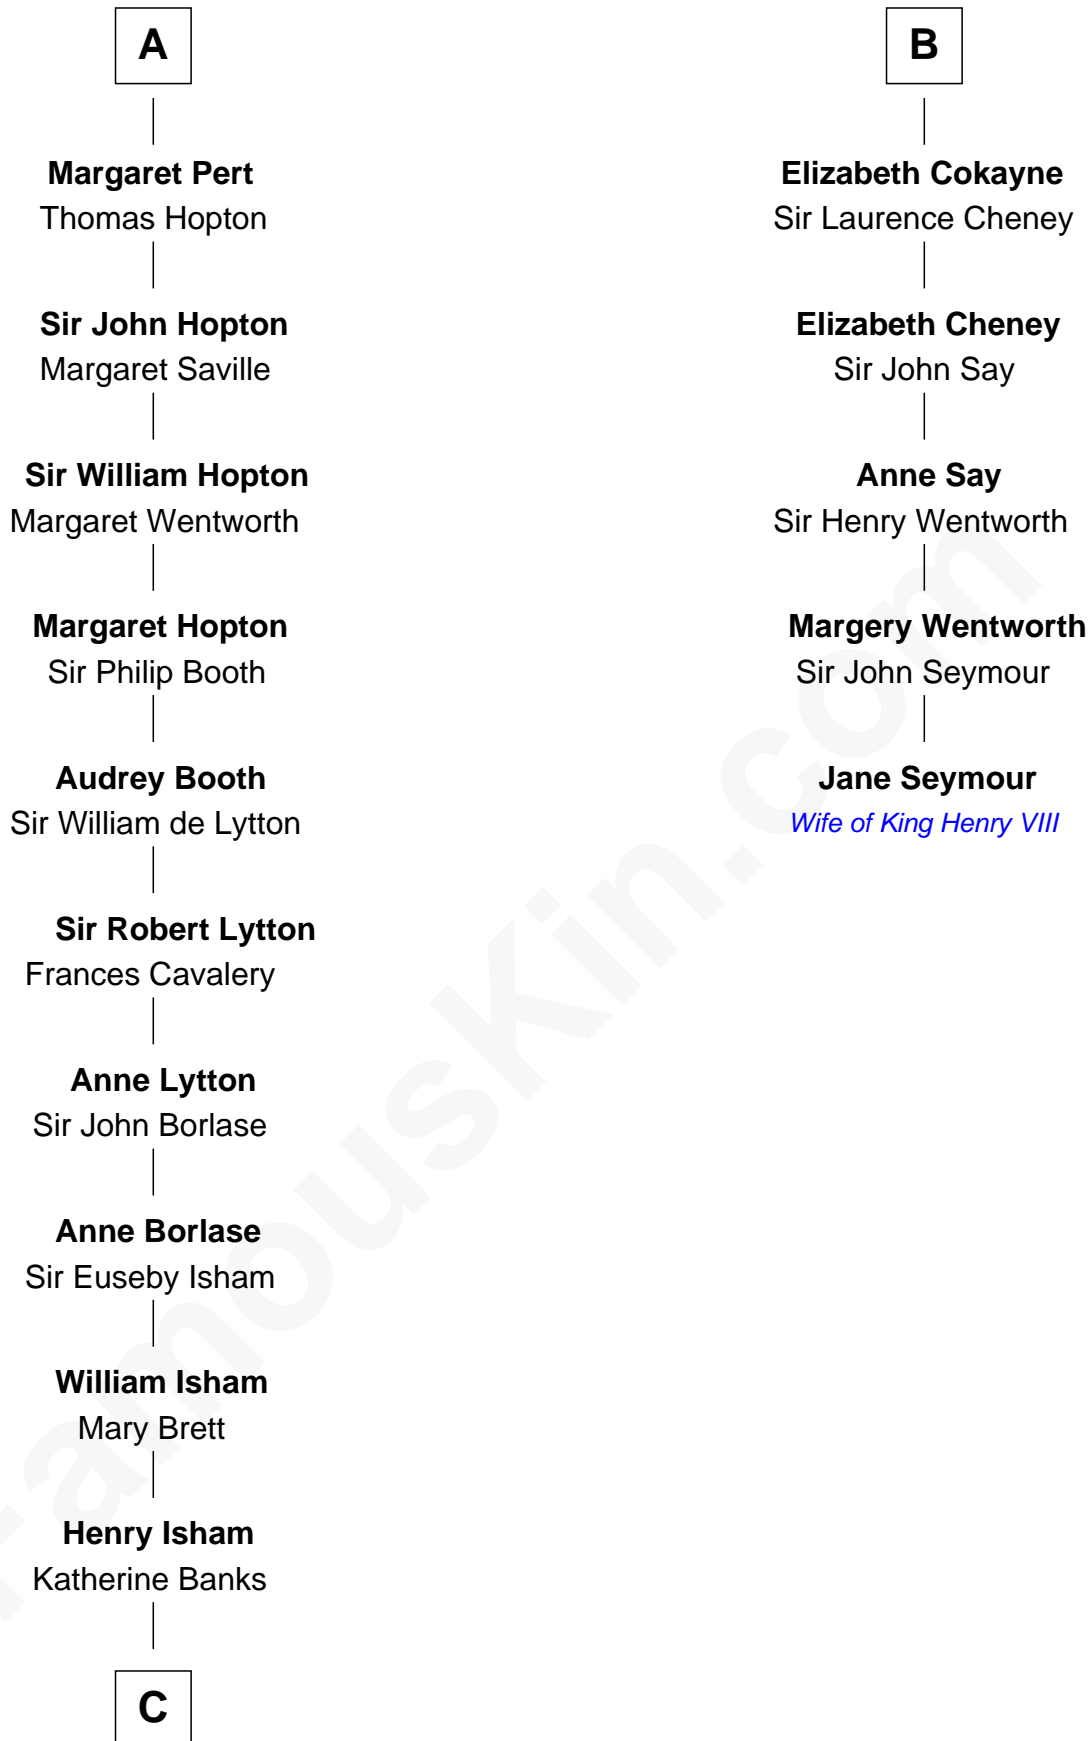

FamousKin.com

Relationship Chart of

John Marshall

4th Chief Justice of the U.S. Supreme Court

11th cousin 10 times removed of

Jane Seymour

3rd Wife of King Henry VIII

C

—
Mary Isham
Col. William Randolph

—
Thomas Randolph
----- Fleming

—
Mary Isham Randolph
Rev. James Keith

—
Mary Randolph Keith
Col. Thomas Marshall

—
John Marshall
U.S. Supreme Court Chief Justice

FamousKin.com