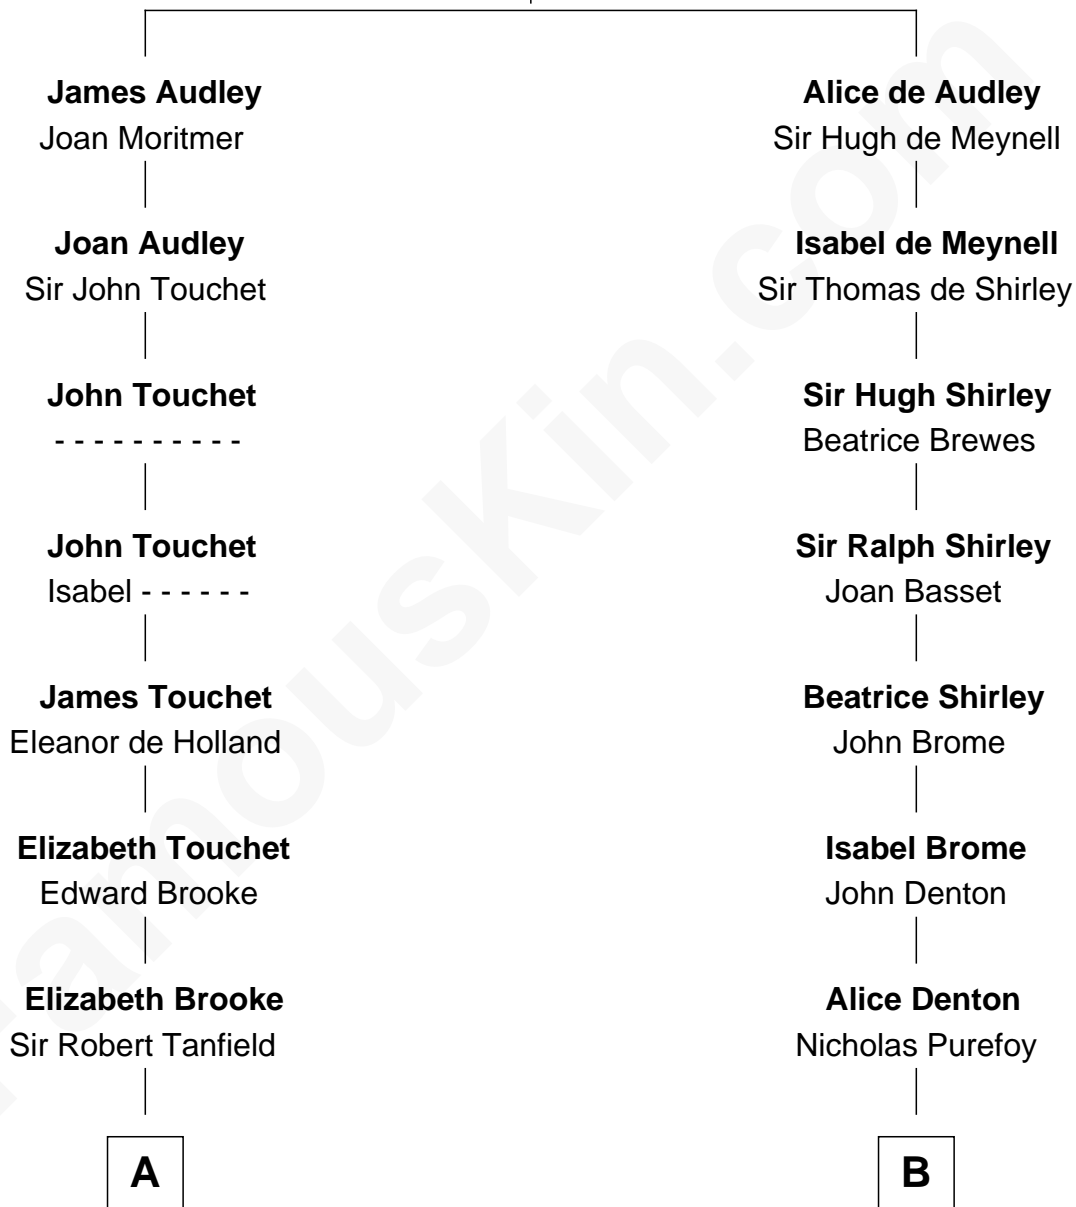

## Relationship Chart of

### John Marshall

4th Chief Justice of the U.S. Supreme Court

18th cousin 2 times removed of

### John Adams Morgan

1952 Olympic Sailing Gold Medalist

**Sir Nicholas Audley**

Joan Martin

**C**

**Mary Randolph Keith**  
Col. Thomas Marshall

**John Marshall**  
*U.S. Supreme Court Chief Justice*

**D**