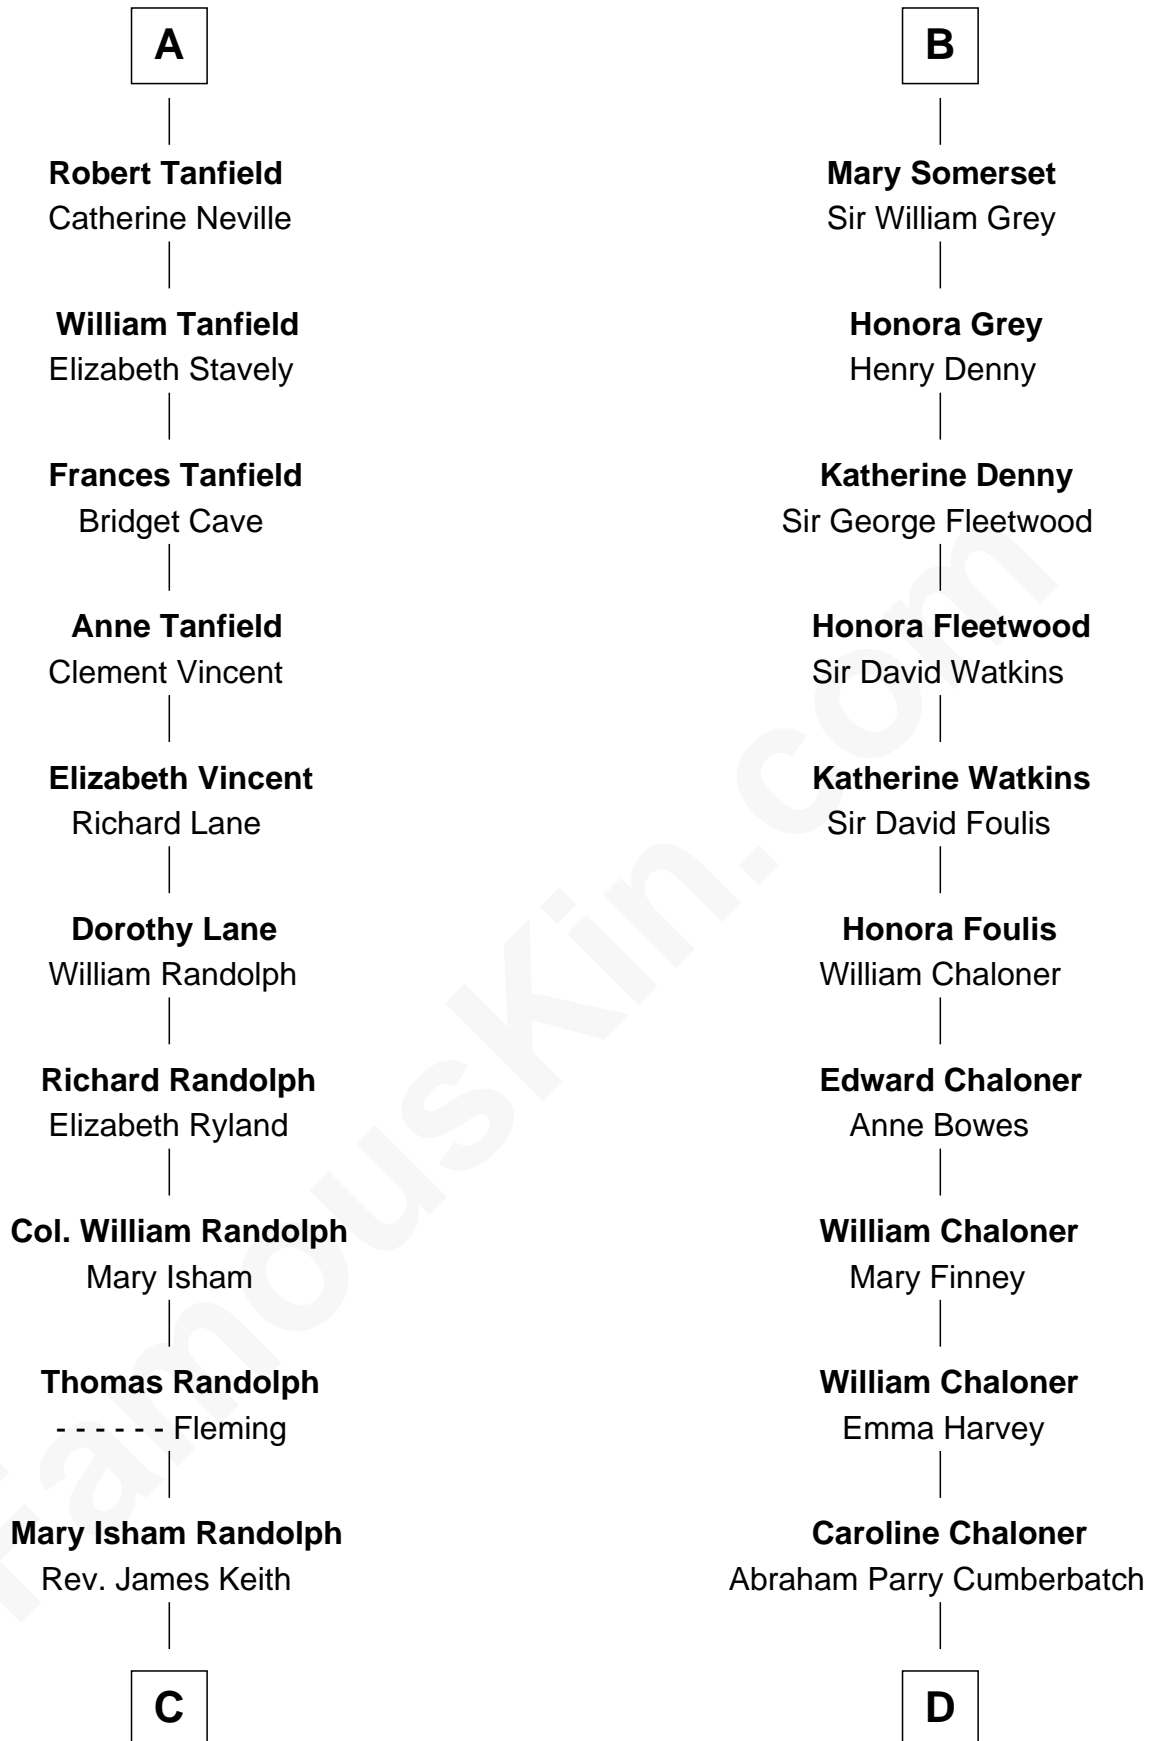

FamousKin.com

Relationship Chart of

John Marshall

4th Chief Justice of the U.S. Supreme Court

18th cousin 3 times removed of

Benedict Cumberbatch

Movie, Television and Stage Actor

Roger de Mortimer

Joan de Geneville

C

Mary Randolph Keith
Col. Thomas Marshall

John Marshall
U.S. Supreme Court Chief Justice

D

Robert William Cumberbatch
Louisa Grace Hanson

Henry Alfred Cumberbatch
Hélène Gertrude Rees

Henry Carlton Cumberbatch
Pauline Ellen Laing Congdon