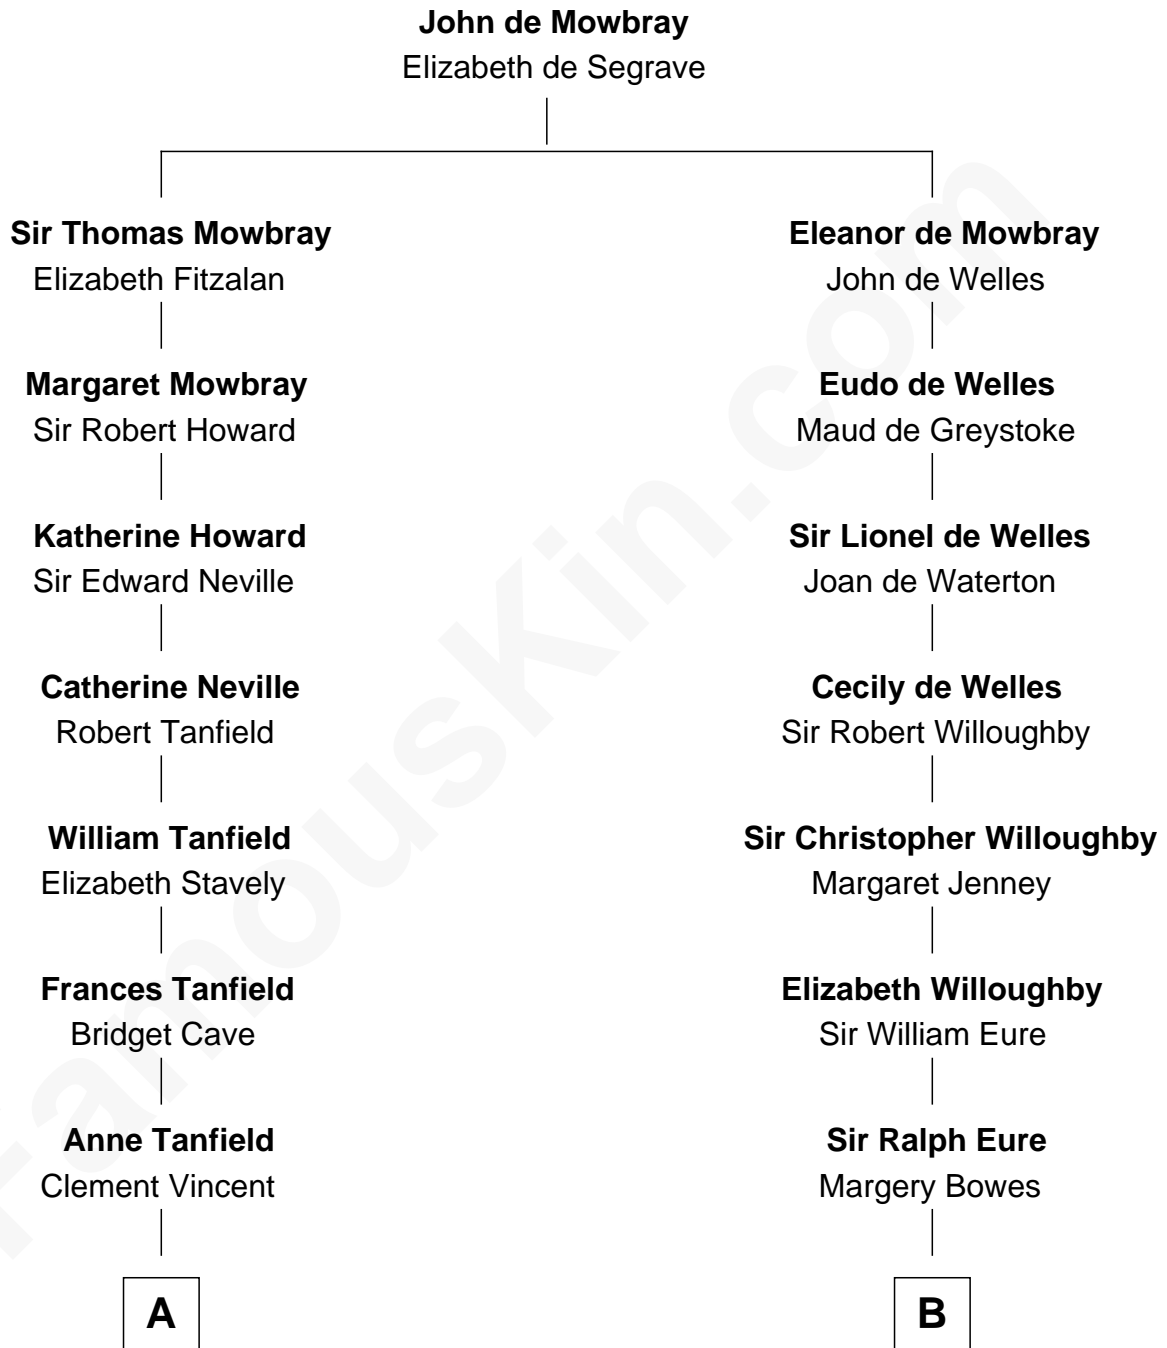

FamousKin.com

Relationship Chart of

John Marshall

4th Chief Justice of the U.S. Supreme Court

14th cousin 6 times removed of

Benedict Cumberbatch

Movie, Television and Stage Actor

C

Henry Alfred Cumberbatch

Hélène Gertrude Rees

Henry Carlton Cumberbatch

Pauline Ellen Laing Congdon

Timothy Carlton Congdon Cumberbatch

Wanda Ventham

Benedict Cumberbatch

Movie, Television and Stage Actor