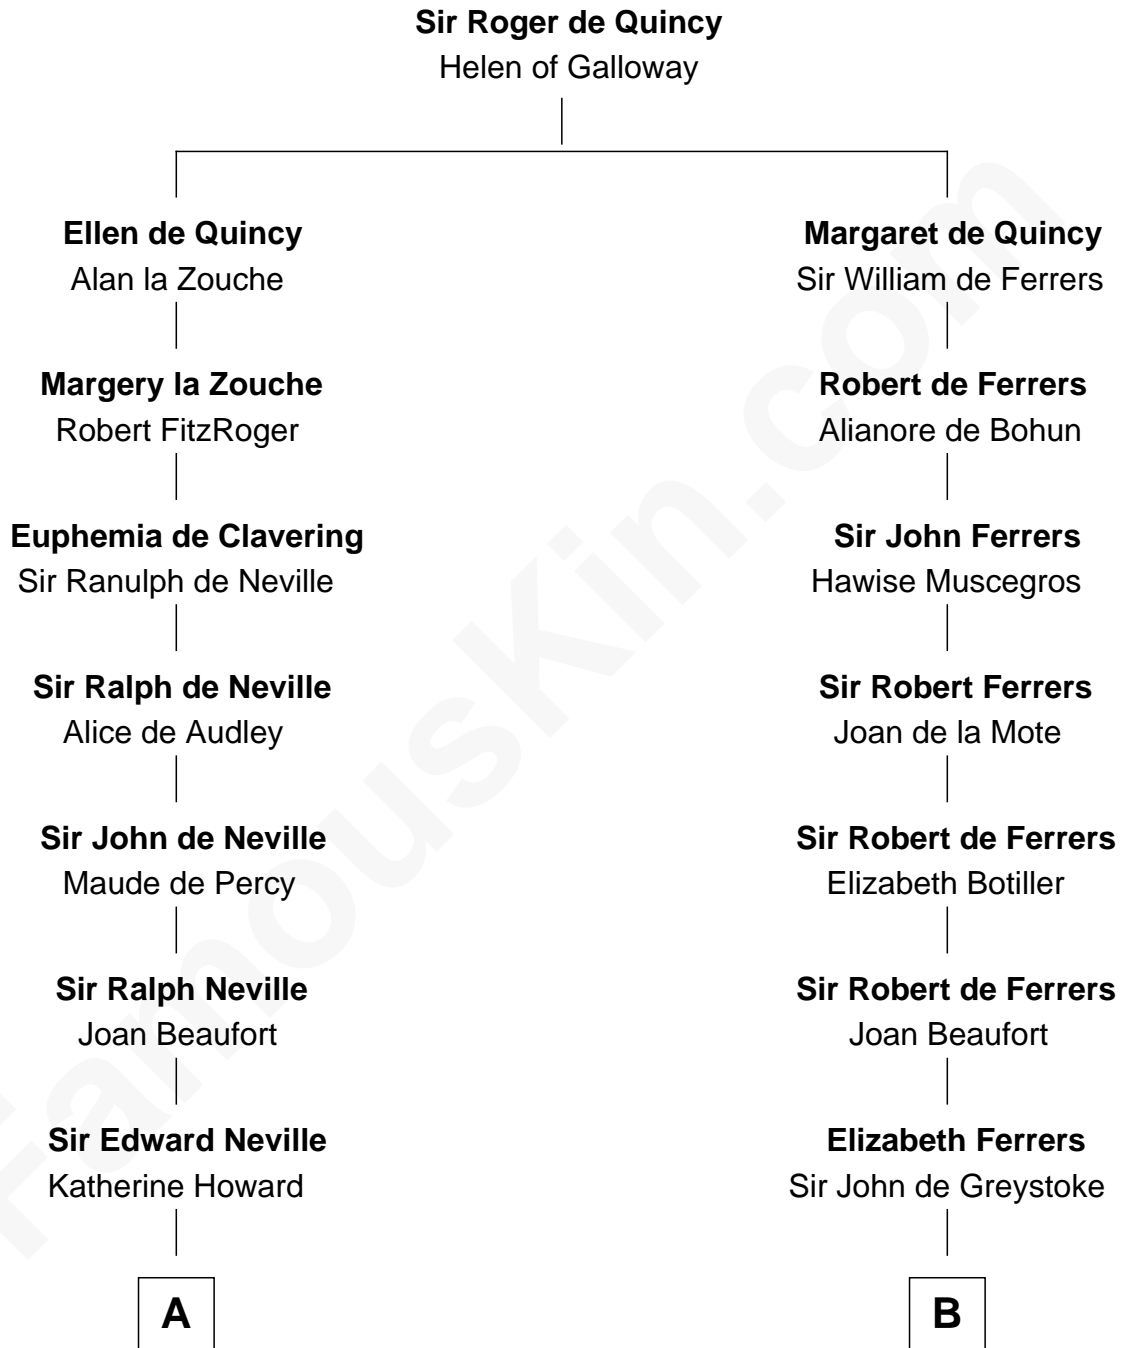

FamousKin.com

Relationship Chart of

John Marshall

4th Chief Justice of the U.S. Supreme Court

18th cousin 3 times removed of

Sir Arthur Conan Doyle
 Author, "Sherlock Holmes"

C

Mary Randolph Keith
Col. Thomas Marshall

John Marshall
U.S. Supreme Court Chief Justice

D

Mary Percy
Rev. Dr. Richard Pack

William Pack
Catherine Scott

Catherine Pack
William Foley

Mary Josephine Elizabeth Foley
Charles Altamont Doyle

Sir Arthur Conan Doyle
Author, "Sherlock Holmes"