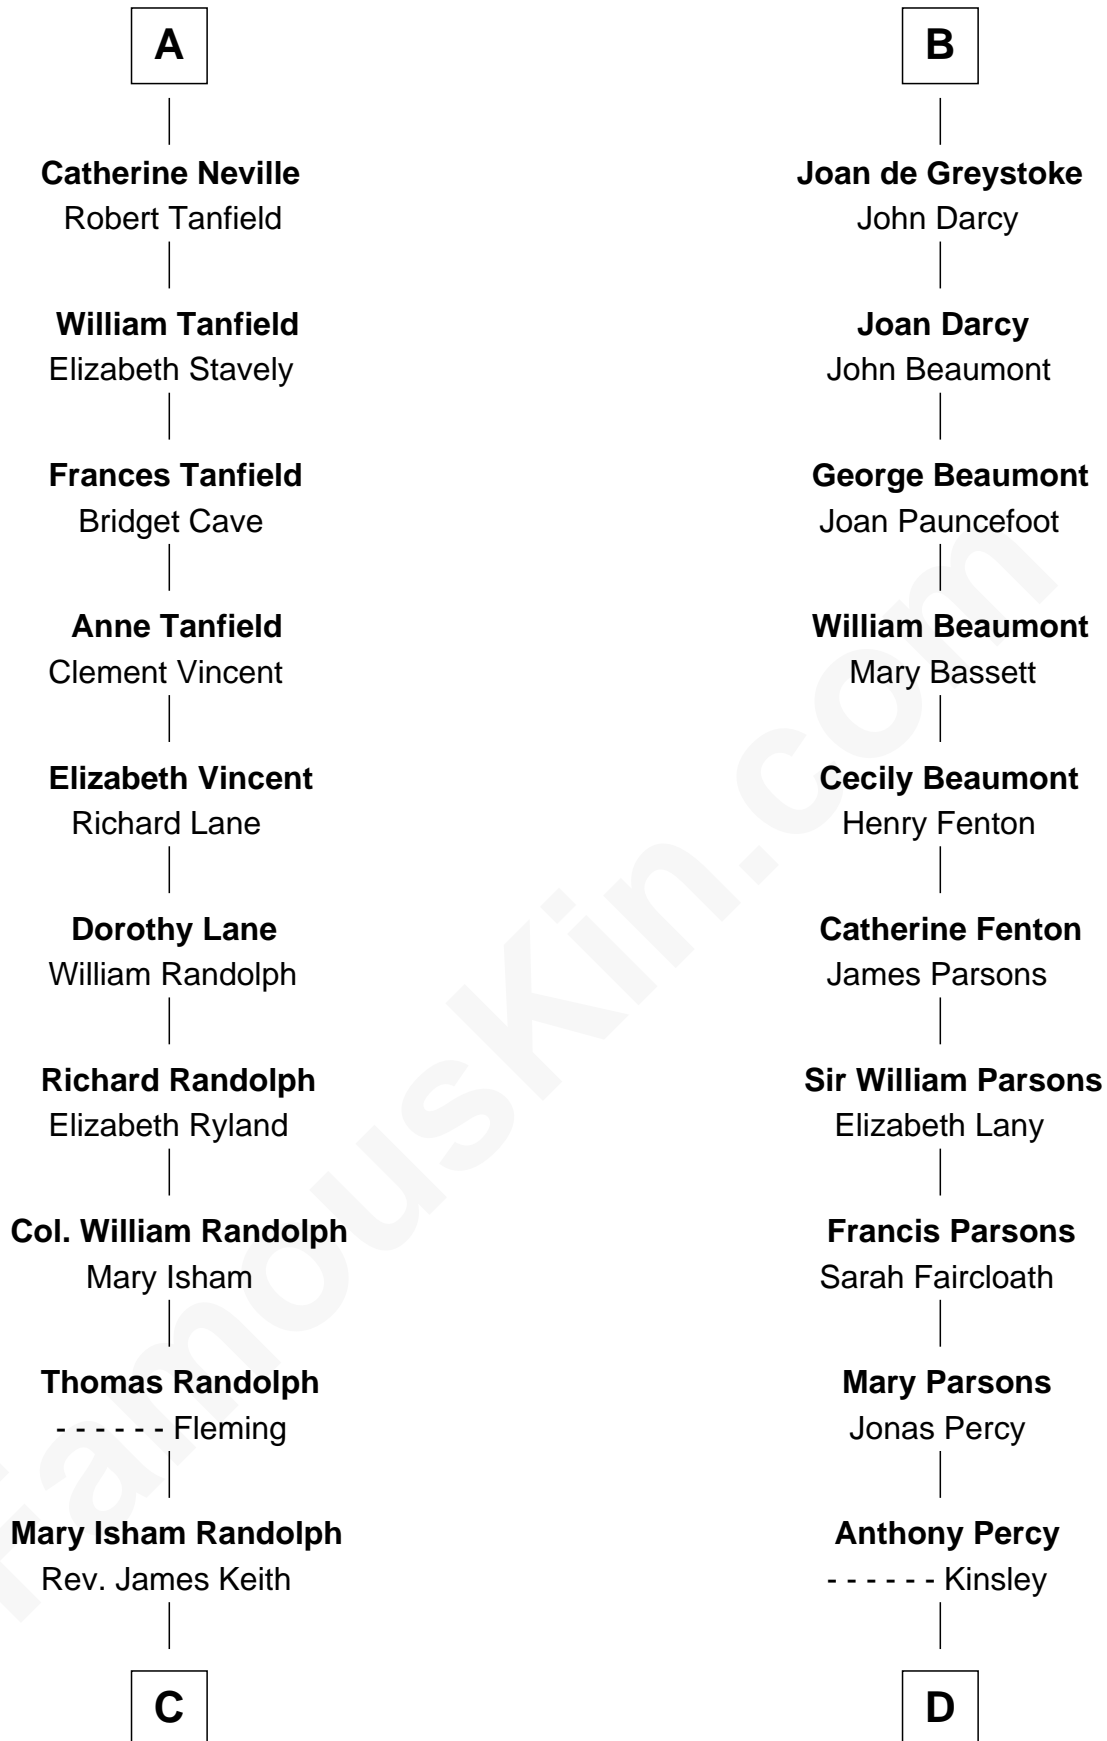

FamousKin.com

Relationship Chart of

John Marshall

4th Chief Justice of the U.S. Supreme Court

18th cousin 3 times removed of

Sir Arthur Conan Doyle
 Author, "Sherlock Holmes"

C

Mary Randolph Keith
Col. Thomas Marshall

John Marshall
U.S. Supreme Court Chief Justice

D

Mary Percy
Rev. Dr. Richard Pack

William Pack
Catherine Scott

Catherine Pack
William Foley

Mary Josephine Elizabeth Foley
Charles Altamont Doyle

Sir Arthur Conan Doyle
Author, "Sherlock Holmes"