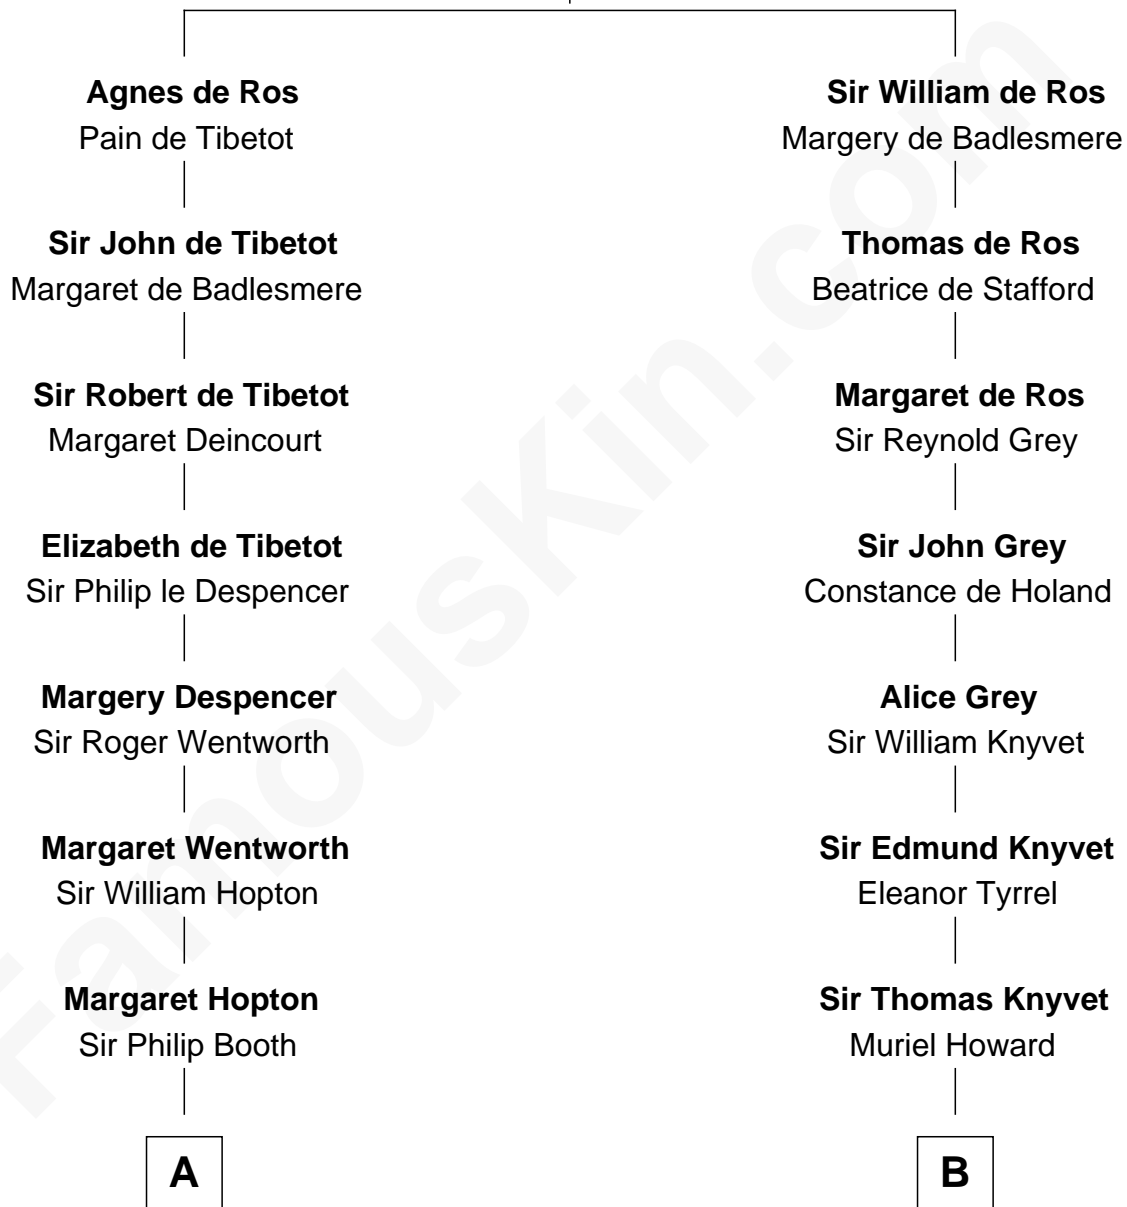

FamousKin.com

Relationship Chart of

John Marshall

4th Chief Justice of the U.S. Supreme Court

17th cousin 3 times removed of

Tilda Swinton
Movie Actress

William de Ros
Maude de Vaux

C

Gertrude Clare Fetherstonhaugh

Cecil George Herbert Alers-Hankey

Mariora Beatrice Evelyn Rochfort Alers-Hankey

Alan Henry Campbell Swinton

Sir John Swinton

Judith Balfour Killen

Tilda Swinton

Movie Actress