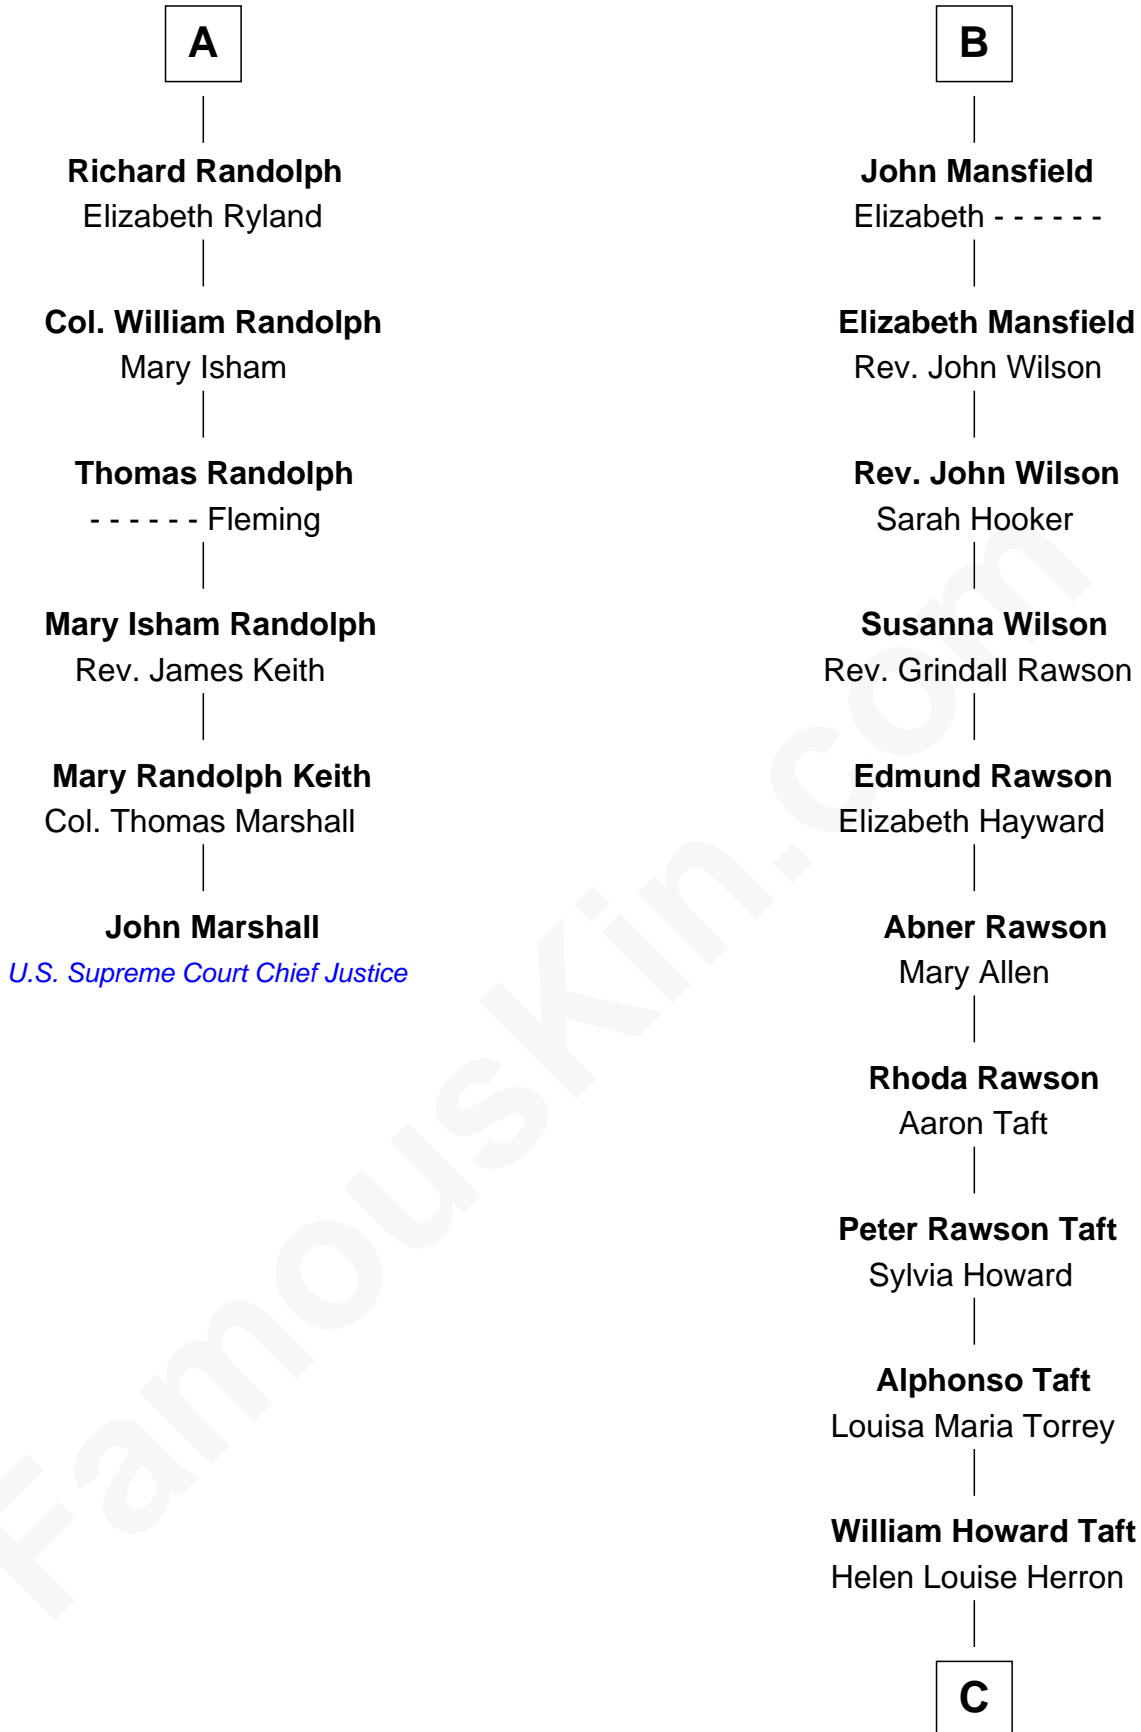

## Relationship Chart of

### John Marshall

4th Chief Justice of the U.S. Supreme Court

12th cousin 7 times removed of

**Bob Taft**

67th Governor of Ohio

**C**

**Robert Alphonso Taft**  
Martha Wheaton Bowers

**Robert Alphonso Taft**  
Blanca Duncan Noël

**Bob Taft**  
*67th Governor of Ohio*

FamousKin.com