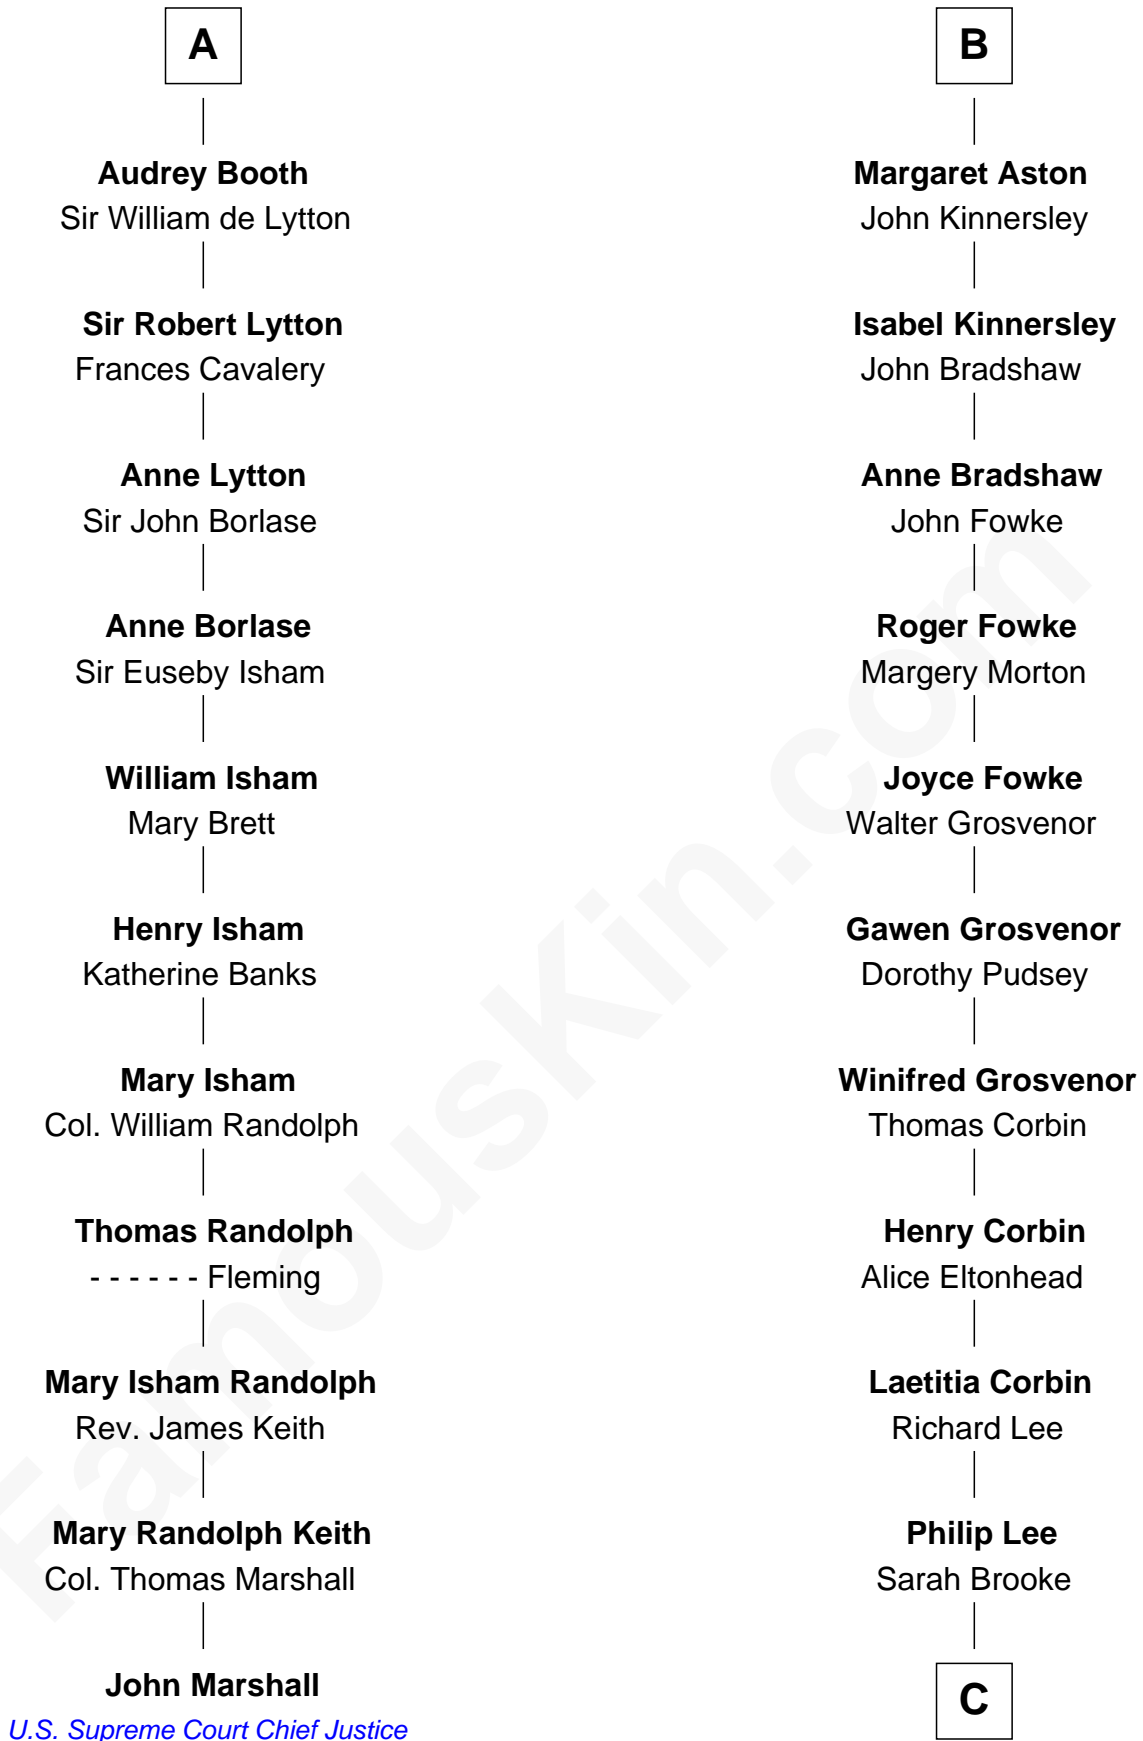

FamousKin.com

Relationship Chart of

John Marshall

4th Chief Justice of the U.S. Supreme Court

17th cousin 1 time removed of

Thomas Sim Lee

2nd and 7th Governor of Maryland

C

Thomas Lee
Christiana Sim

Thomas Sim Lee

2nd and 7th Governor of Maryland

FamousKin.com