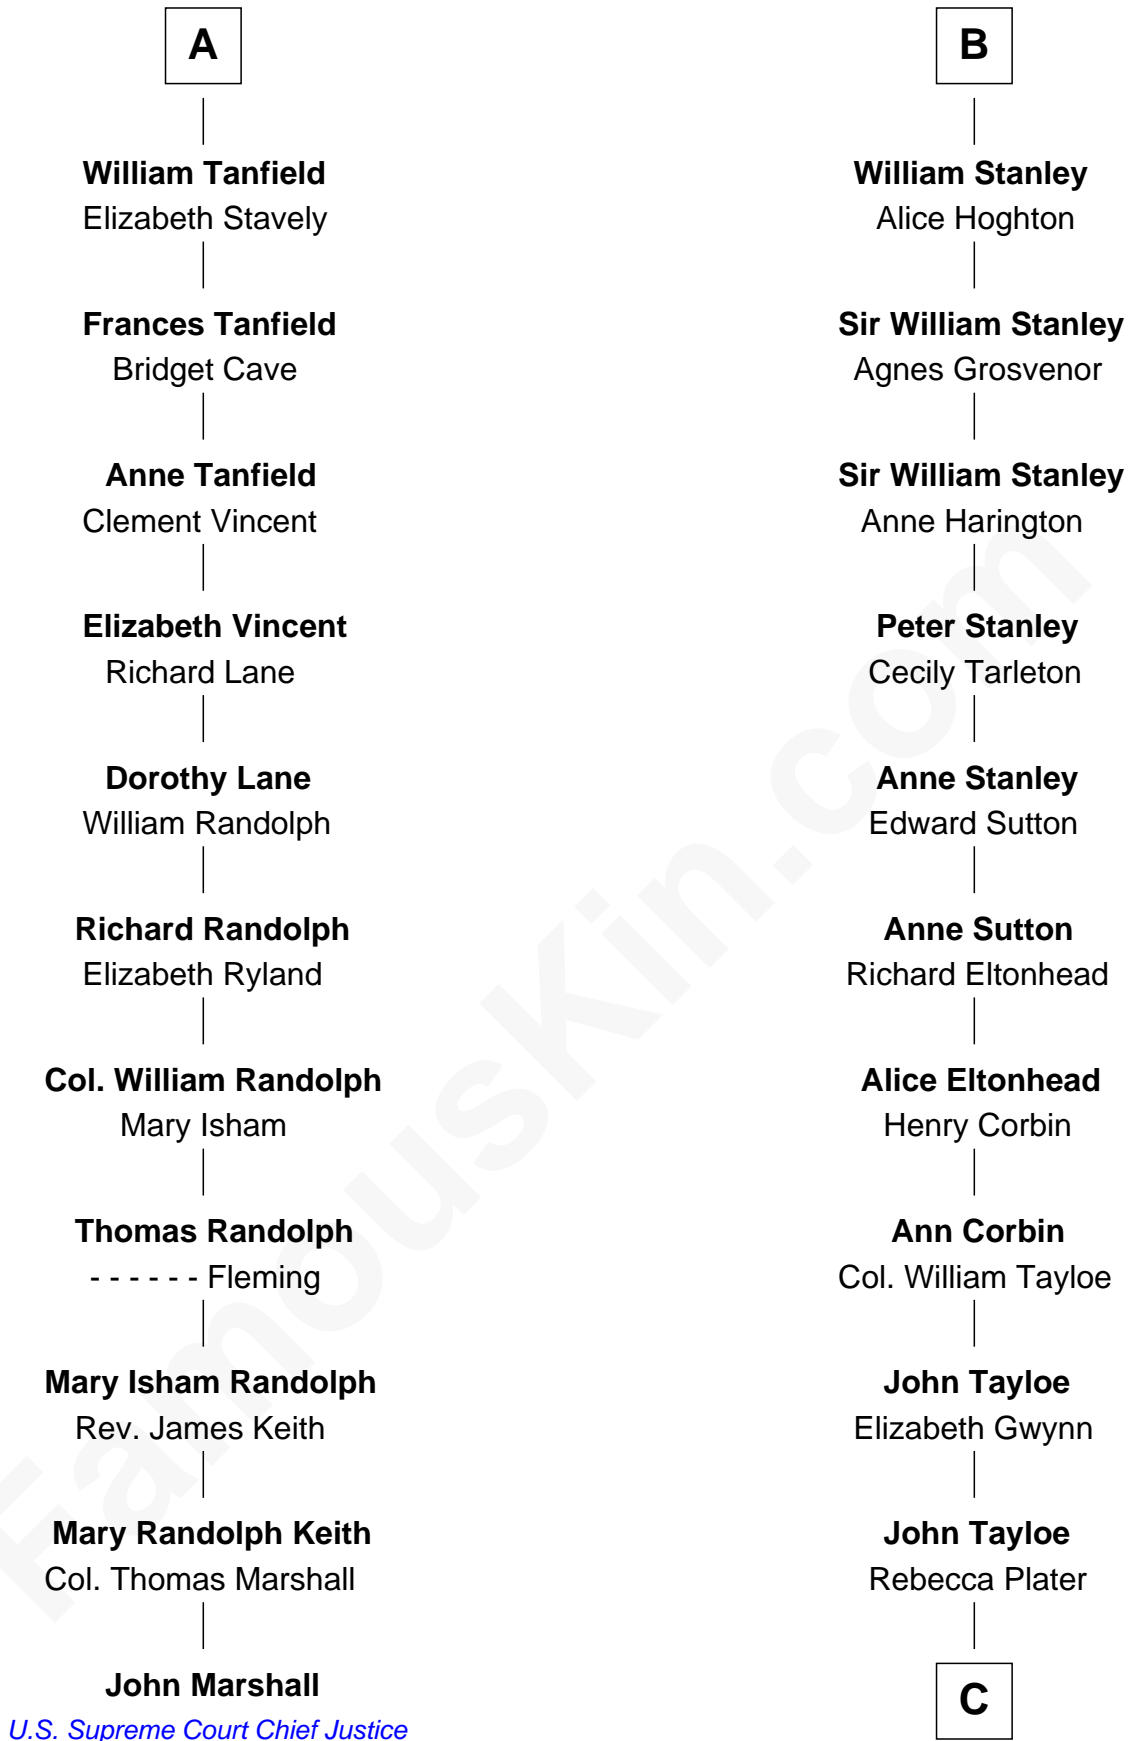

FamousKin.com

Relationship Chart of

John Marshall

4th Chief Justice of the U.S. Supreme Court

17th cousin 1 time removed of

Edward Lloyd V

13th Governor of Maryland

Alan la Zouche

Ellen de Quincy

C

Elizabeth Tayloe
Col. Edward Lloyd

Edward Lloyd V
13th Governor of Maryland

FamousKin.com