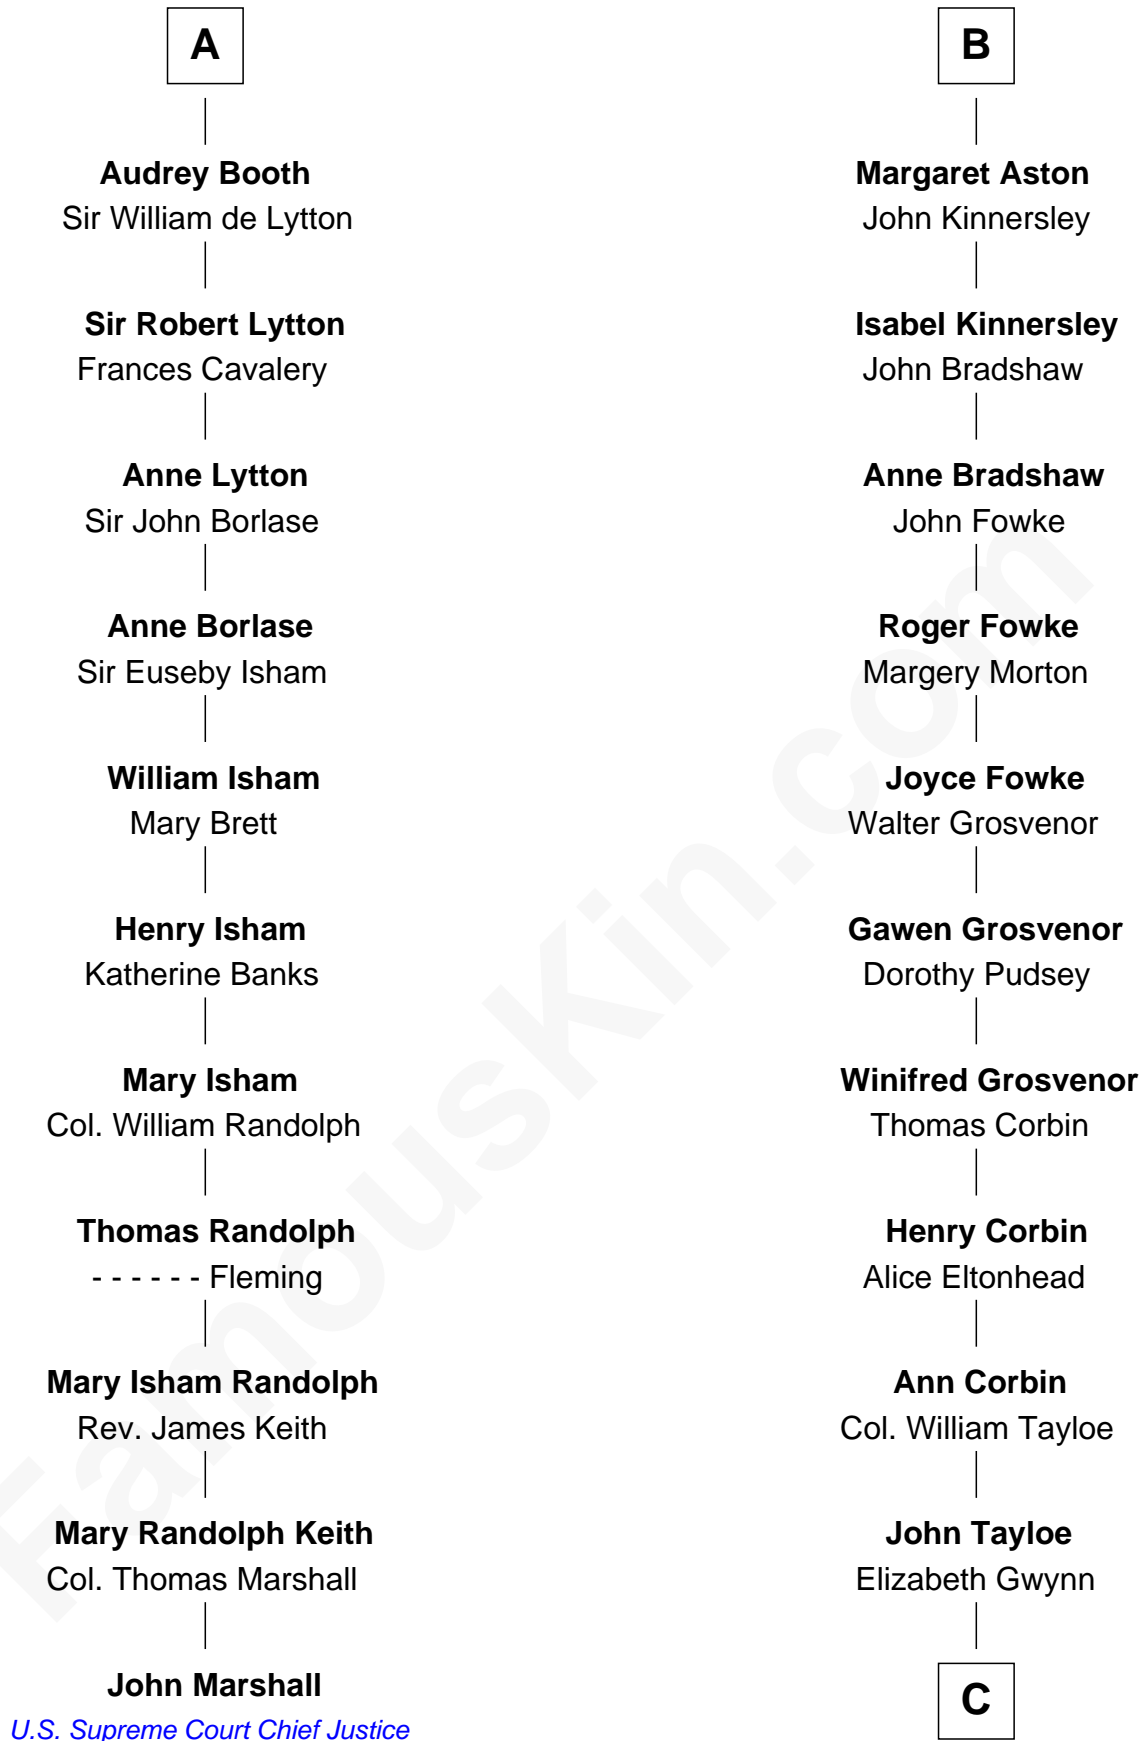

FamousKin.com

Relationship Chart of

John Marshall

4th Chief Justice of the U.S. Supreme Court

17th cousin 2 times removed of

Edward Lloyd V

13th Governor of Maryland

William de Ros
Maude de Vaux

C

John Tayloe
Rebecca Plater

Elizabeth Tayloe
Col. Edward Lloyd

Edward Lloyd V
13th Governor of Maryland

FamousKin.com