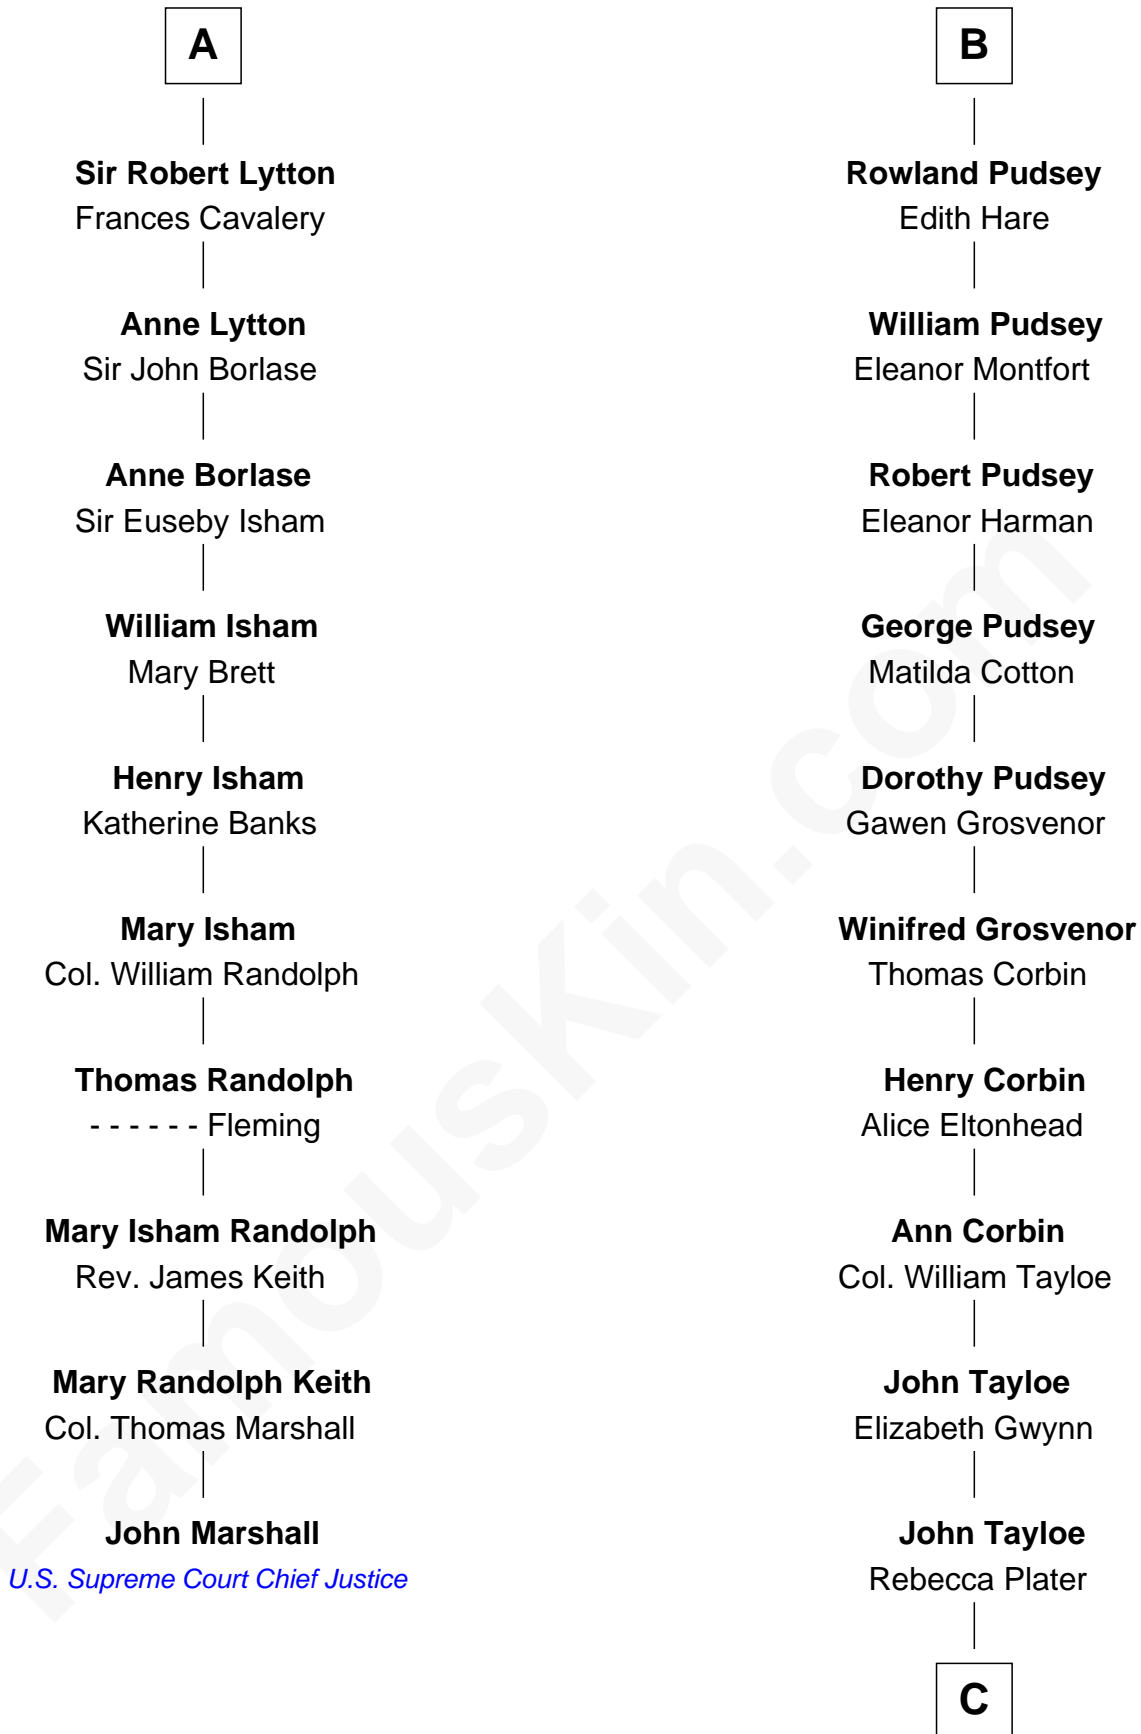

## Relationship Chart of

### John Marshall

4th Chief Justice of the U.S. Supreme Court

16th cousin 2 times removed of

**Edward Lloyd V**

13th Governor of Maryland

**Sir Geoffrey le Scrope**

Ivetta de Ros

**C**

**Elizabeth Tayloe**  
Col. Edward Lloyd

**Edward Lloyd V**  
*13th Governor of Maryland*

FamousKin.com