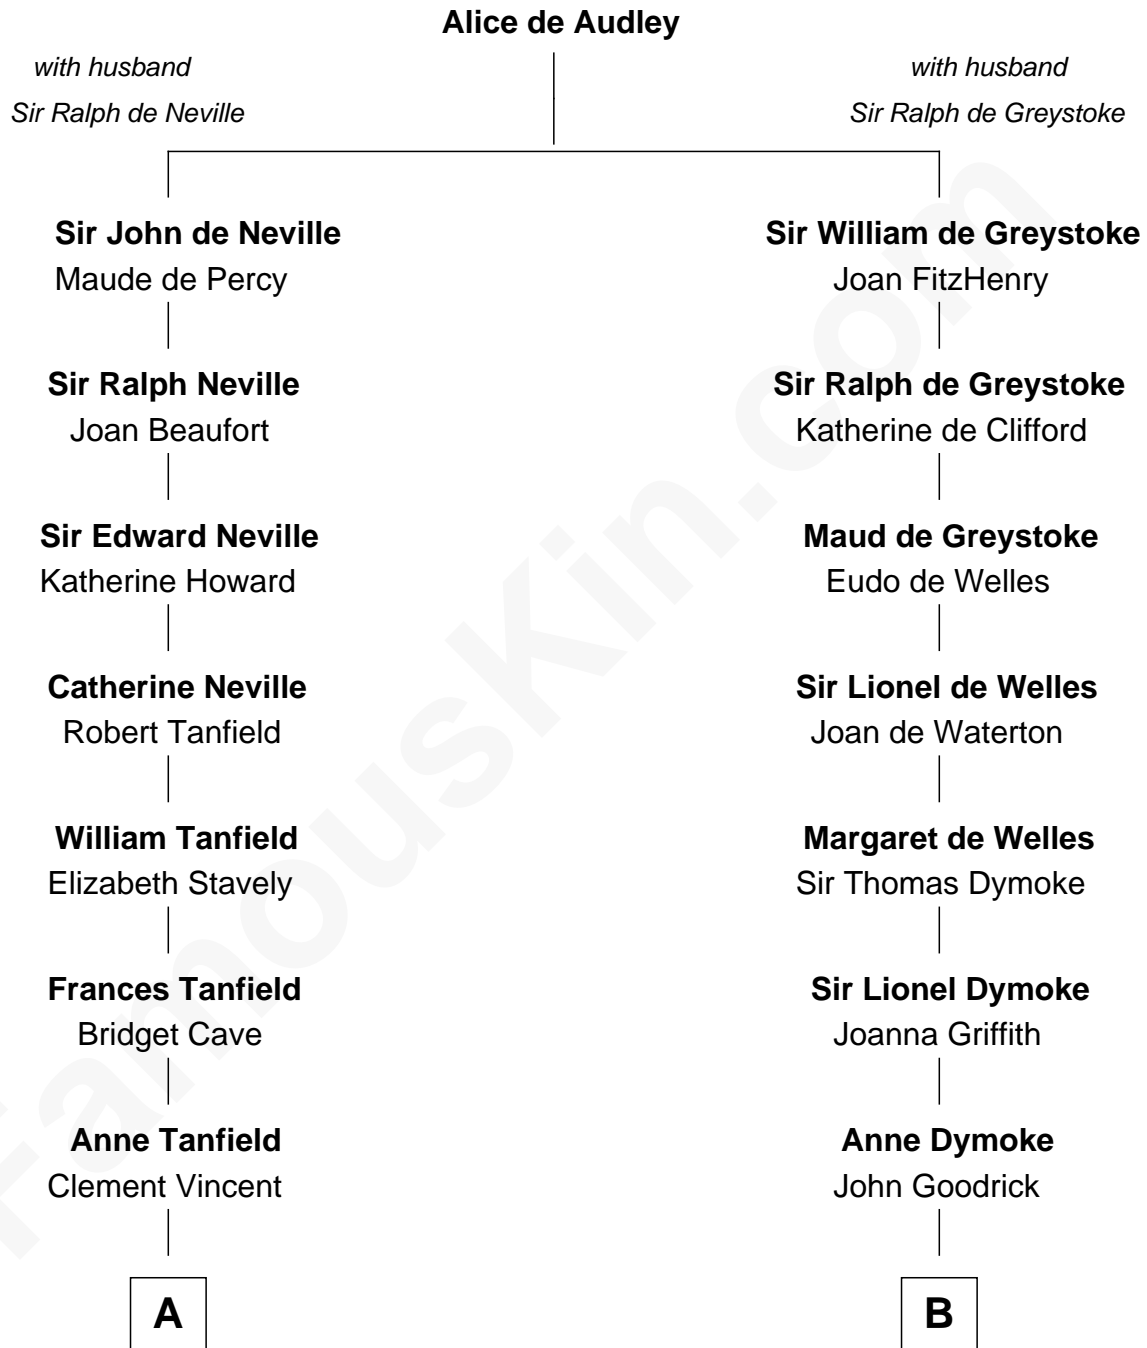

FamousKin.com

Relationship Chart of

John Marshall

4th Chief Justice of the U.S. Supreme Court

14th cousin 7 times removed of

Dave Cowens

NBA Hall of Famer

C

Thomas Albert Atwood

Priscilla Ann Kelly

Charles Albert Atwood

Mina Sylvia Cundiff

Stanley True Atwood

Dorothy Ann Ulrich

Ruth Ellen Atwood

John Joseph Cowens