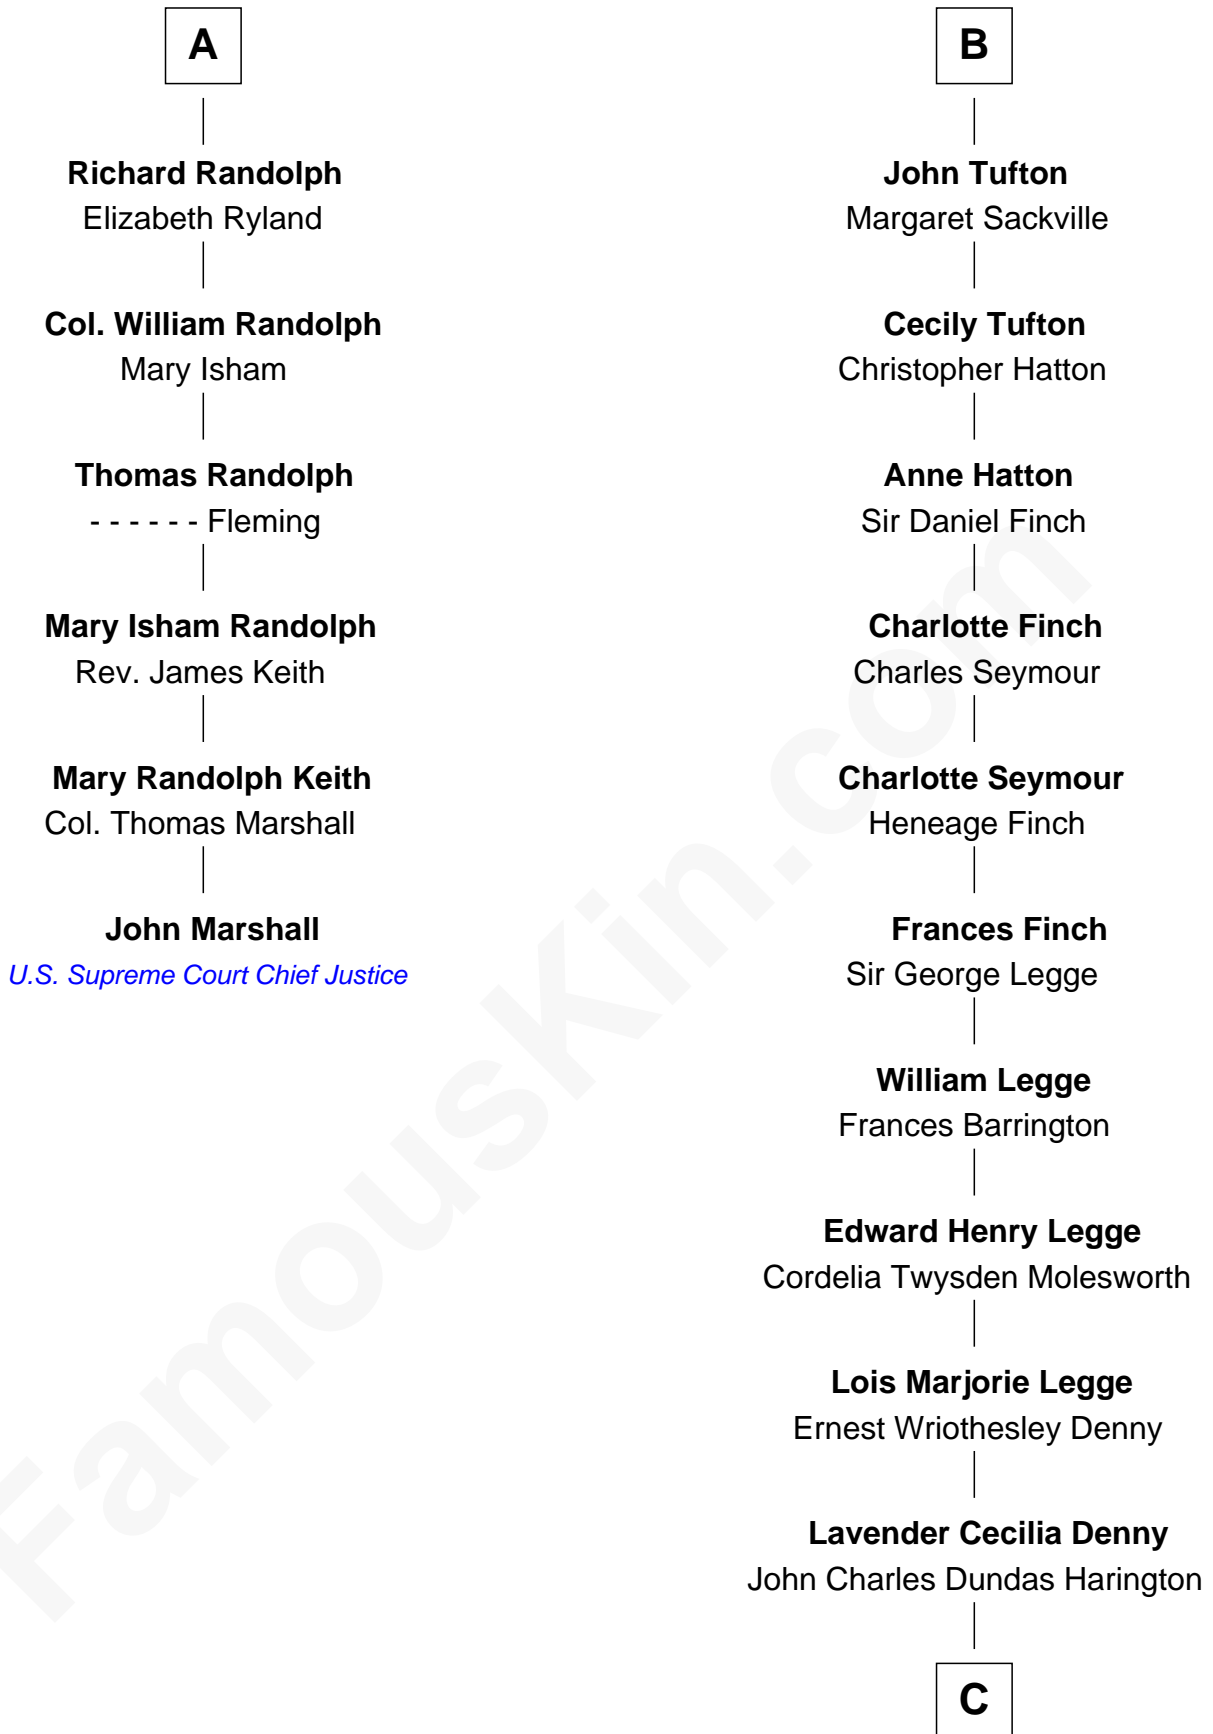

# FamousKin.com Relationship Chart of

**John Marshall**

*4th Chief Justice of the U.S. Supreme Court*

12th cousin 6 times removed of

**Kit Harington**

*TV Actor - "Game of Thrones"*

**Sir Ralph Neville**

Joan Beaufort

**Anne Tanfield**

Clement Vincent

**Elizabeth Vincent**

Richard Lane

**Dorothy Lane**

William Randolph

**A**

**Eleanor Neville**

Sir Henry Percy

**Katherine Percy**

Sir Edmund Grey

**George Grey**

Catherine Herbert

**Anne Grey**

Sir John Hussey

**Anne Hussey**

Sir Humphrey Browne

**Christian Browne**

Sir John Tufton

**Sir Nicholas Tufton**

Frances Cecil

**B**

C

Sir David Richard Harington