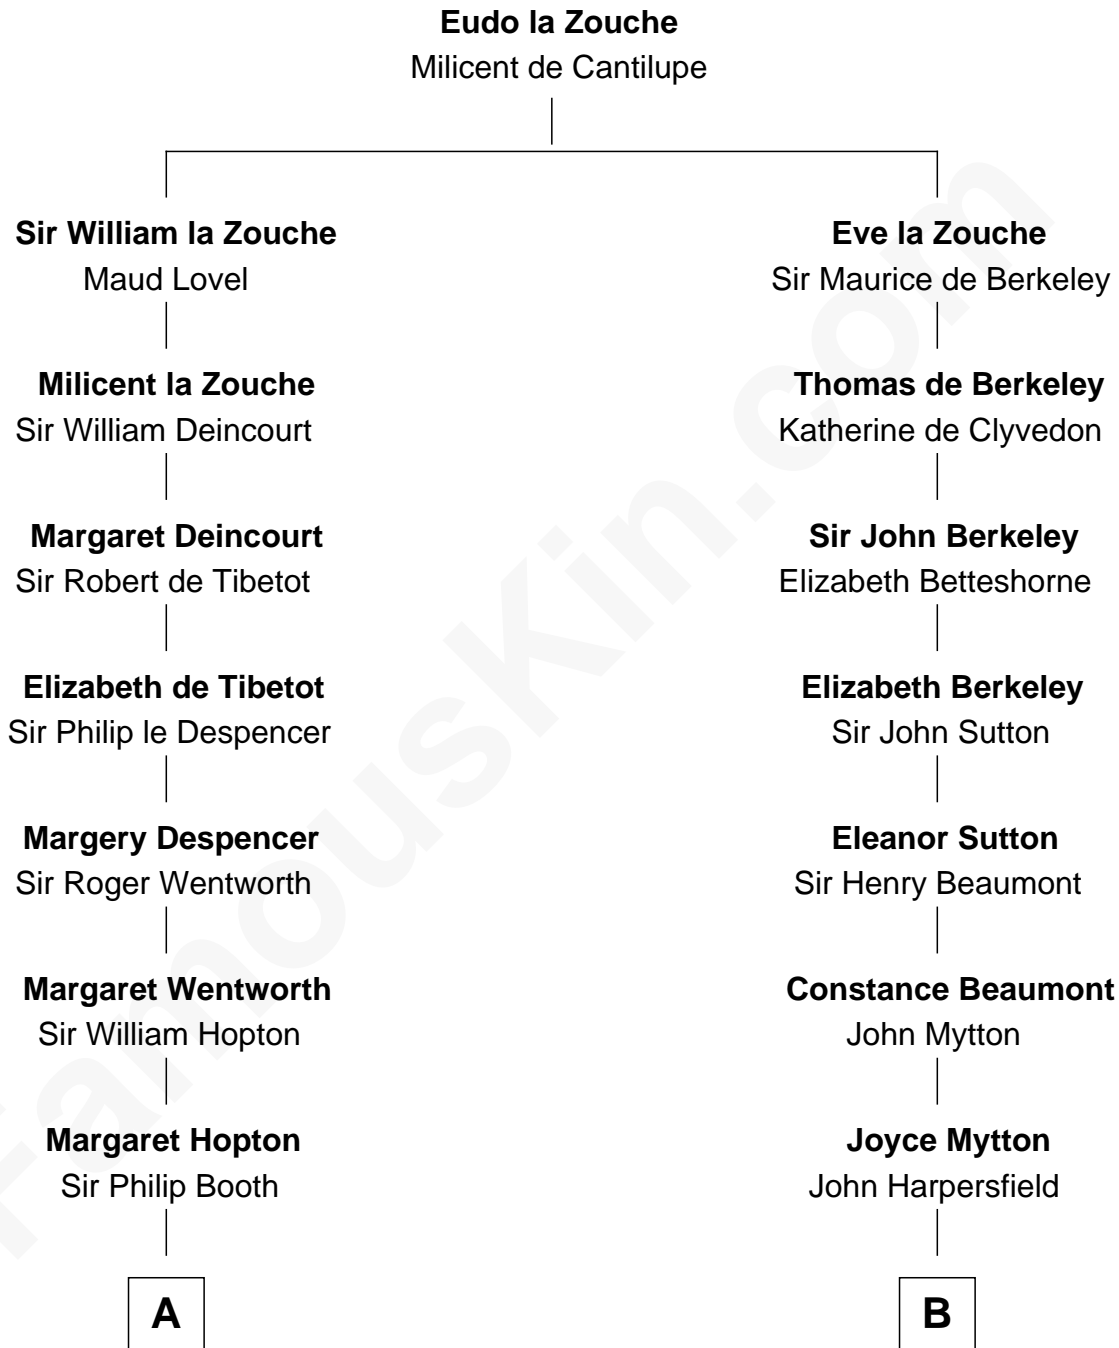

FamousKin.com

Relationship Chart of

John Marshall

4th Chief Justice of the U.S. Supreme Court

17th cousin 4 times removed of

Gerald Ford

38th U.S. President

C

George Selden Butler

Elizabeth Ely Gridley

Amy Gridley Butler

George Manney Ayer

Adele Augusta Ayer

Levi Addison Gardner

Dorothy Ayer Gardner

Leslie Lynch King

Gerald Ford

38th U.S. President

FamousKin.com