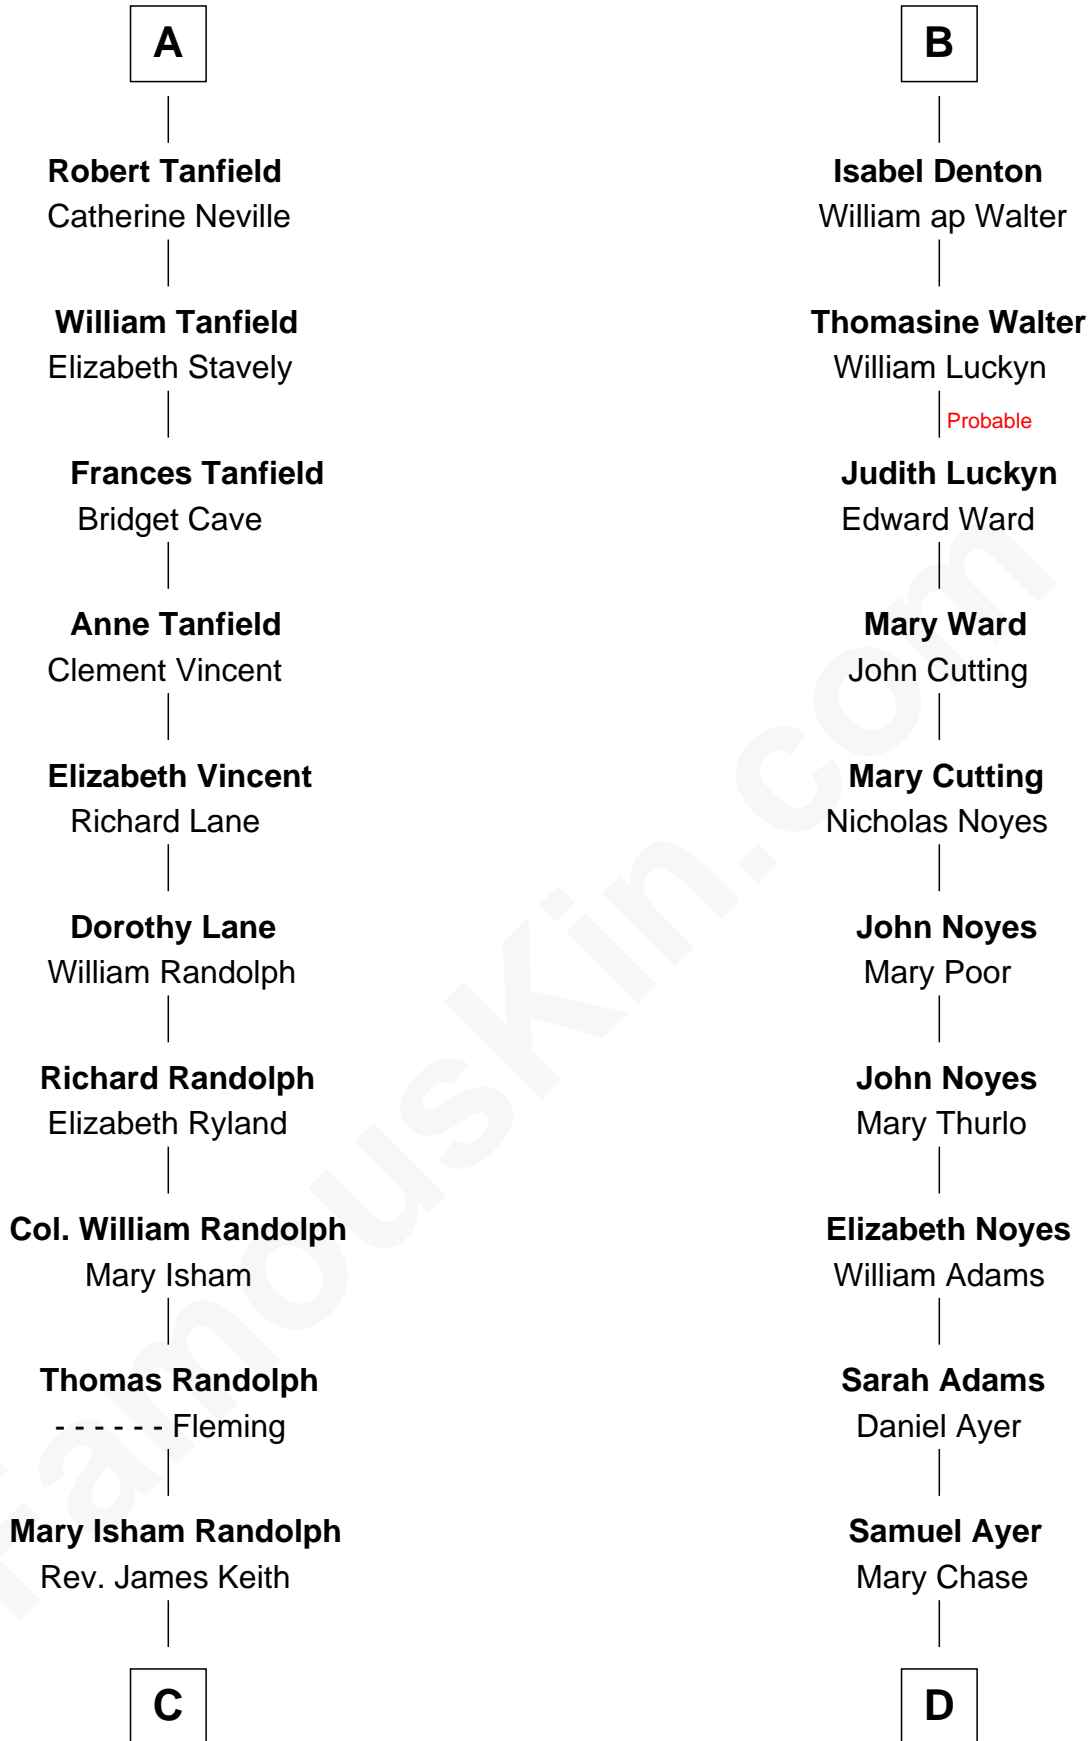

FamousKin.com

Relationship Chart of

John Marshall

4th Chief Justice of the U.S. Supreme Court

18th cousin 3 times removed of

Gerald Ford

38th U.S. President

Sir Nicholas Audley

Joan Martin

C

Mary Randolph Keith
Col. Thomas Marshall

John Marshall
U.S. Supreme Court Chief Justice

D

John Varnum Ayer
Elida Vanderburgh Manney

George Manney Ayer
Amy Gridley Butler

Adele Augusta Ayer
Levi Addison Gardner

Dorothy Ayer Gardner
Leslie Lynch King

Gerald Ford
38th U.S. President

FamousKin.com