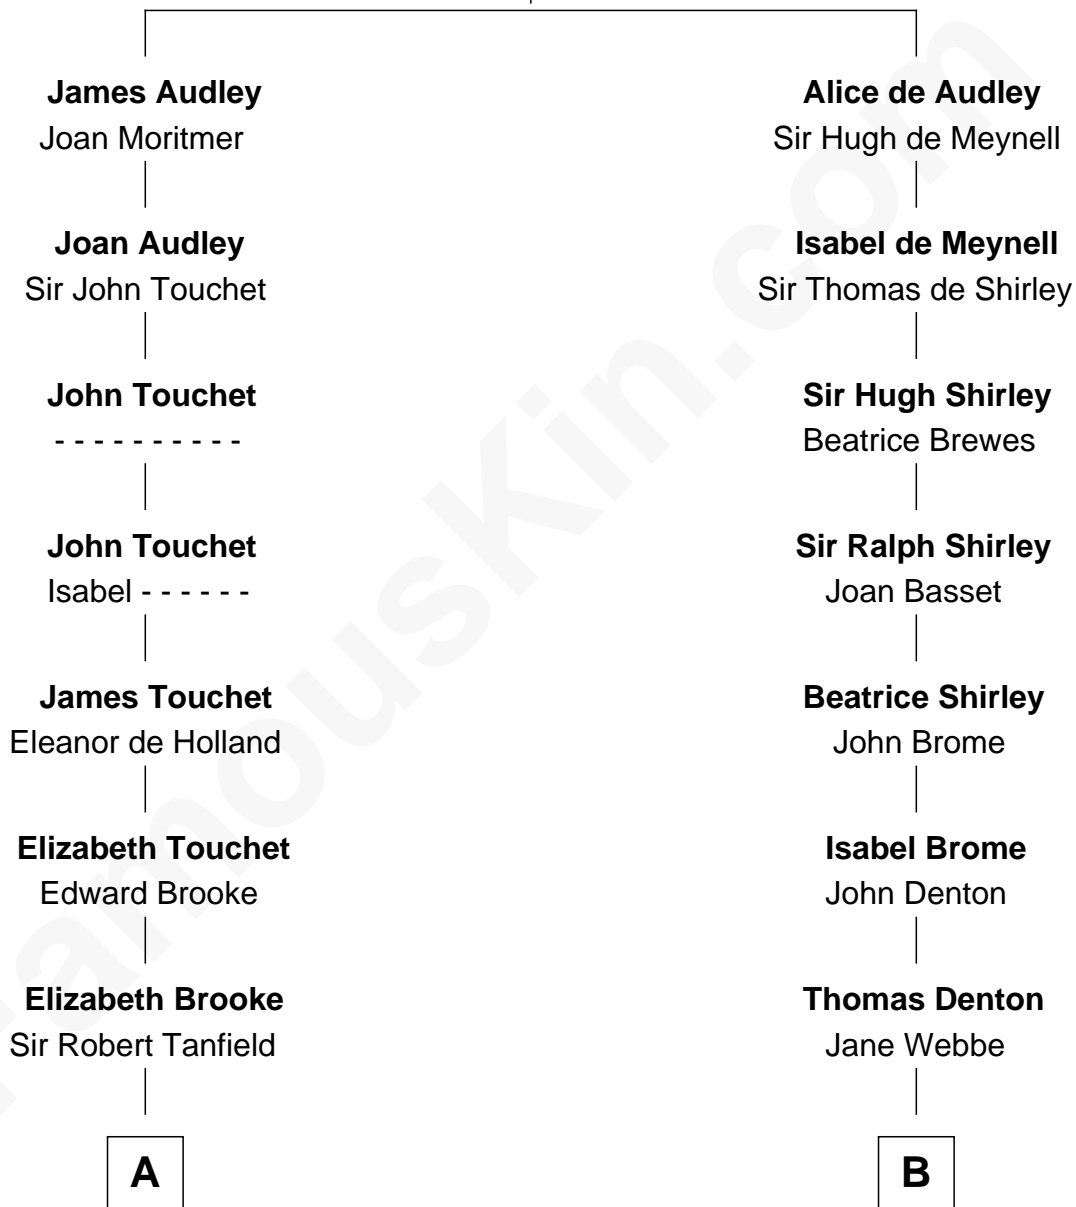

FamousKin.com

Relationship Chart of

John Marshall

4th Chief Justice of the U.S. Supreme Court

18th cousin 3 times removed of

Gerald Ford

38th U.S. President

Sir Nicholas Audley

Joan Martin

C

Mary Randolph Keith
Col. Thomas Marshall

John Marshall
U.S. Supreme Court Chief Justice

D

John Varnum Ayer
Elida Vanderburgh Manney

George Manney Ayer
Amy Gridley Butler

Adele Augusta Ayer
Levi Addison Gardner

Dorothy Ayer Gardner
Leslie Lynch King

Gerald Ford
38th U.S. President

FamousKin.com