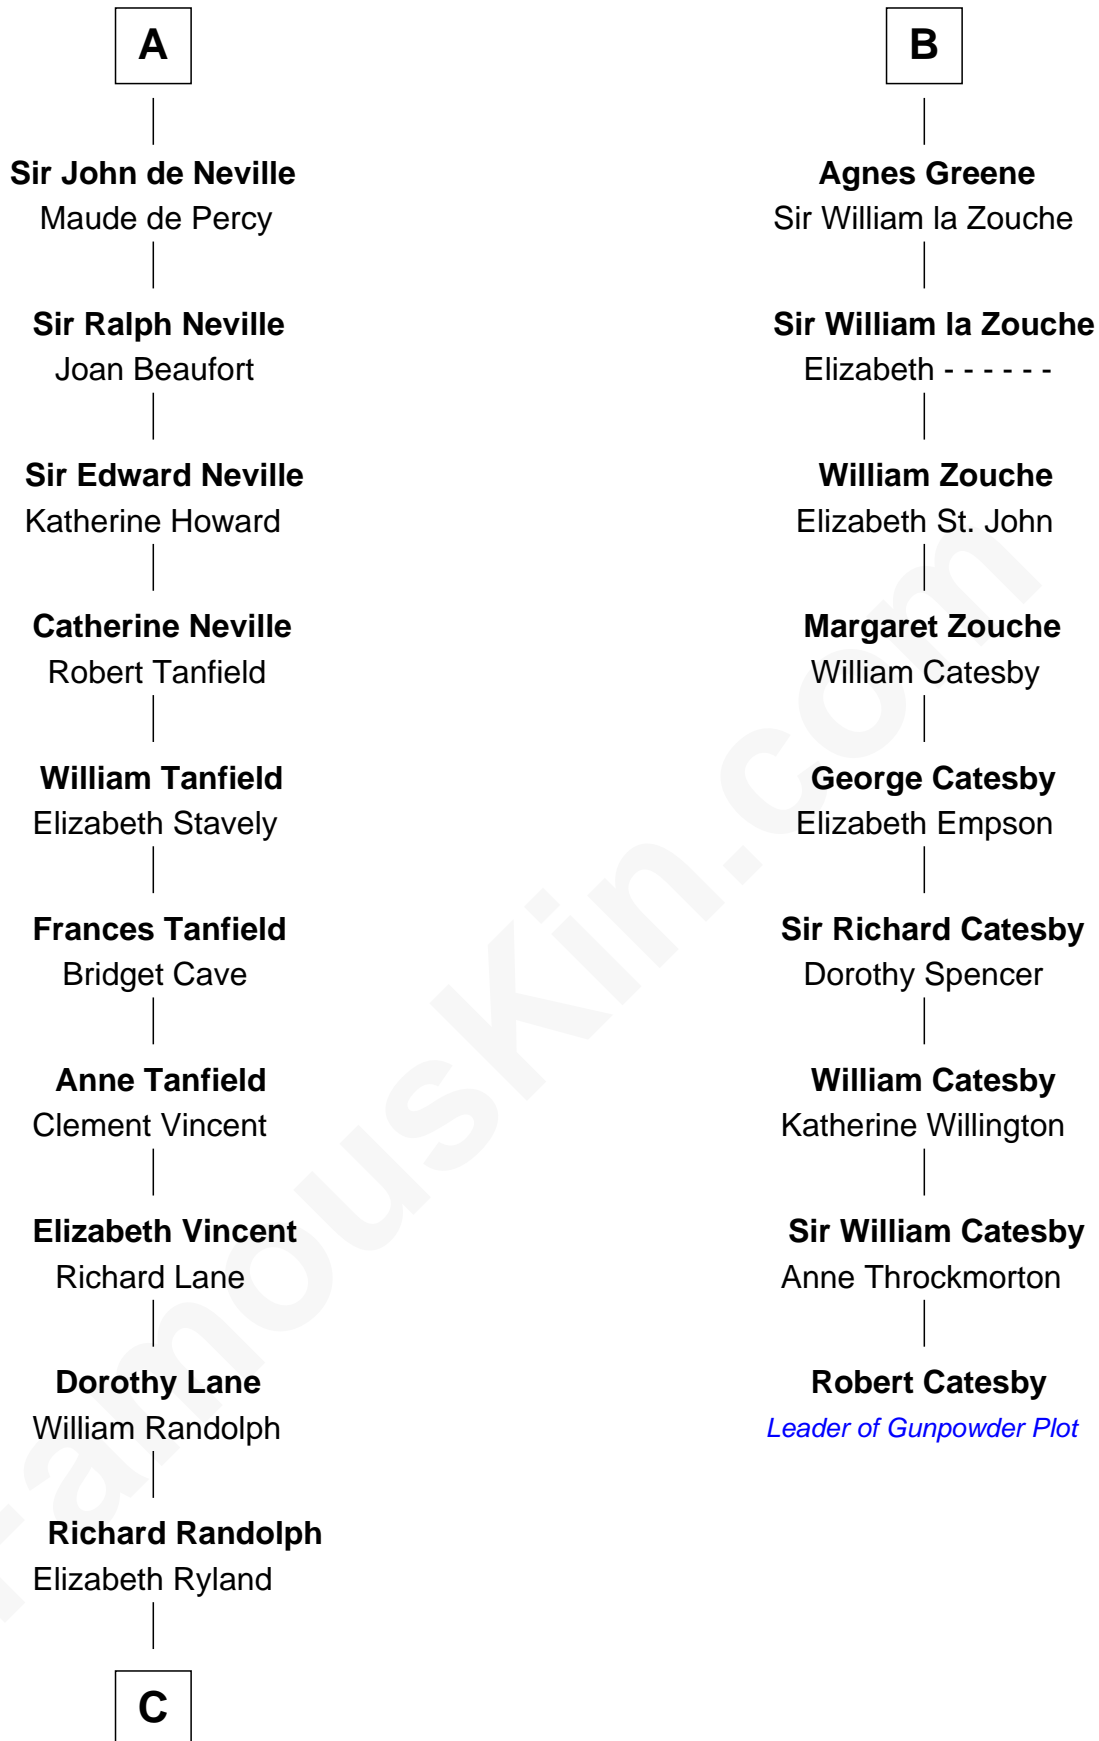

FamousKin.com

Relationship Chart of

John Marshall

4th Chief Justice of the U.S. Supreme Court

15th cousin 6 times removed of

Robert Catesby

Leader of Gunpowder Plot

Walter of Salisbury

FamousKin.com