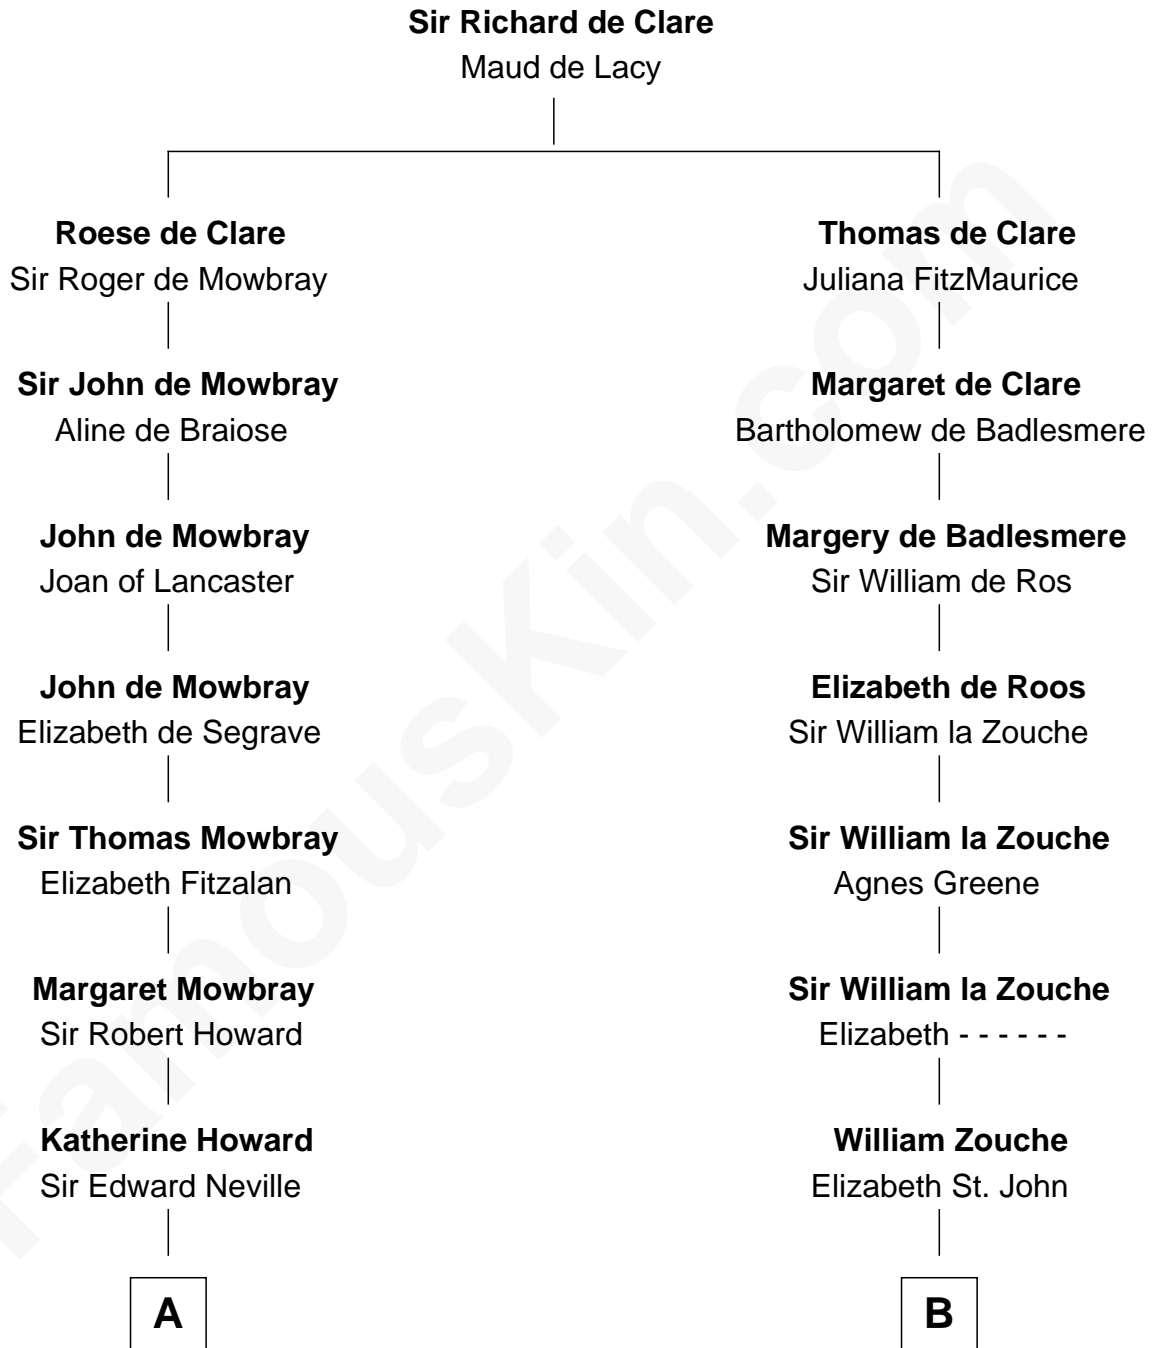

## Relationship Chart of

### John Marshall

4th Chief Justice of the U.S. Supreme Court

12th cousin 6 times removed of

### Robert Catesby

Leader of Gunpowder Plot

**C**

—  
**Mary Randolph Keith**  
Col. Thomas Marshall

—  
**John Marshall**  
*U.S. Supreme Court Chief Justice*

FamousKin.com