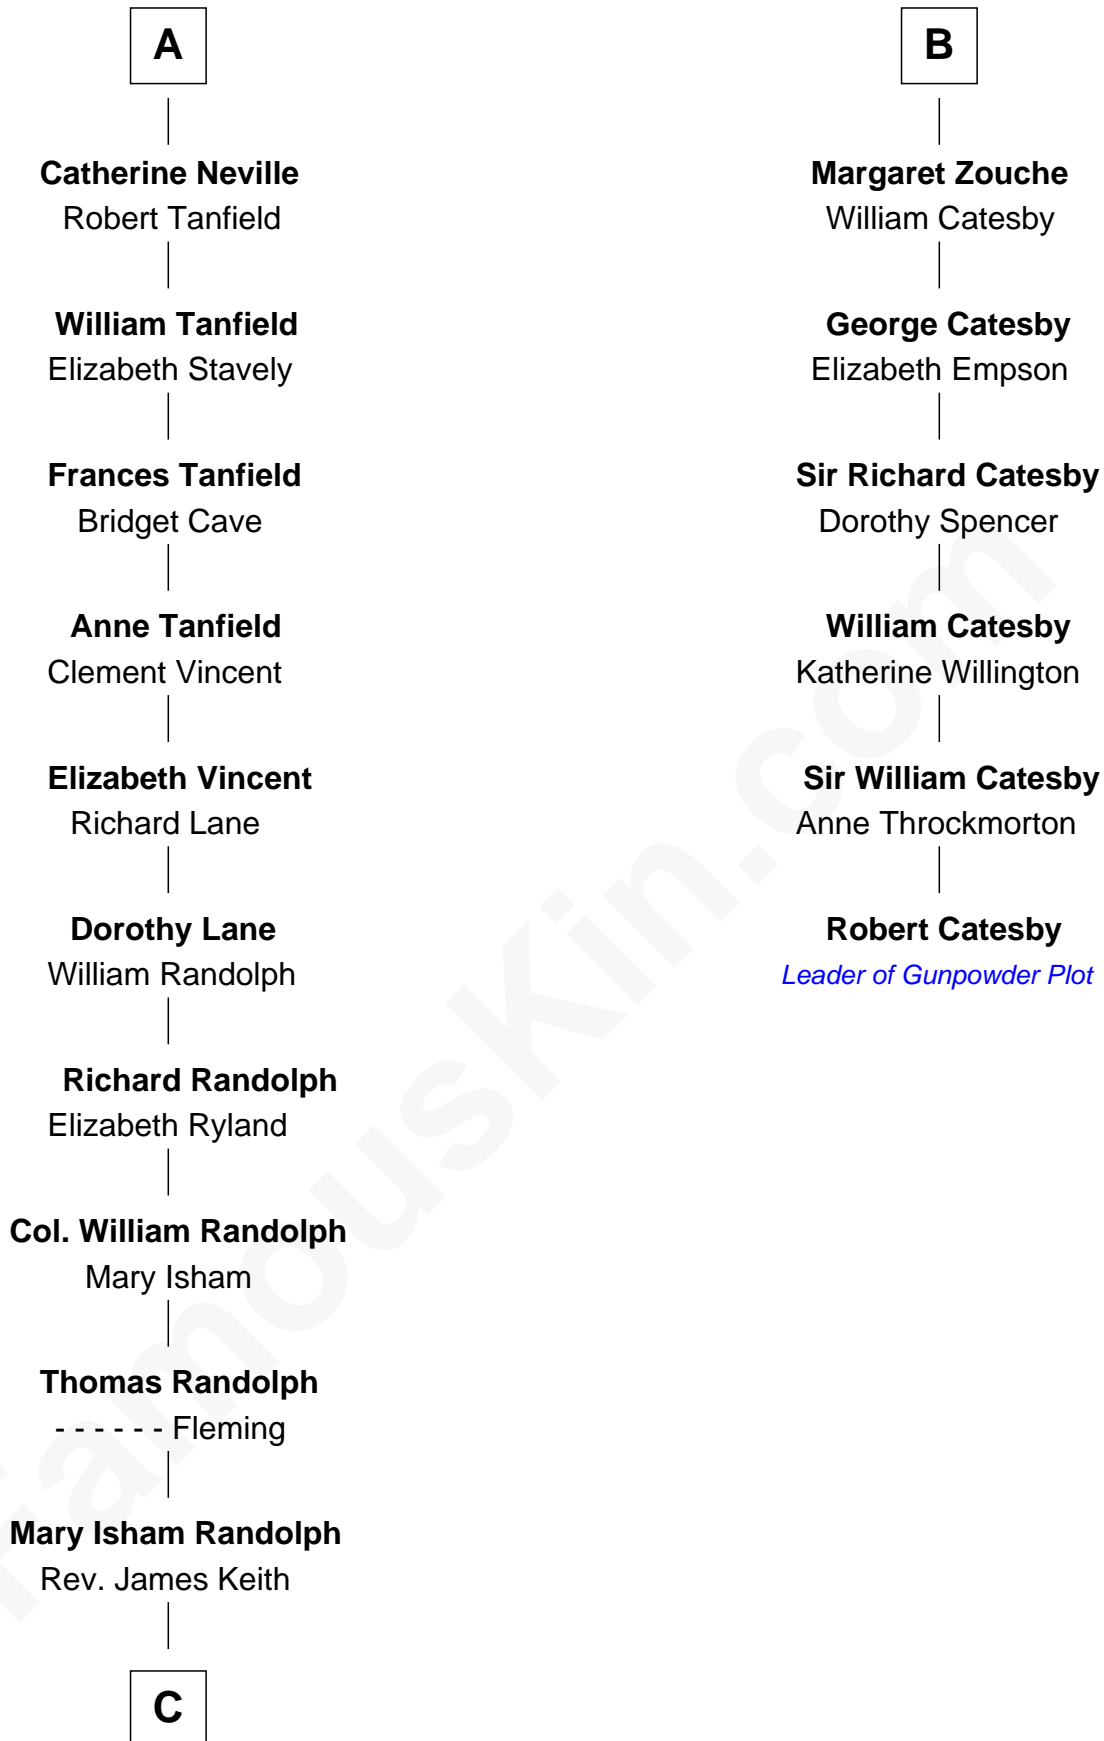

## Relationship Chart of

### John Marshall

4th Chief Justice of the U.S. Supreme Court

12th cousin 6 times removed of

### Robert Catesby

Leader of Gunpowder Plot

**C**

—  
**Mary Randolph Keith**  
Col. Thomas Marshall

—  
**John Marshall**  
*U.S. Supreme Court Chief Justice*

FamousKin.com