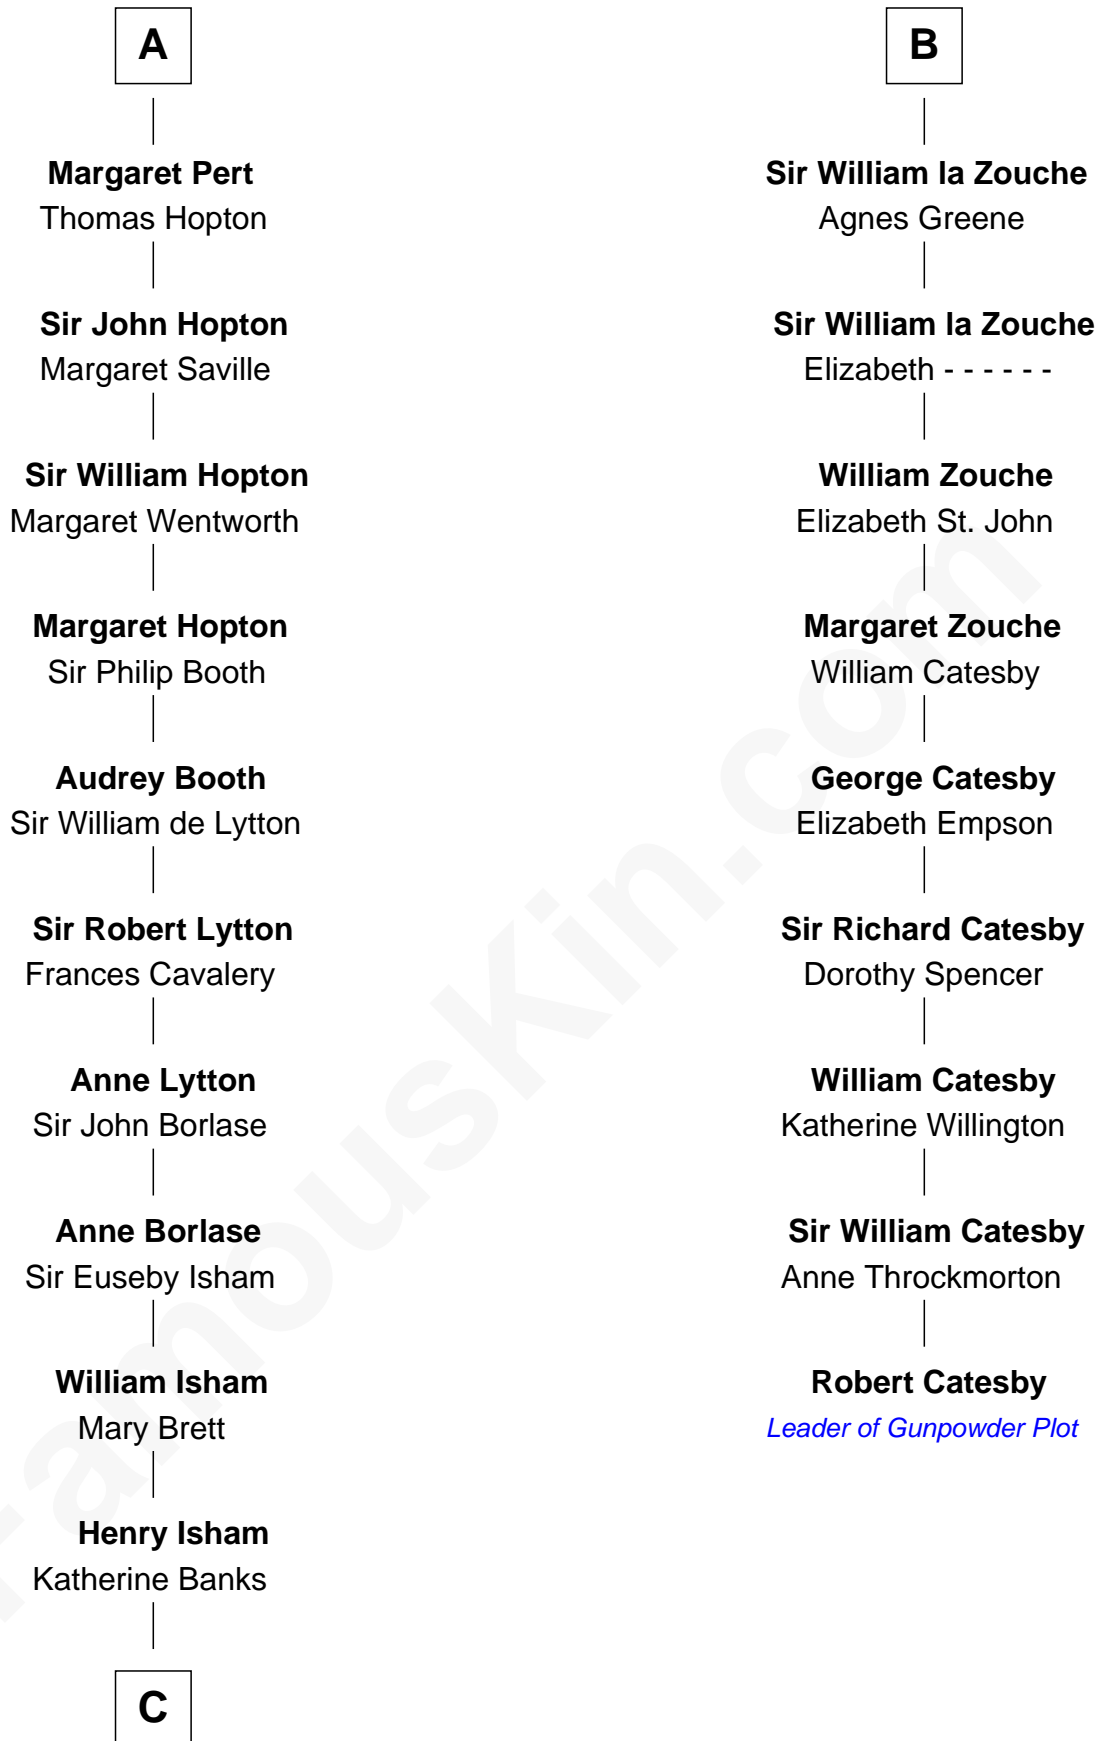

FamousKin.com

Relationship Chart of

John Marshall

4th Chief Justice of the U.S. Supreme Court

15th cousin 6 times removed of

Robert Catesby

Leader of Gunpowder Plot

Richard Avenal

C

—
Mary Isham
Col. William Randolph

—
Thomas Randolph
----- Fleming

—
Mary Isham Randolph
Rev. James Keith

—
Mary Randolph Keith
Col. Thomas Marshall

—
John Marshall
U.S. Supreme Court Chief Justice

FamousKin.com