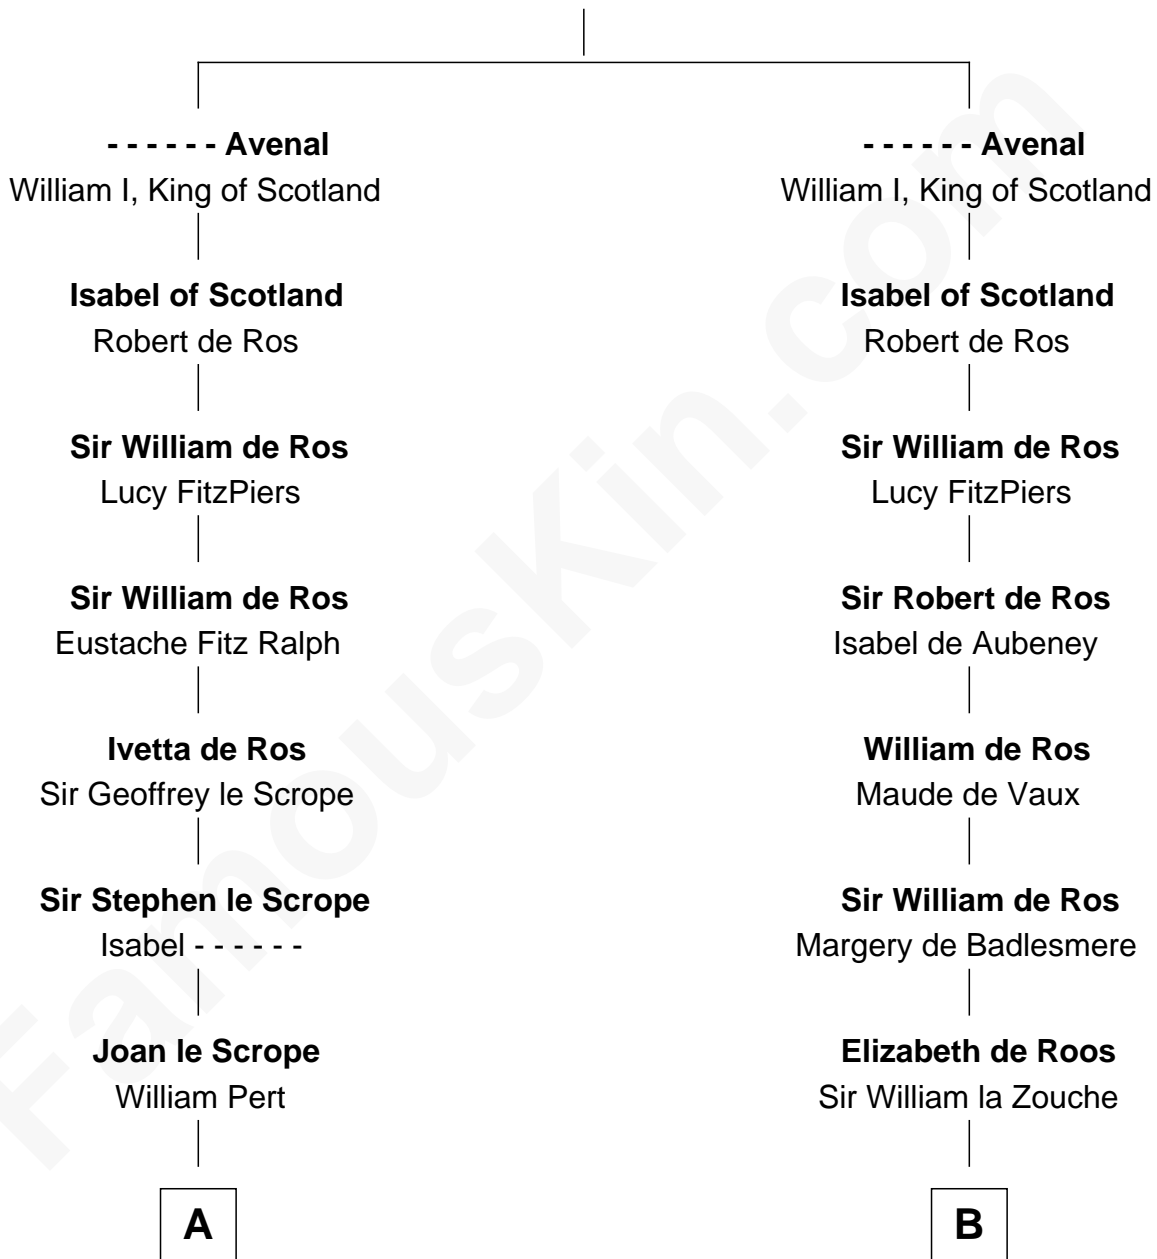

FamousKin.com

Relationship Chart of

John Marshall

4th Chief Justice of the U.S. Supreme Court

15th cousin 6 times removed of

Robert Catesby

Leader of Gunpowder Plot

Richard Avenal

C

—
Mary Isham
Col. William Randolph

—
Thomas Randolph
----- Fleming

—
Mary Isham Randolph
Rev. James Keith

—
Mary Randolph Keith
Col. Thomas Marshall

—
John Marshall
U.S. Supreme Court Chief Justice

FamousKin.com