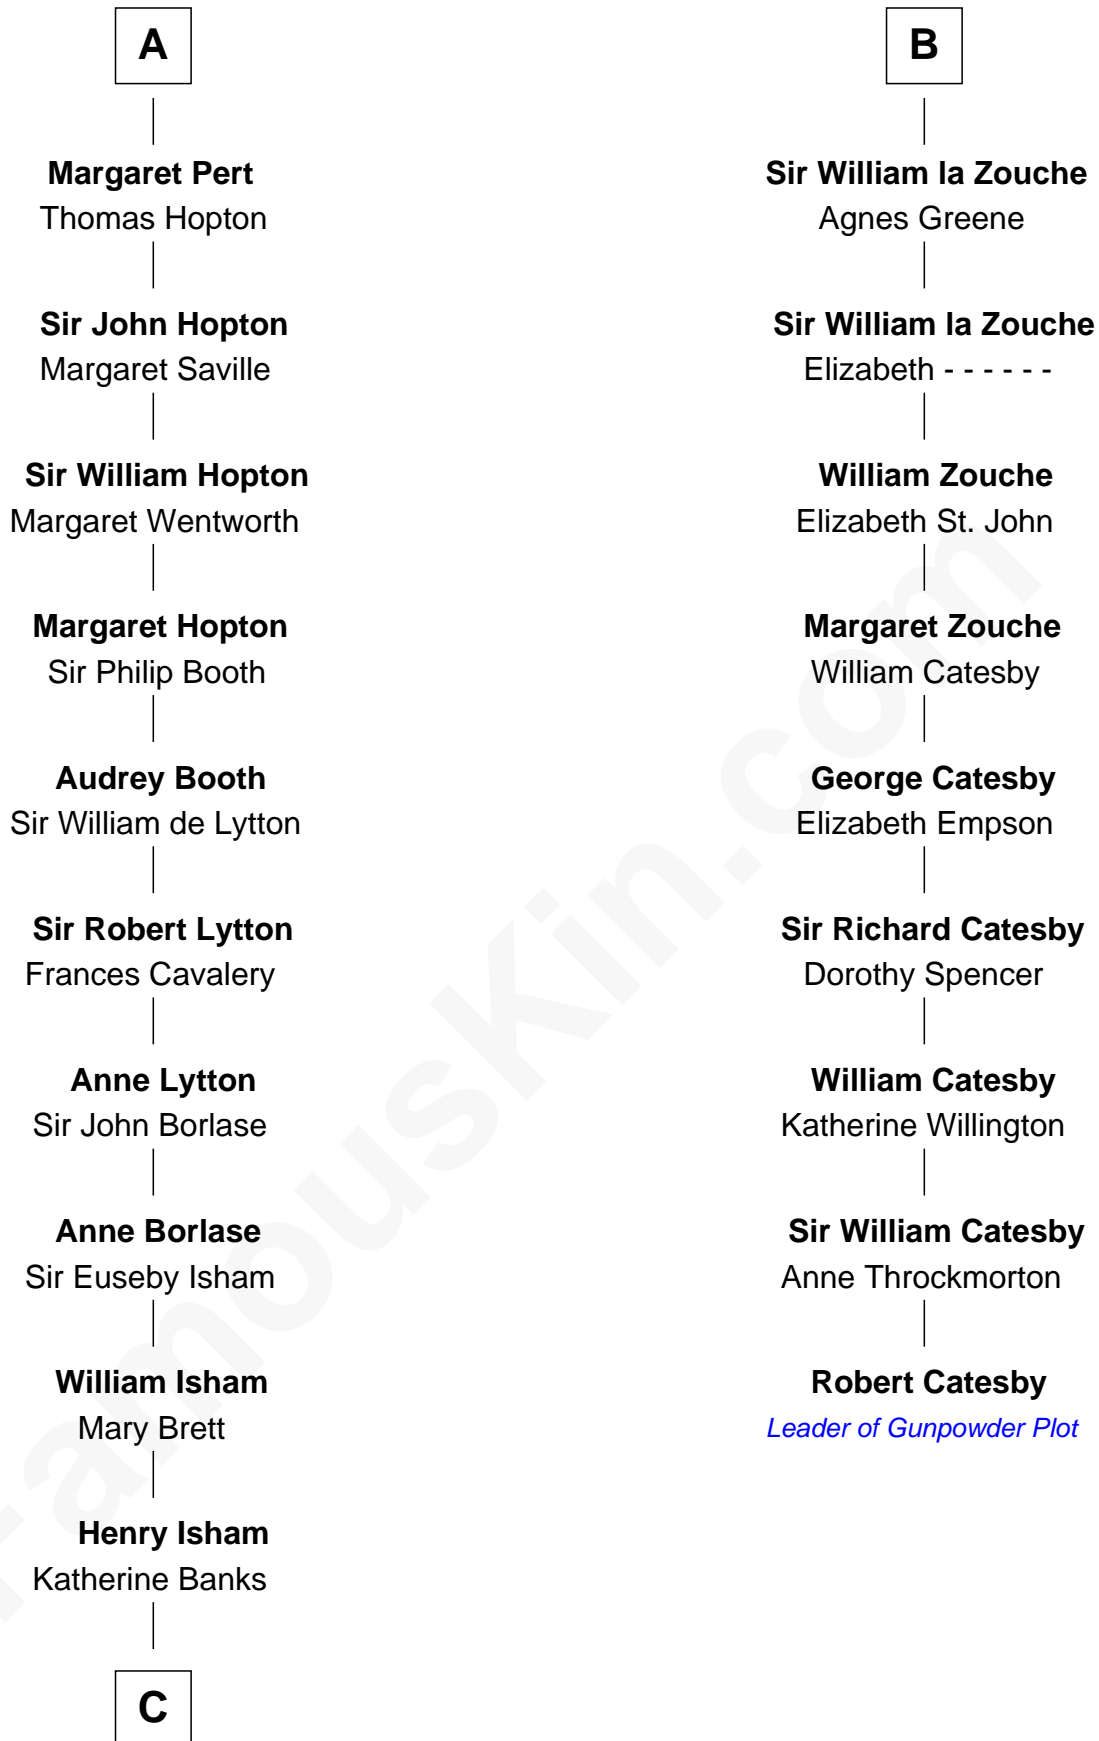

## Relationship Chart of

### John Marshall

4th Chief Justice of the U.S. Supreme Court

15th cousin 6 times removed of

**Robert Catesby**

Leader of Gunpowder Plot

**C**

—  
**Mary Isham**  
Col. William Randolph

—  
**Thomas Randolph**  
----- Fleming

—  
**Mary Isham Randolph**  
Rev. James Keith

—  
**Mary Randolph Keith**  
Col. Thomas Marshall

—  
**John Marshall**  
*U.S. Supreme Court Chief Justice*

FamousKin.com