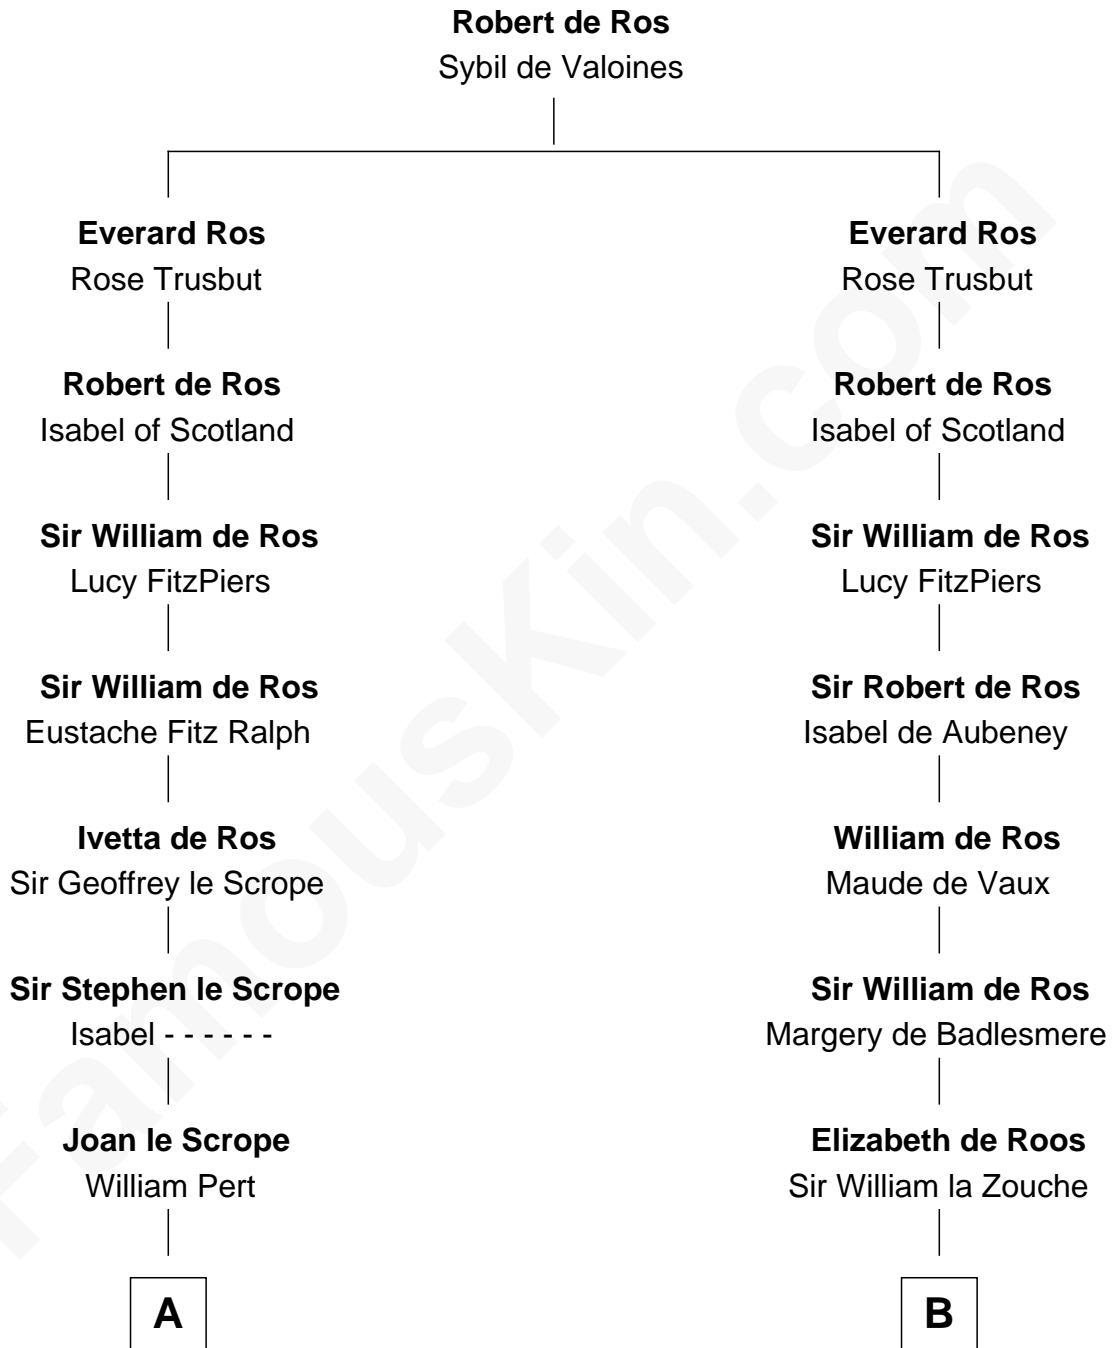

## Relationship Chart of

### John Marshall

4th Chief Justice of the U.S. Supreme Court

15th cousin 6 times removed of

**Robert Catesby**

Leader of Gunpowder Plot

**C**

—  
**Mary Isham**  
Col. William Randolph

—  
**Thomas Randolph**  
----- Fleming