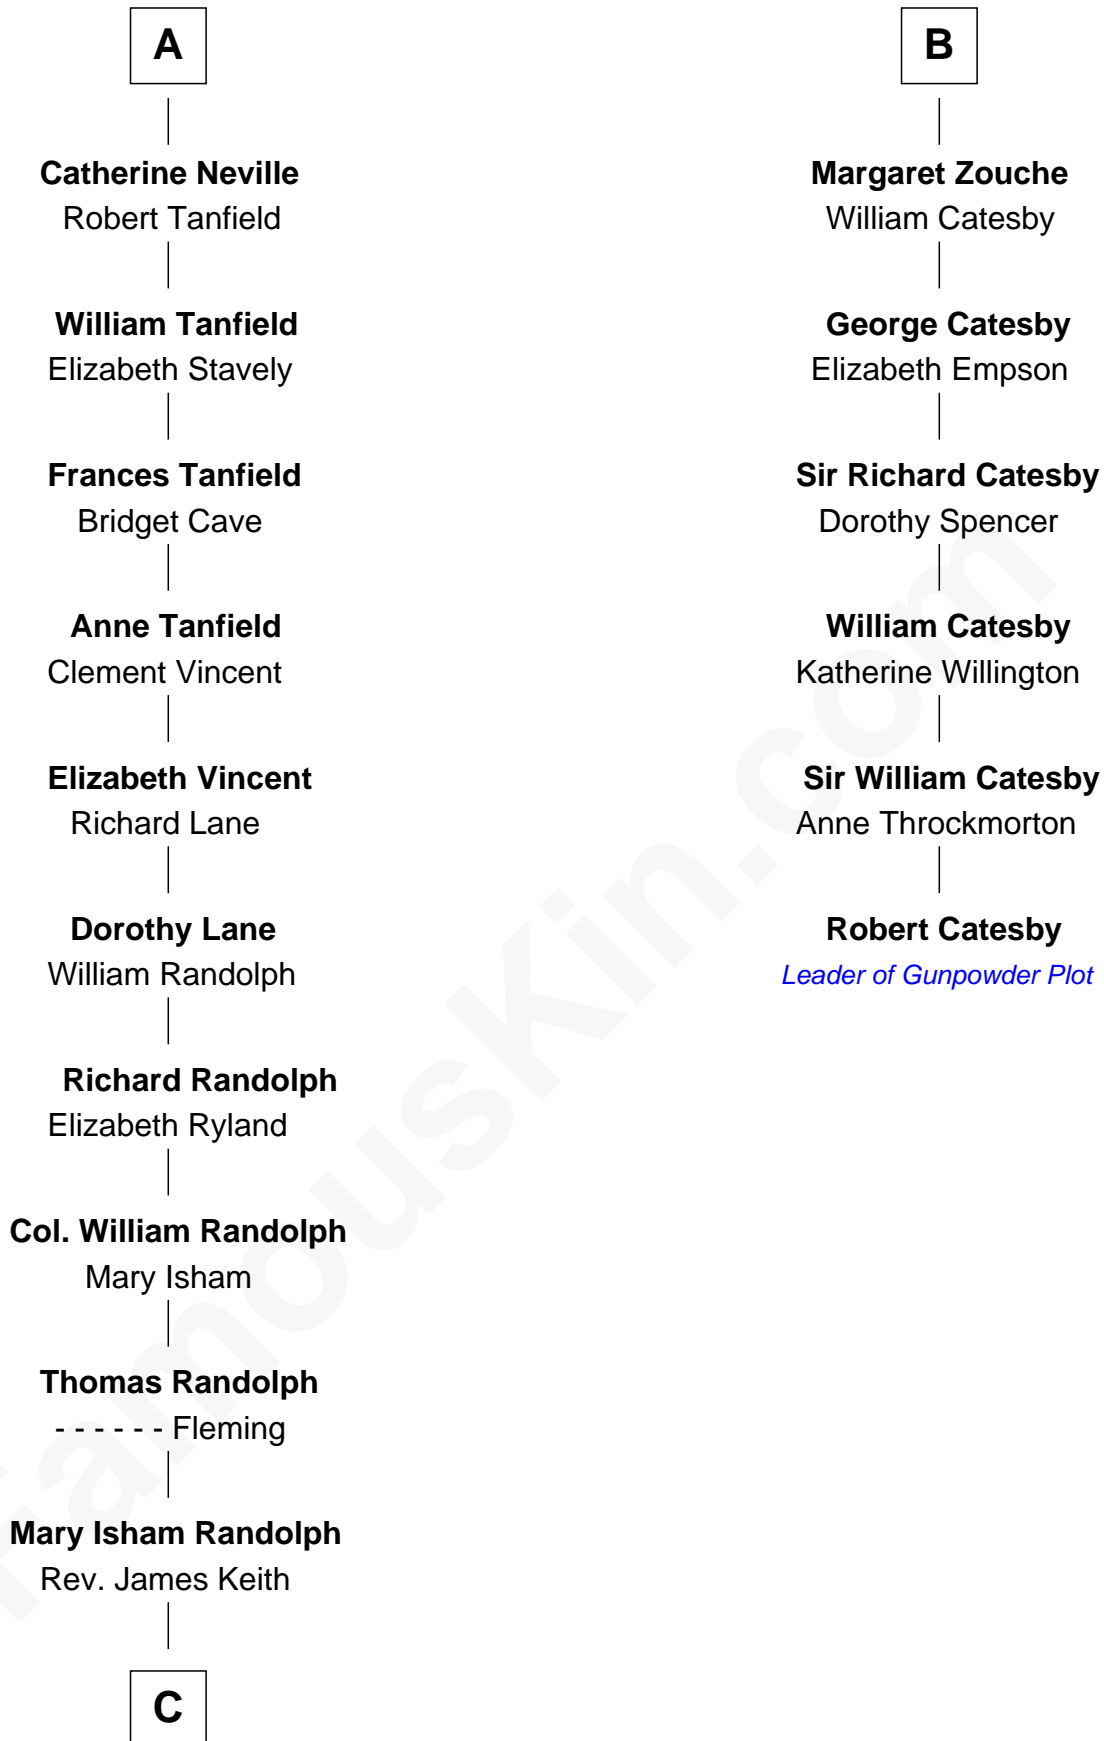

FamousKin.com

Relationship Chart of

John Marshall

4th Chief Justice of the U.S. Supreme Court

12th cousin 6 times removed of

Robert Catesby

Leader of Gunpowder Plot

William de Braiose

Eva Marshal

C

—
Mary Randolph Keith
Col. Thomas Marshall

—
John Marshall
U.S. Supreme Court Chief Justice

FamousKin.com