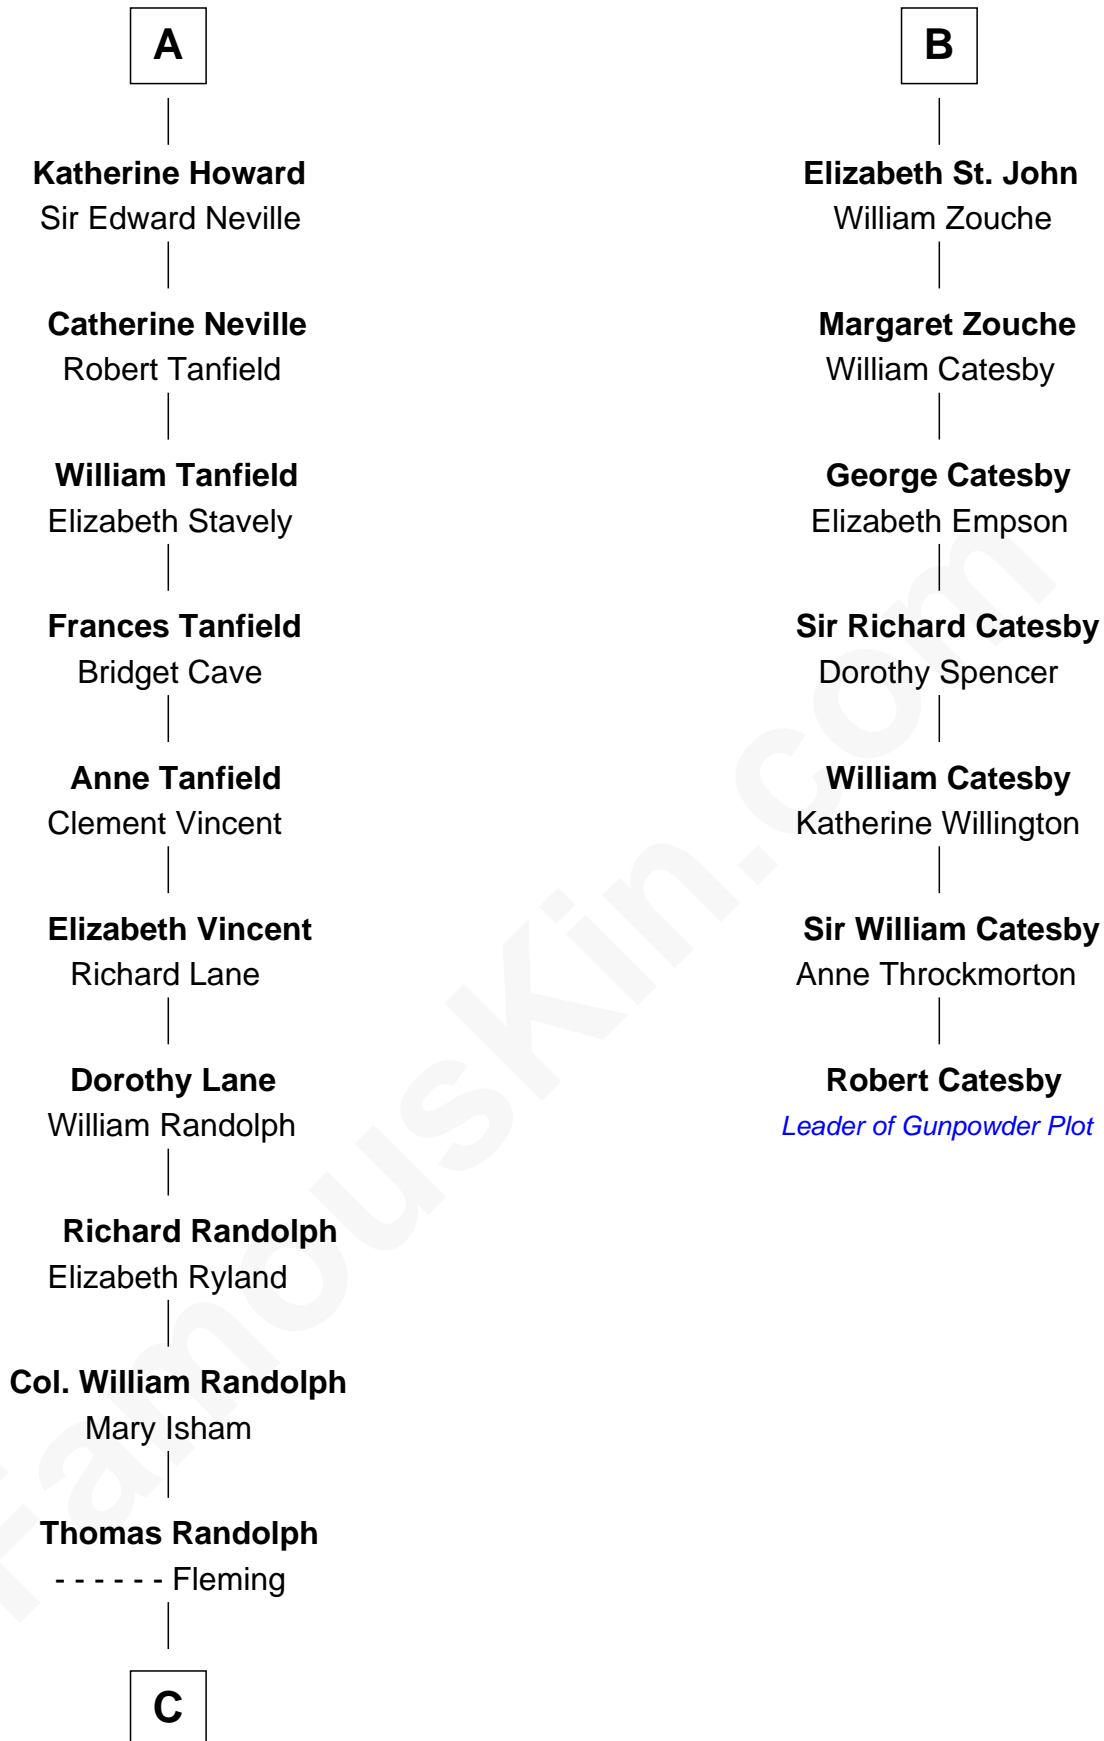

FamousKin.com

Relationship Chart of

John Marshall

4th Chief Justice of the U.S. Supreme Court

13th cousin 6 times removed of

Robert Catesby

Leader of Gunpowder Plot

Sir William de Beauchamp

Mary - - - - -

Sir John Beauchamp

Edith Stourton

Margaret Beauchamp

Sir Oliver St. John

B

C

—
Mary Isham Randolph