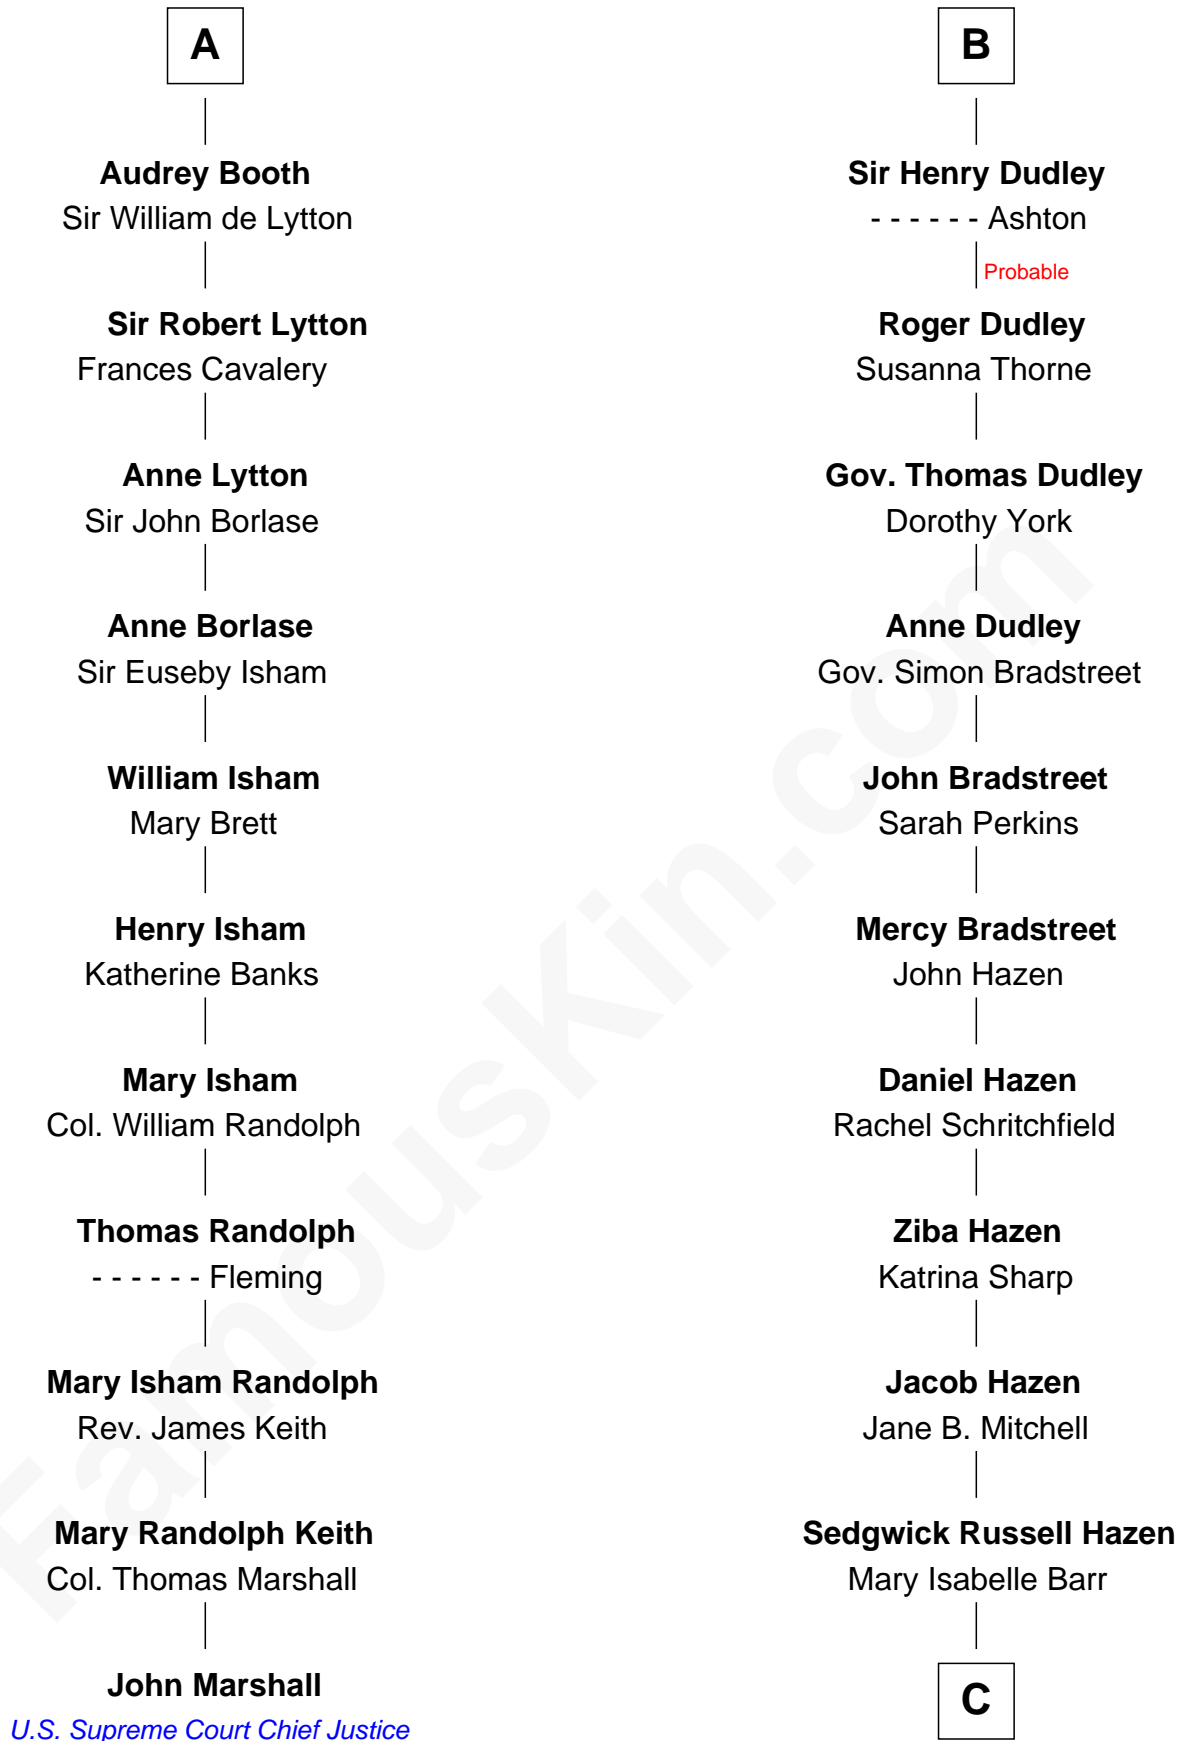

FamousKin.com Relationship Chart of

John Marshall

4th Chief Justice of the U.S. Supreme Court

17th cousin 3 times removed of

J. K. Simmons

TV and Movie Actor

Eudo la Zouche
Milicent de Cantilupe

Sir William la Zouche

Sir Roger Wentworth

Margaret Wentworth

Sir William Hopton

Margaret Hopton

Sir Philip Booth

A

Eve la Zouche

Sir Maurice de Berkeley

Thomas de Berkeley

Katherine de Clyvedon

Sir John Berkeley

Elizabeth Betteshorne

Elizabeth Berkeley

Sir John Sutton

Sir Edmund Sutton

Joyce Tiptoft

Sir Edward Sutton

Cecily Willoughby

Sir John Sutton

Cecily Grey

B

C

Lewis Jacob Hazen

Emma Broaddus Lewis