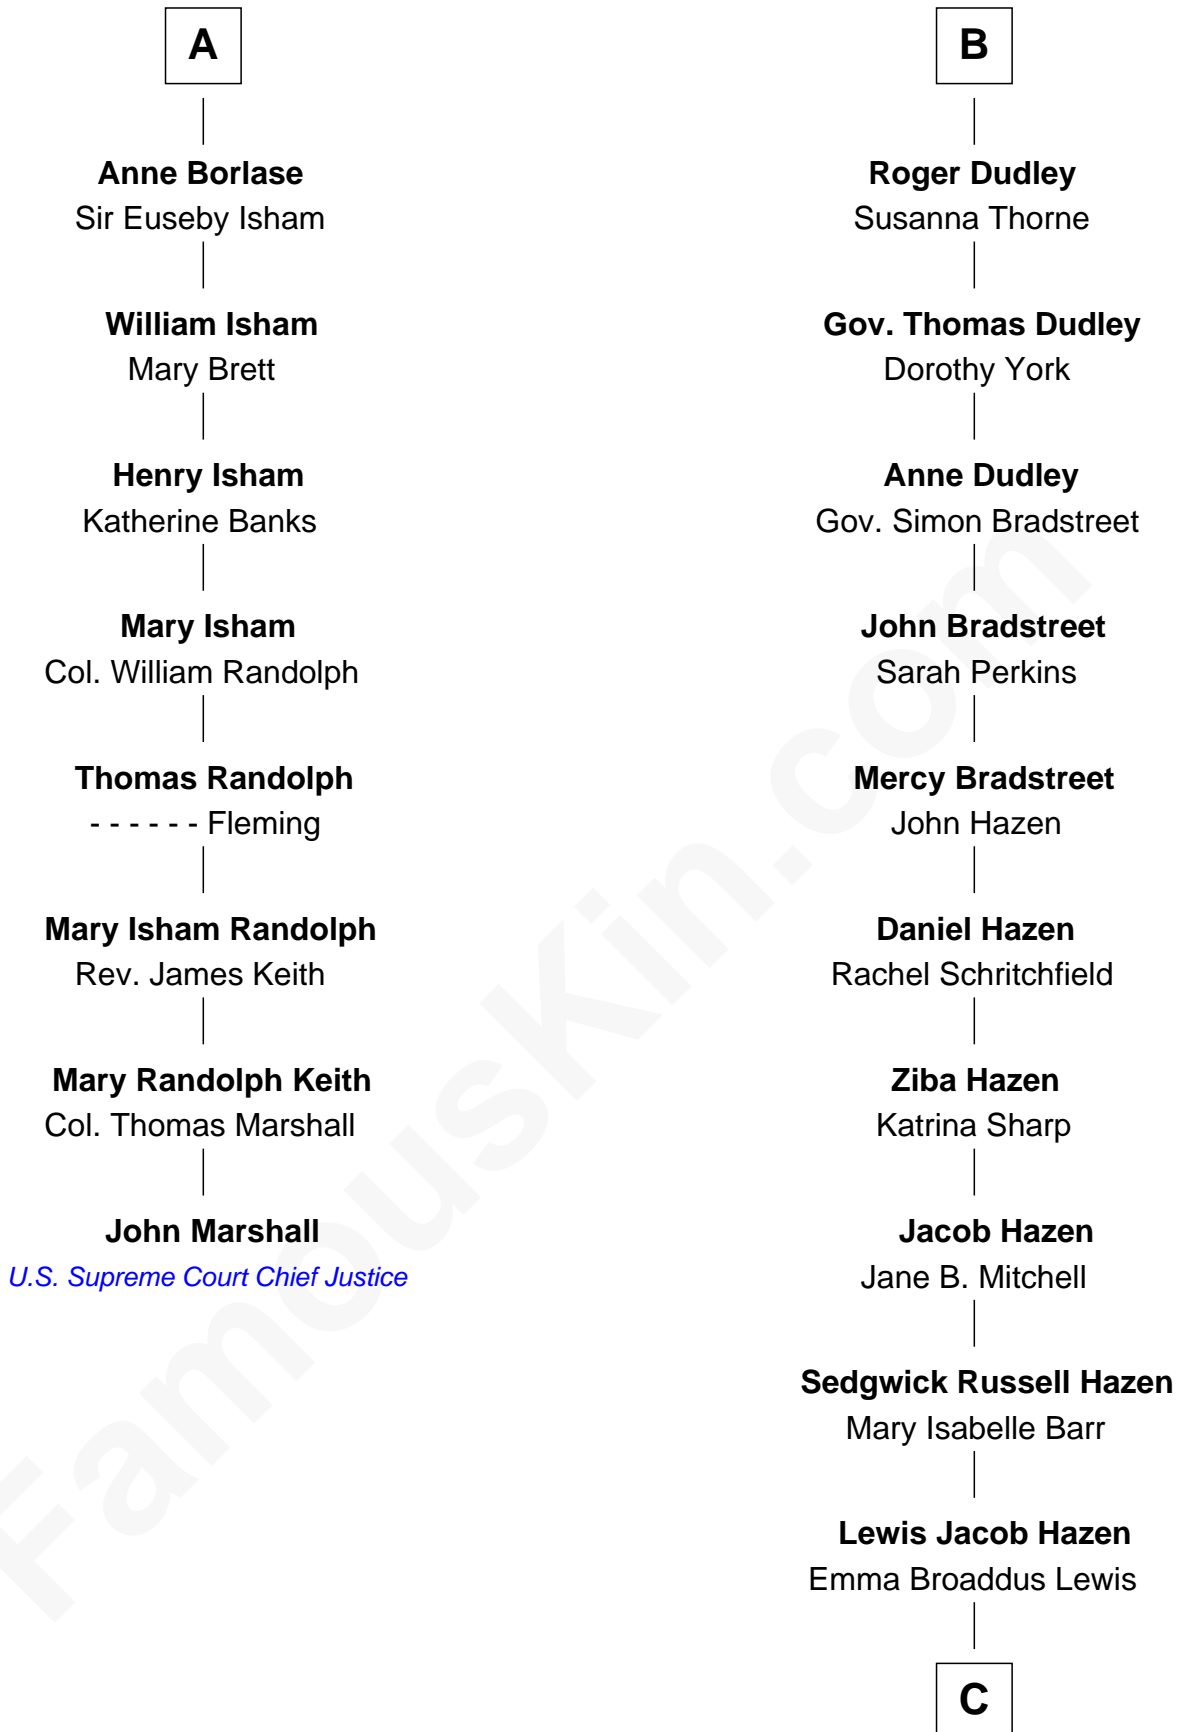

FamousKin.com Relationship Chart of

John Marshall

4th Chief Justice of the U.S. Supreme Court

14th cousin 5 times removed of

J. K. Simmons

TV and Movie Actor

Sir Philip le Despencer

Elizabeth - - - - -

Sir Philip le Despencer

Elizabeth de Tibetot

Margery Despencer

Sir Roger Wentworth

Margaret Wentworth

Sir William Hopton

Margaret Hopton

Sir Philip Booth

Cecily Willoughby

Sir John Sutton

Cecily Grey

Sir Henry Dudley

- - - - - Ashton

Probable

B

C