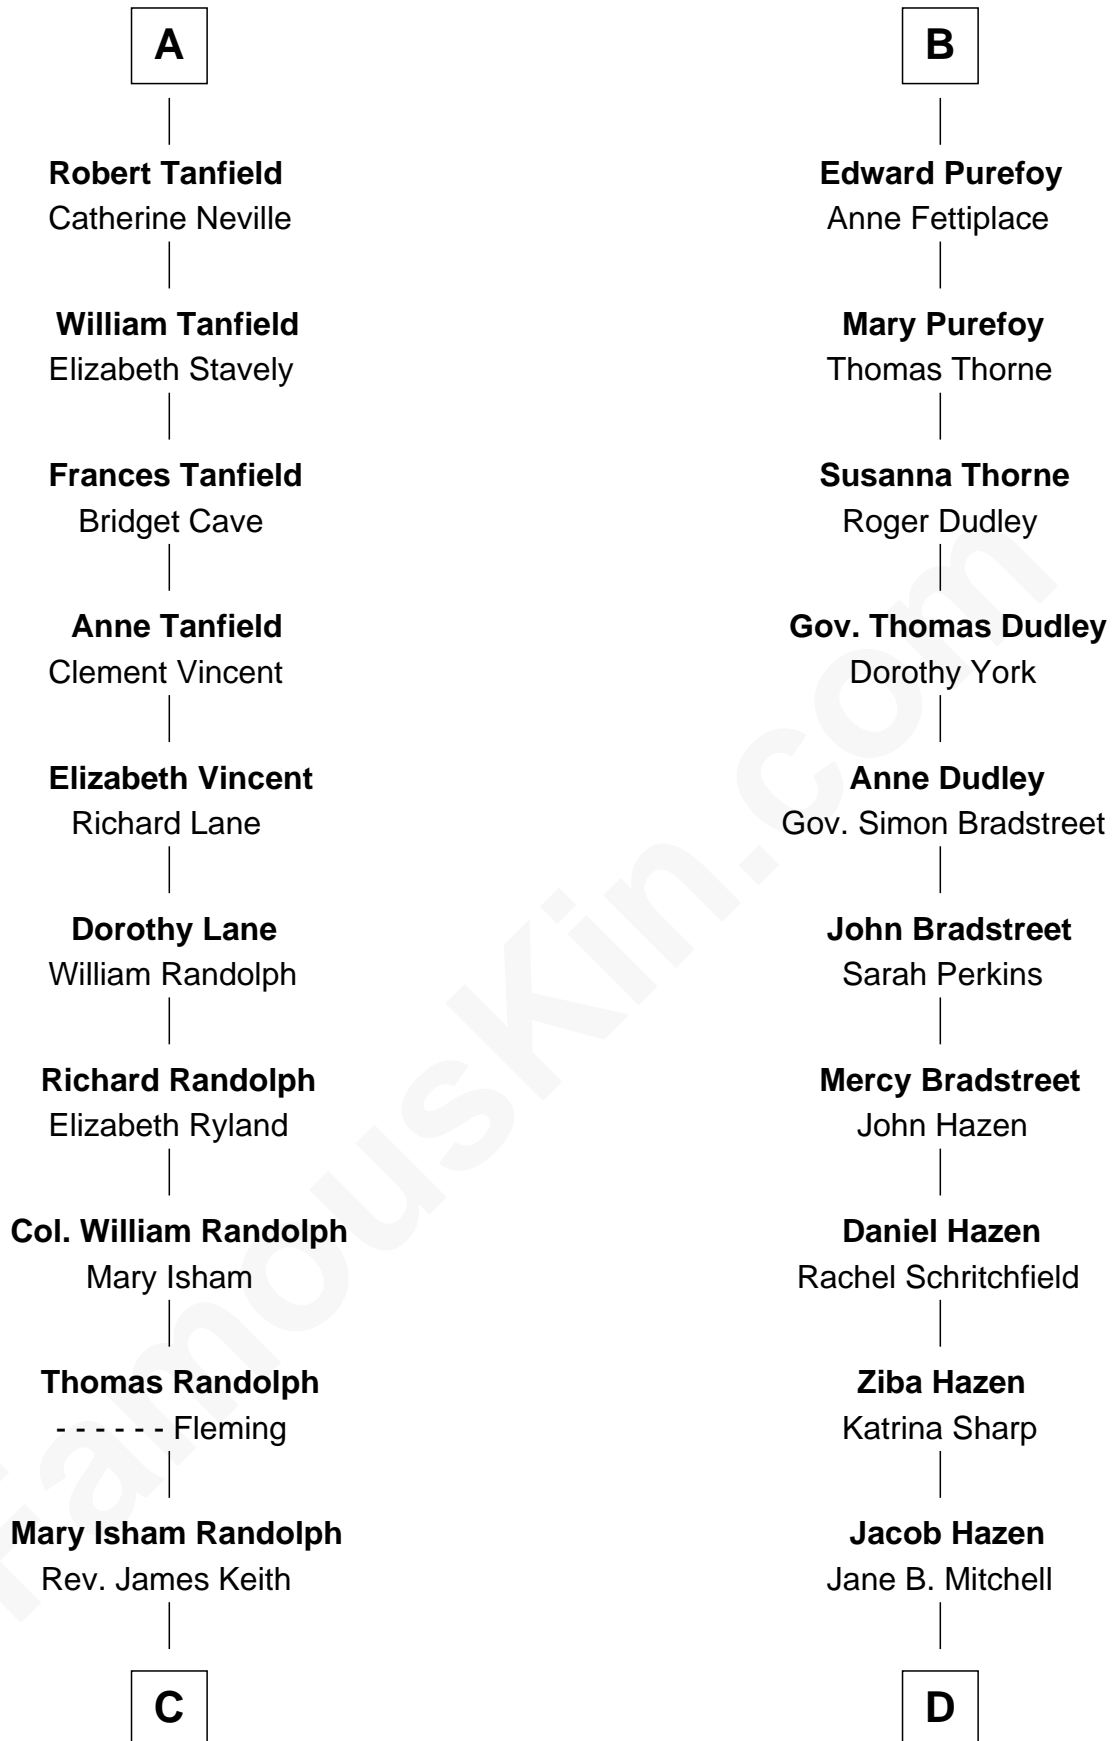

FamousKin.com Relationship Chart of

John Marshall

4th Chief Justice of the U.S. Supreme Court

18th cousin 3 times removed of

J. K. Simmons

TV and Movie Actor

Sir Nicholas Audley

Joan Martin

C

Mary Randolph Keith
Col. Thomas Marshall

John Marshall
U.S. Supreme Court Chief Justice

D

Sedgwick Russell Hazen
Mary Isabelle Barr

Lewis Jacob Hazen
Emma Broaddus Lewis

Ruth Hazen
Col. Ralph Archibald Kimble