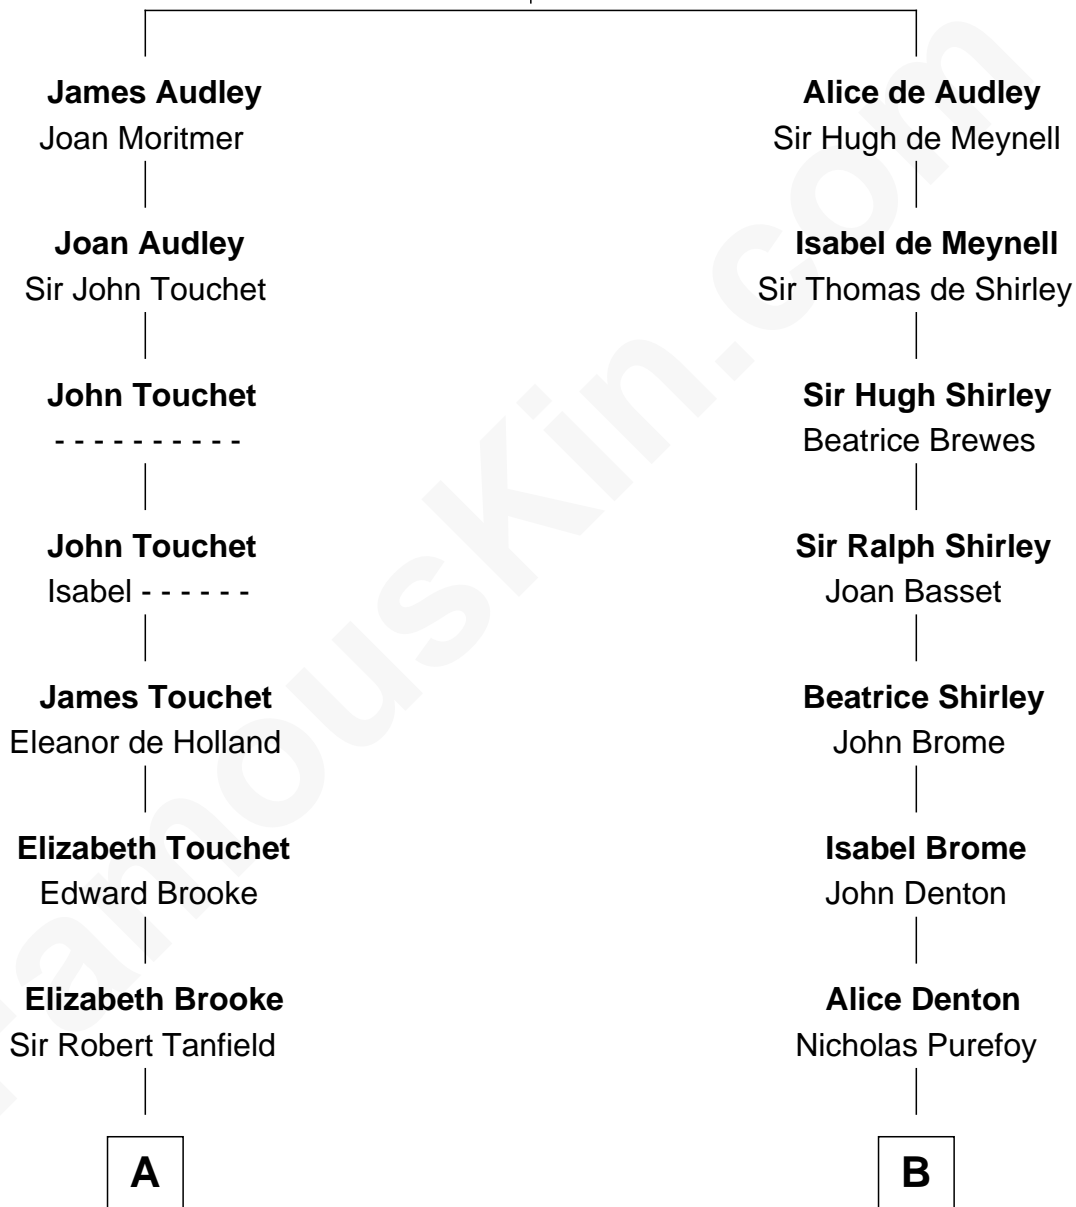

FamousKin.com Relationship Chart of

John Marshall

4th Chief Justice of the U.S. Supreme Court

18th cousin 3 times removed of

J. K. Simmons

TV and Movie Actor

Sir Nicholas Audley

Joan Martin

C

Mary Randolph Keith
Col. Thomas Marshall

John Marshall
U.S. Supreme Court Chief Justice

D

Sedgwick Russell Hazen
Mary Isabelle Barr

Lewis Jacob Hazen
Emma Broaddus Lewis

Ruth Hazen
Col. Ralph Archibald Kimble