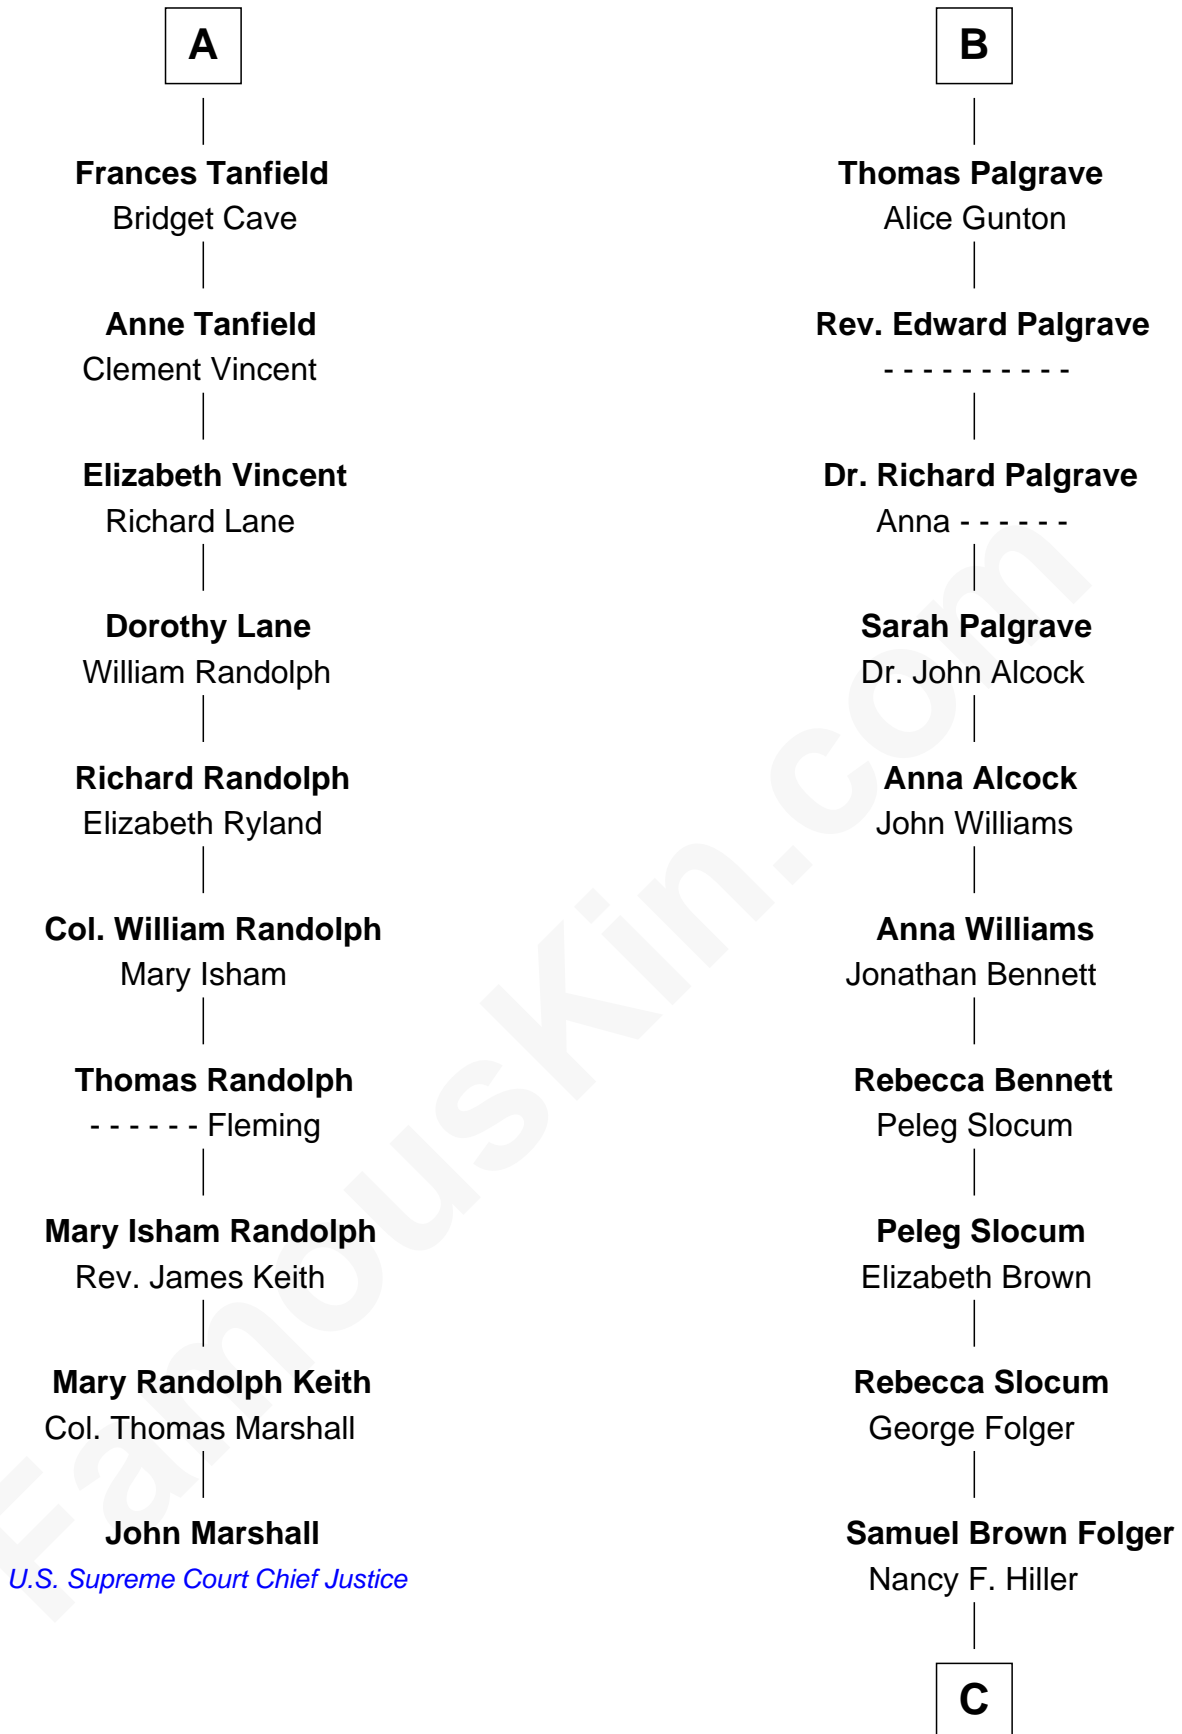

## Relationship Chart of

### John Marshall

4th Chief Justice of the U.S. Supreme Court

16th cousin 2 times removed of

### Henry Clay Folger

Founder of Folger Shakespeare Library and Chairman of Standard Oil

**Henry Plantagenet**  
Maud de Chaworth

**C**

Henry Clay Folger

Eliza Jane Clark

Henry Clay Folger

*Chairman of Standard Oil*