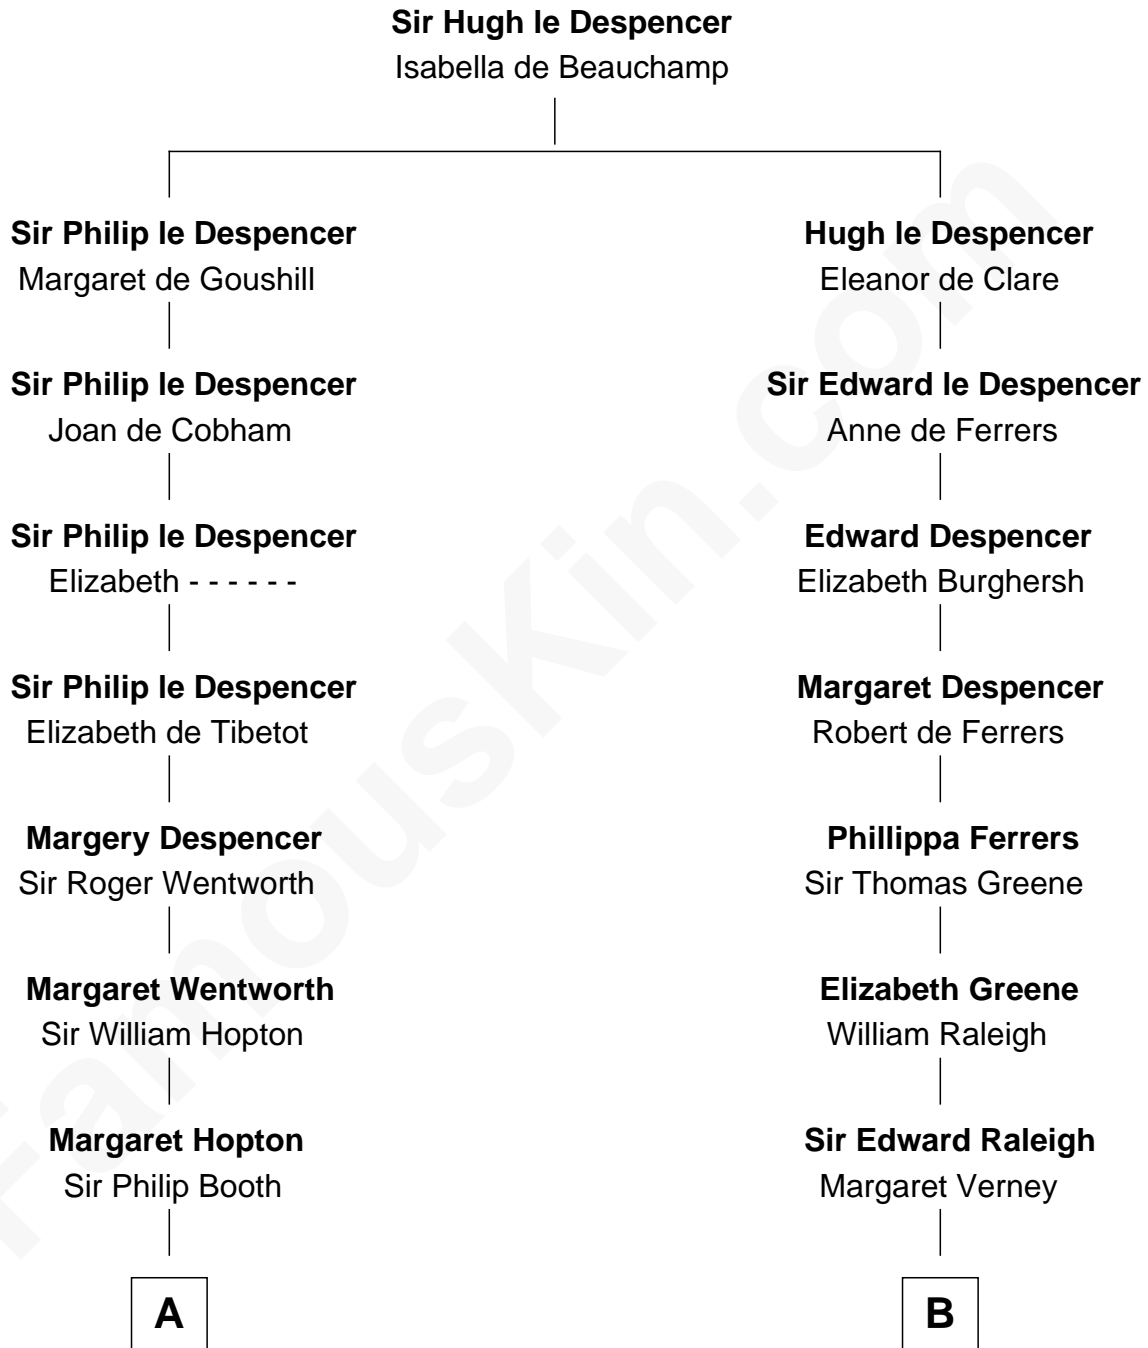

## Relationship Chart of

### John Marshall

4th Chief Justice of the U.S. Supreme Court

17th cousin 1 time removed of

**J. A. Folger**

Founder of Folger Coffee Company

C

Samuel Brown Folger

Nancy F. Hiller