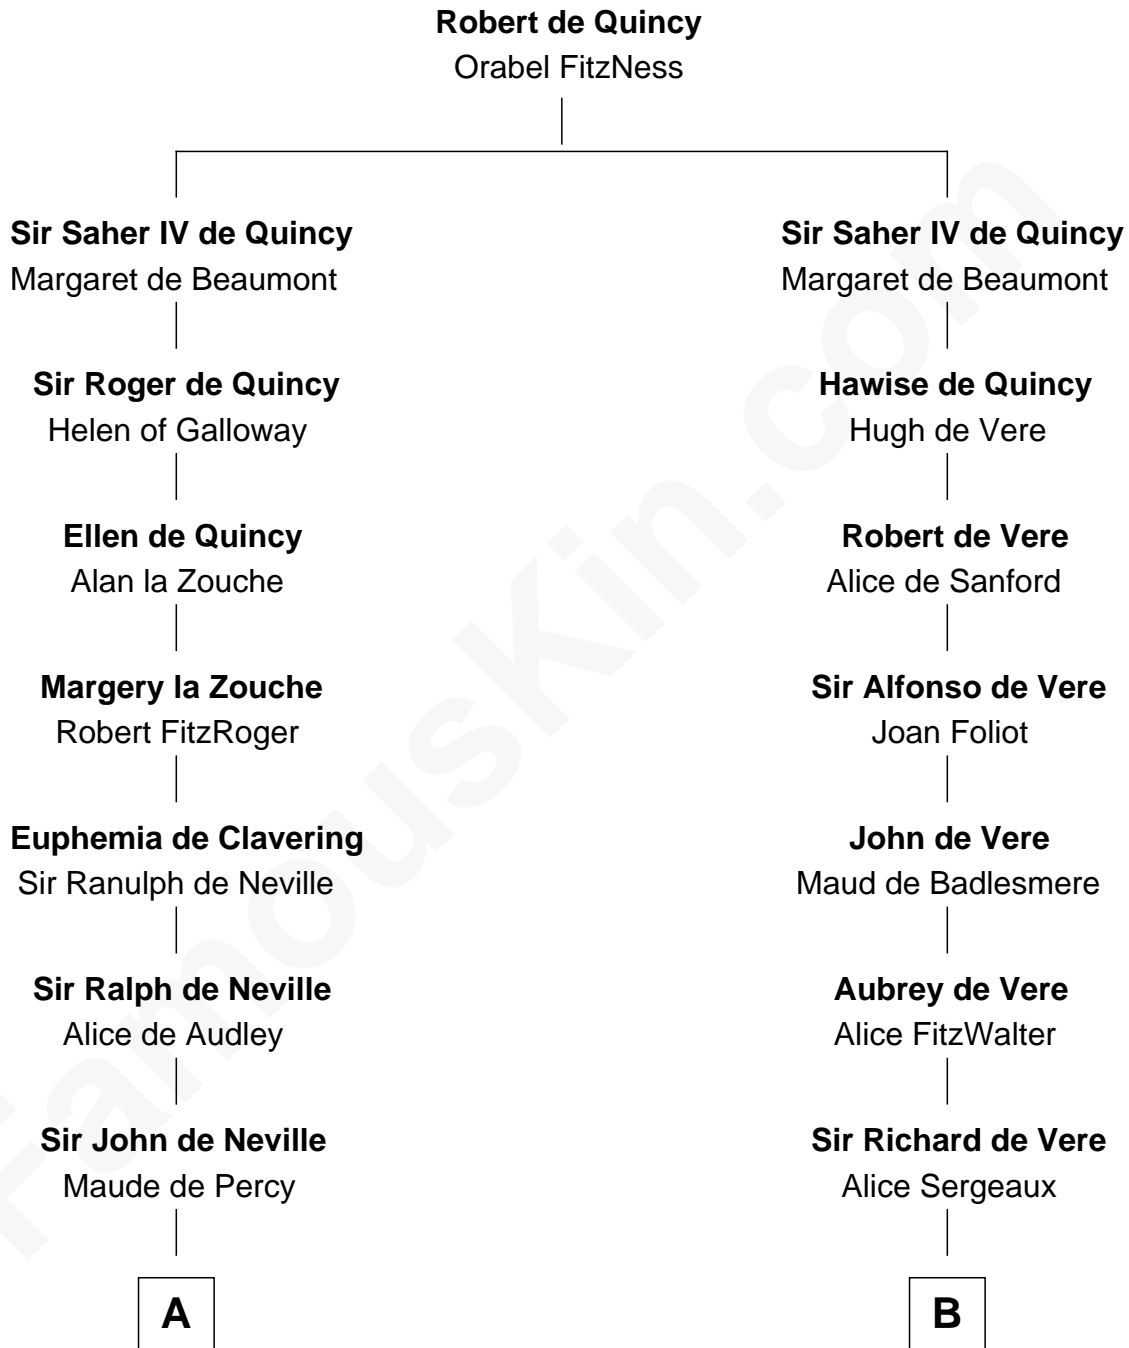

FamousKin.com

Relationship Chart of

John Marshall

4th Chief Justice of the U.S. Supreme Court

18th cousin 2 times removed of

Samuel Howard

Boston Tea Party Participant

FamousKin.com