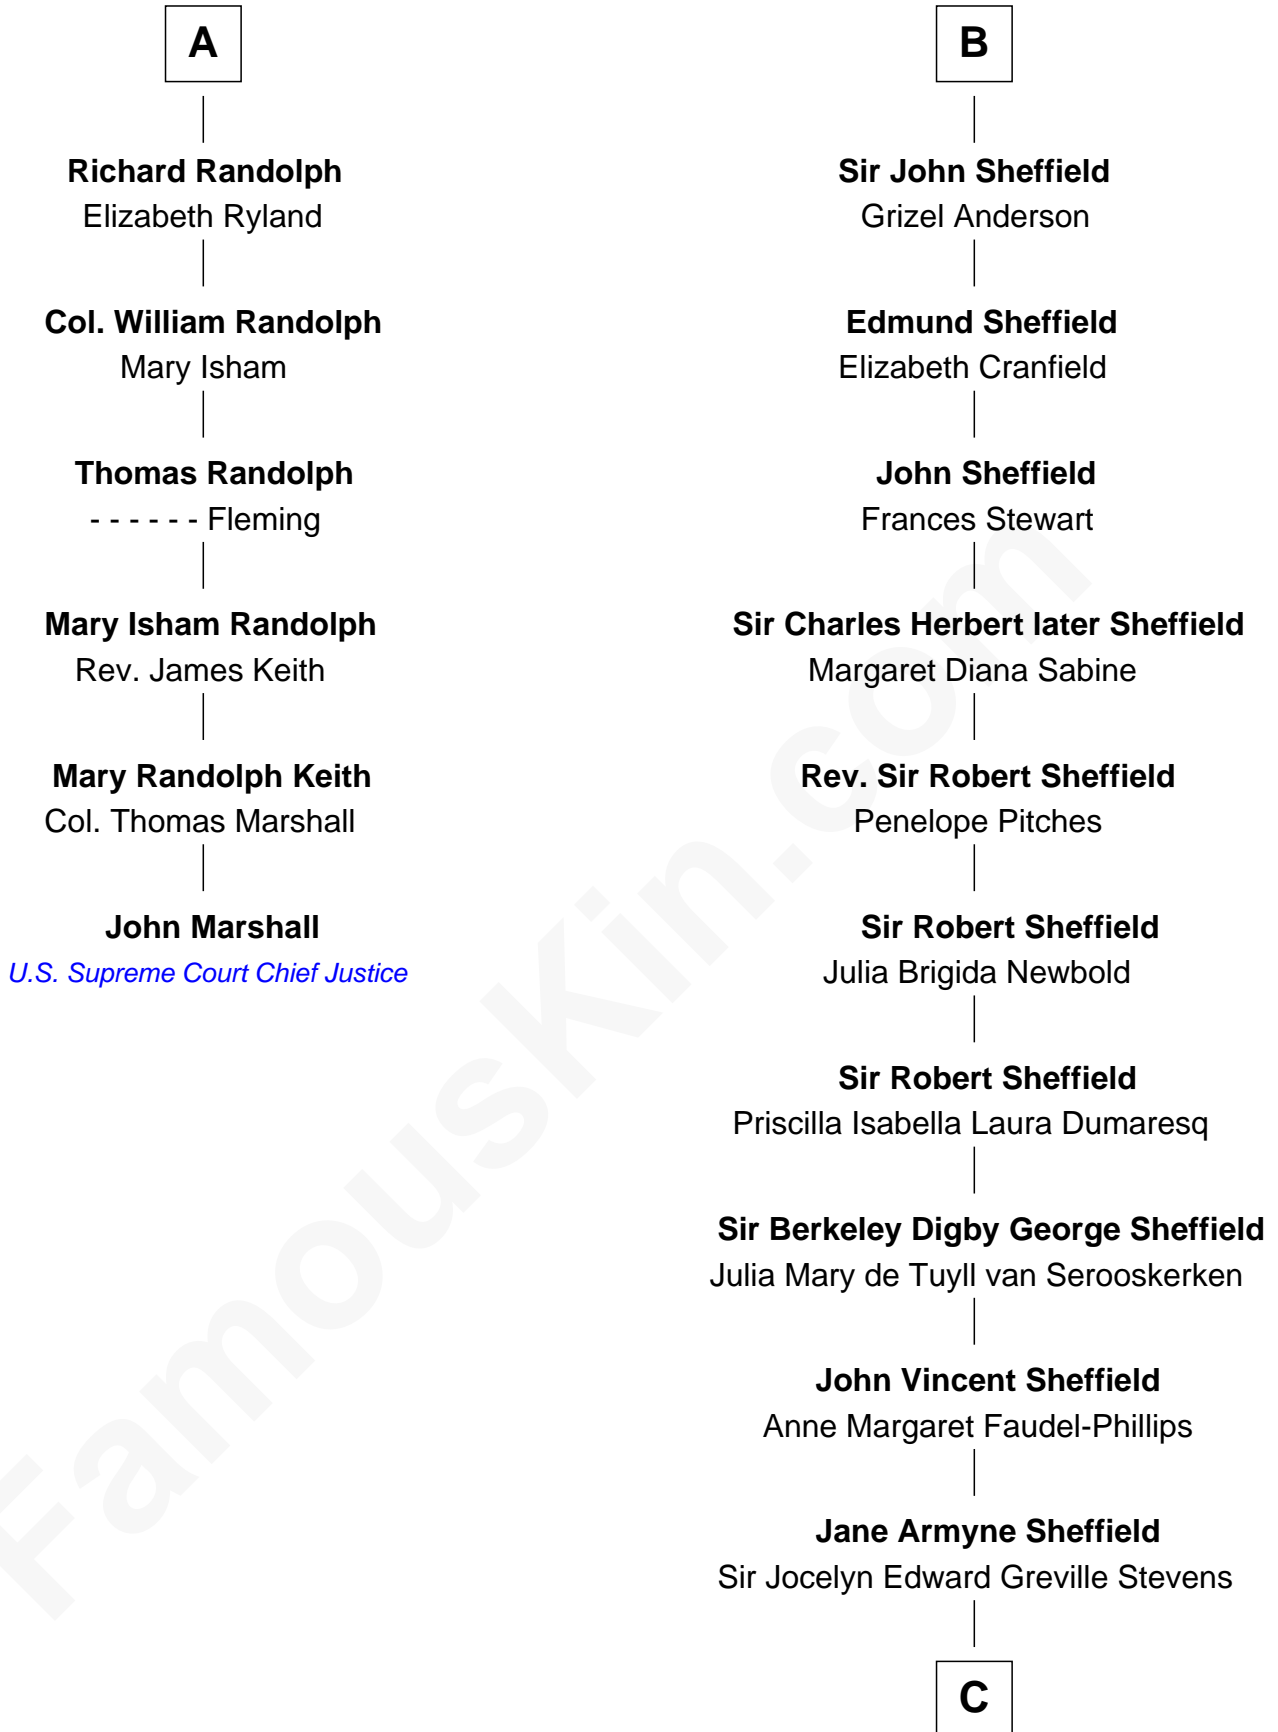

FamousKin.com

Relationship Chart of

John Marshall

4th Chief Justice of the U.S. Supreme Court

12th cousin 6 times removed of

Cara Delevingne

Fashion Model and Movie Actress

Sir Ralph Neville

Joan Beaufort

Sir Edward Neville

Katherine Howard

Catherine Neville

Robert Tanfield

William Tanfield

Elizabeth Stavelly

Frances Tanfield

Sir Richard Neville

Alice Montagu

Eleanor Neville

Thomas Stanley

George Stanley

Joan le Strange

Jane Stanley

Sir Robert Sheffield

Edmund Sheffield

Anne de Vere

Sir John Sheffield

Douglas Howard

Edmund Sheffield

Ursula Tyrwhitt

B

Pandora Anne Stevens
Charles Hamar Delevingne