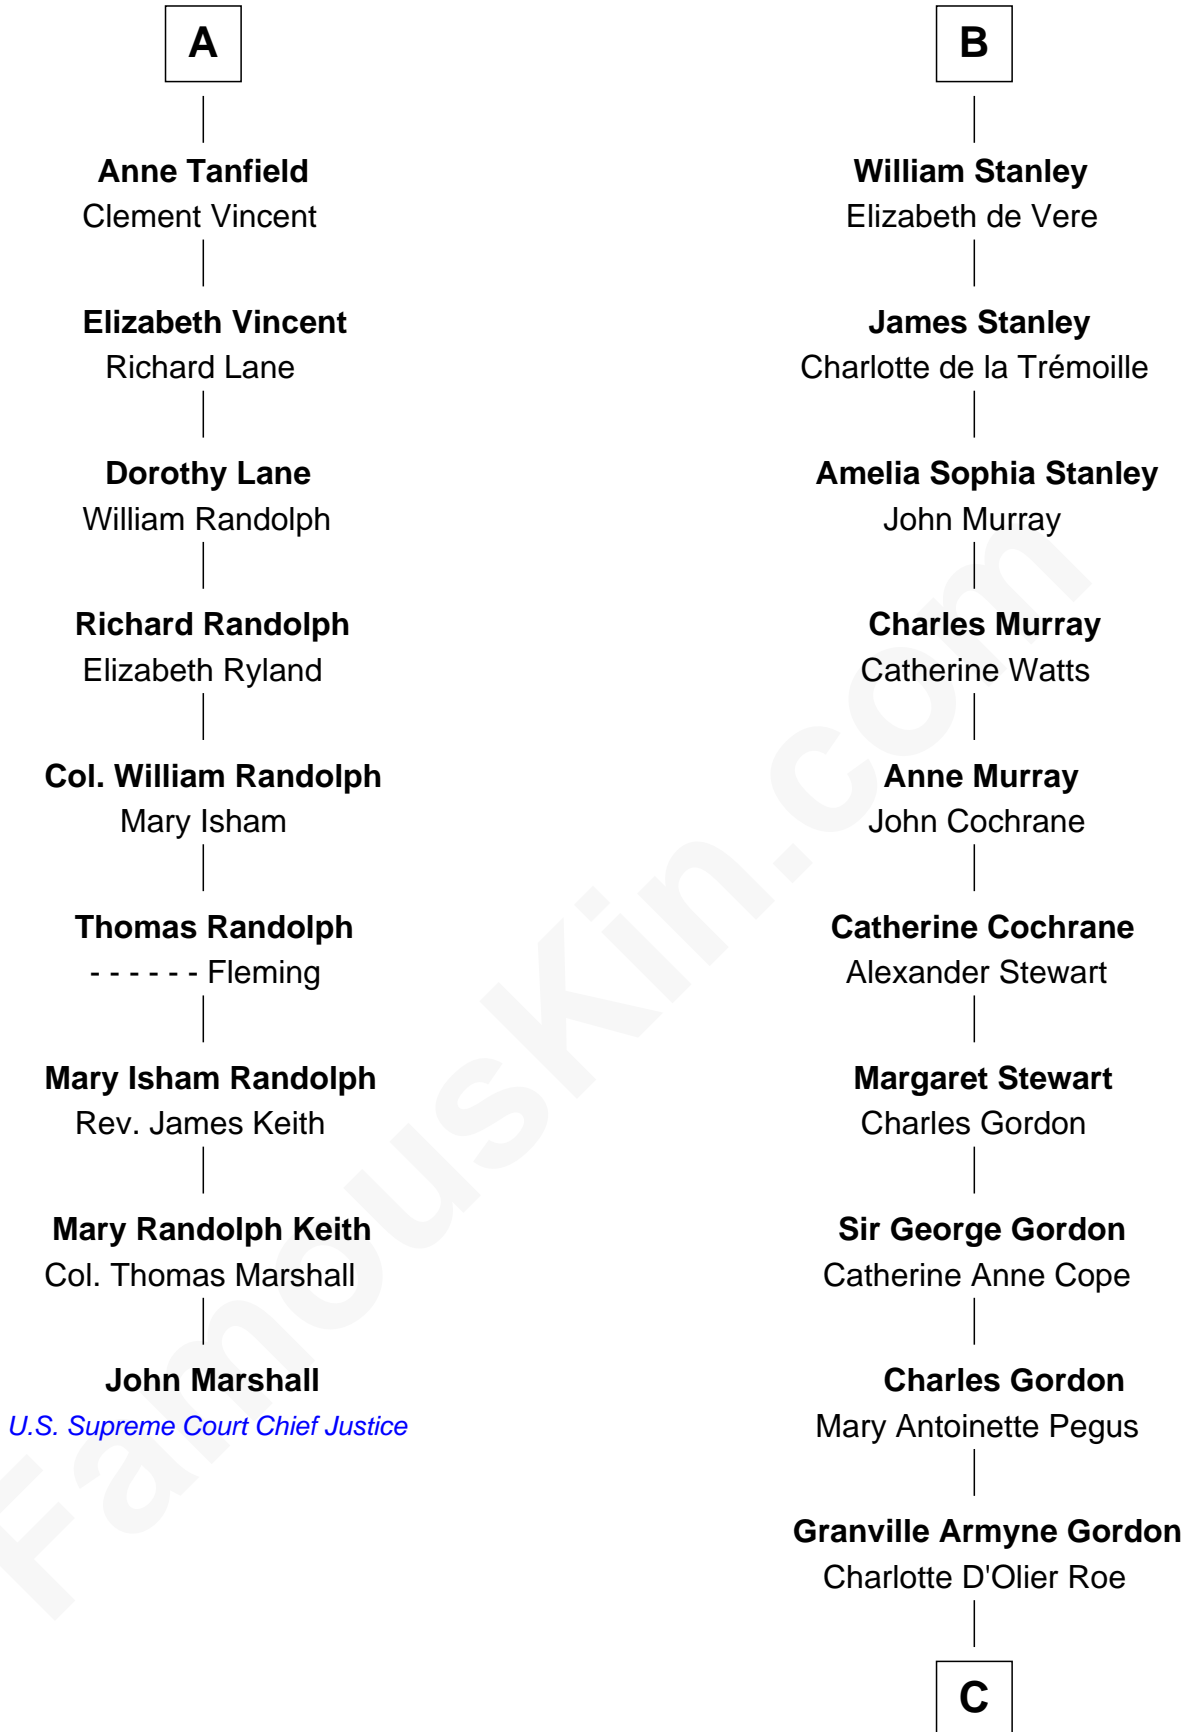

## Relationship Chart of

### John Marshall

4th Chief Justice of the U.S. Supreme Court

15th cousin 6 times removed of

### Cara Delevingne

Fashion Model and Movie Actress

C

**Armyne Evelyne Gordon**

Sir Lionel Lawson Faudel-Phillips

**Anne Margaret Faudel-Phillips**

John Vincent Sheffield

**Jane Armyne Sheffield**