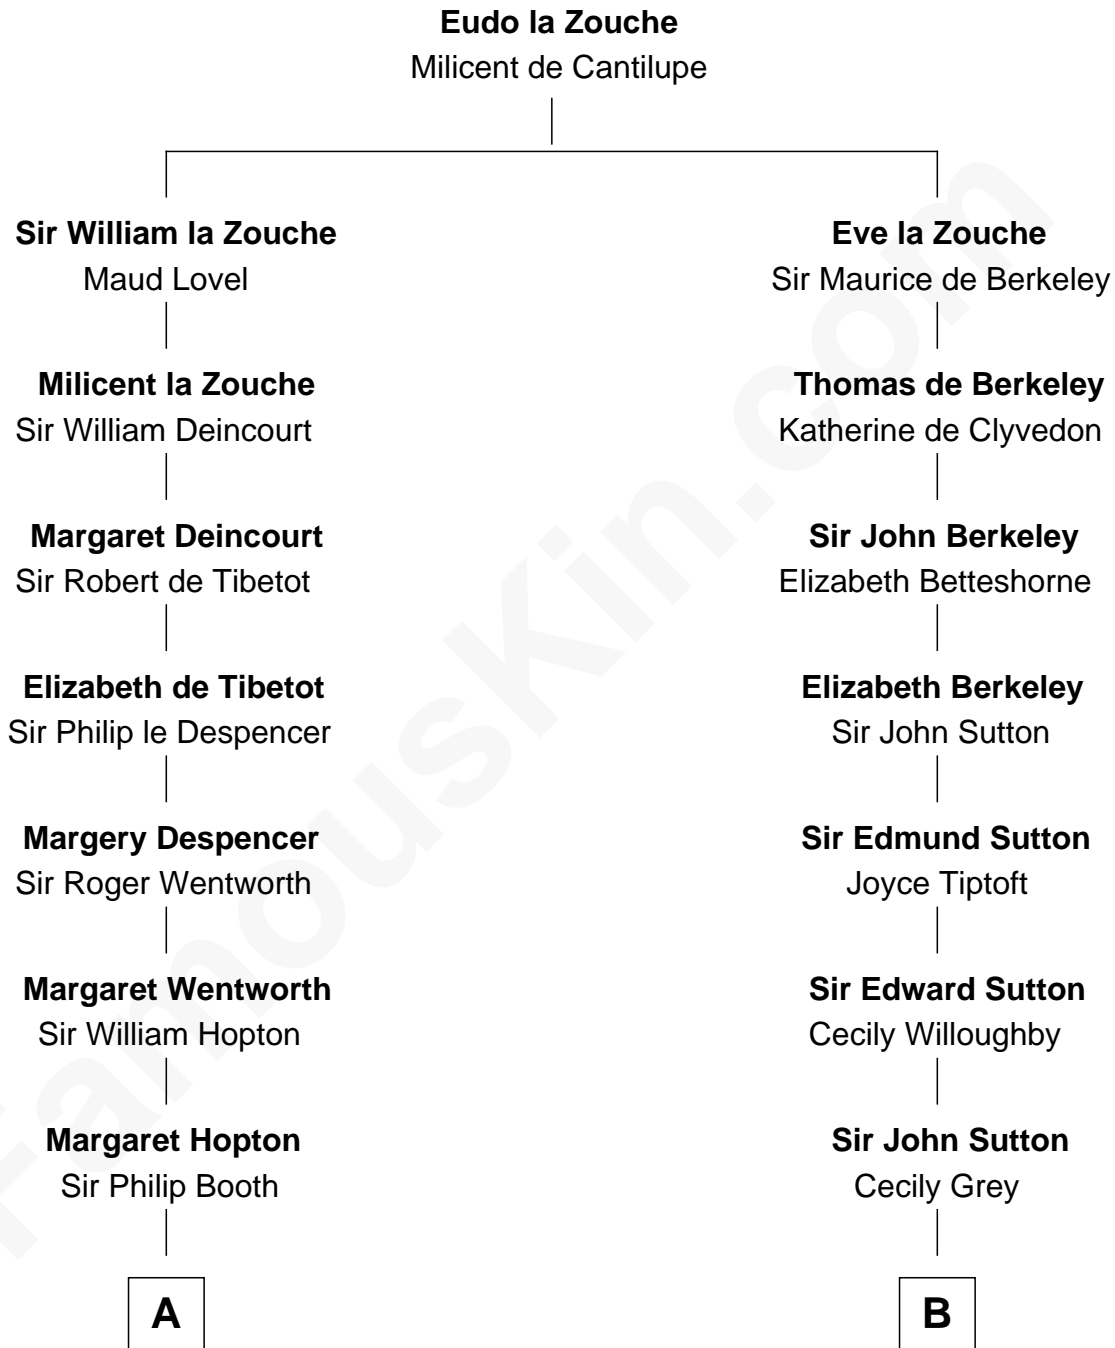

FamousKin.com

Relationship Chart of

John Marshall

4th Chief Justice of the U.S. Supreme Court

17th cousin 1 time removed of

Dr. H. H. Holmes

Serial Killer aka "Devil in the White City"

C

Levi Horton Mudgett

Theodate Page Price

Dr. H. H. Holmes

Serial Killer Dr. H. H. Holmes

FamousKin.com