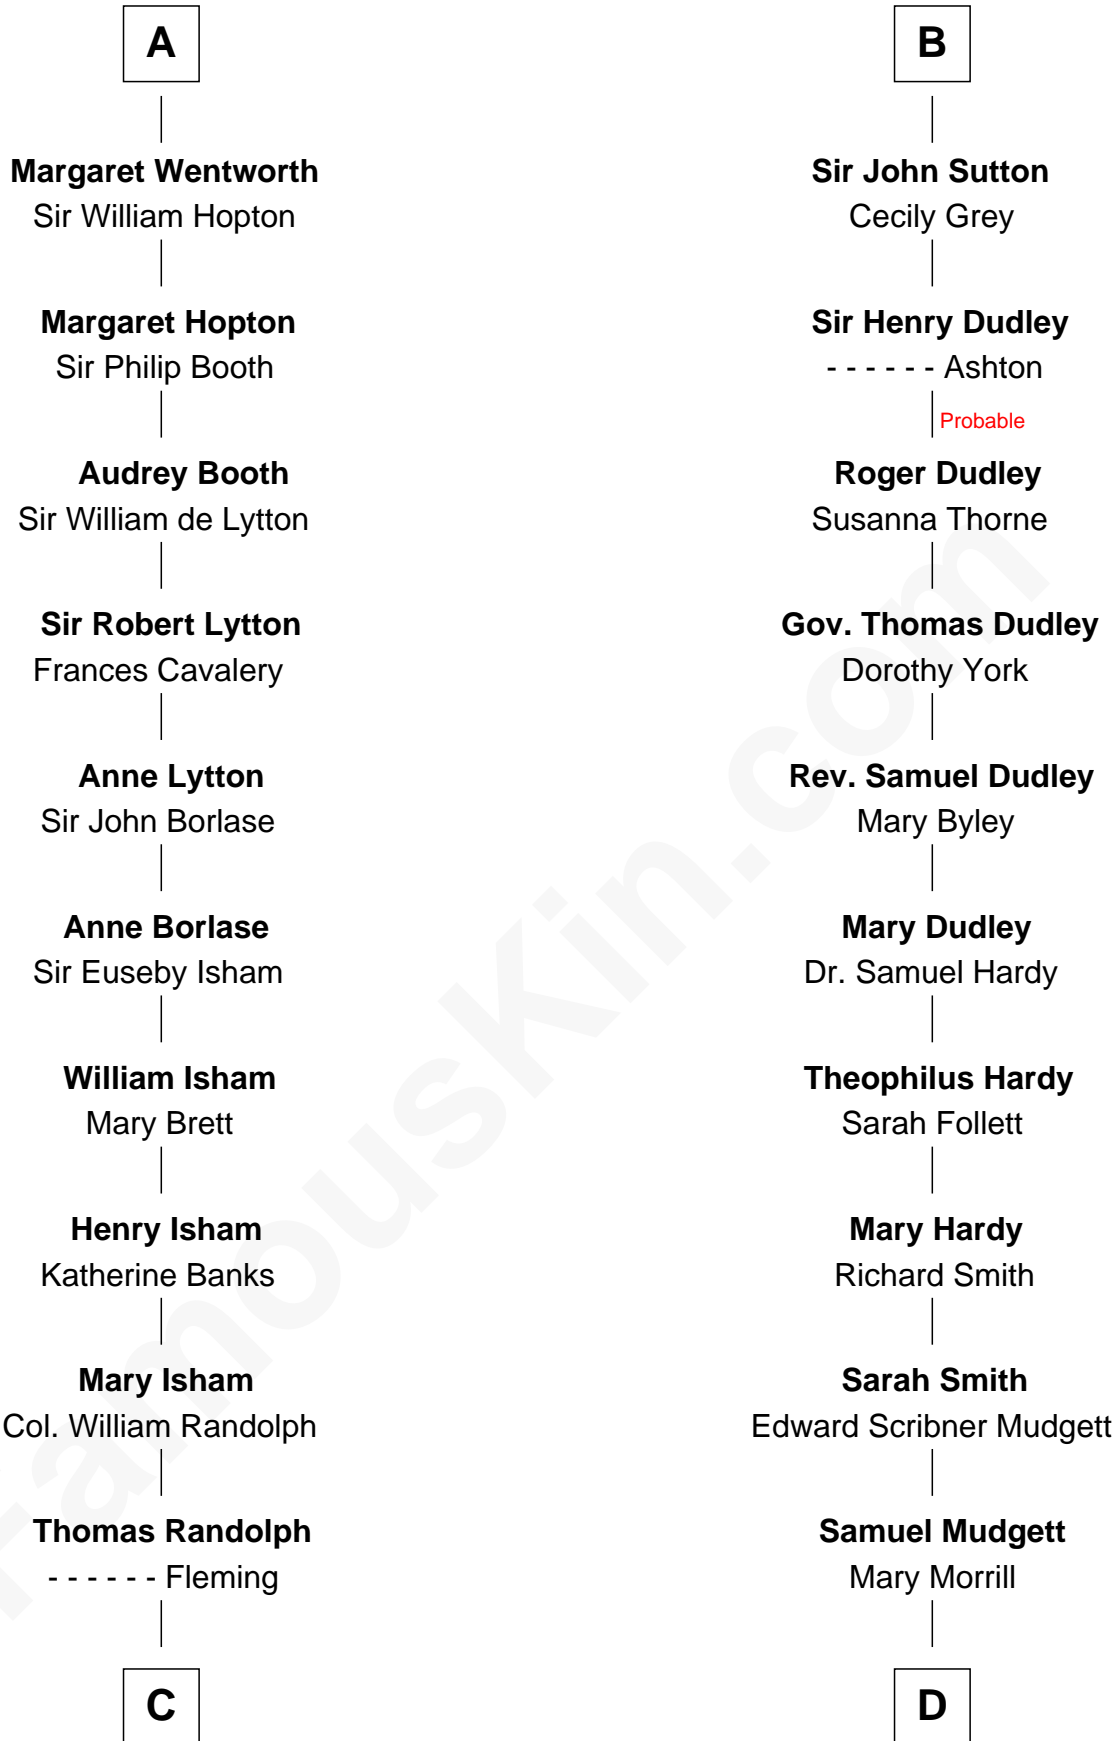

FamousKin.com Relationship Chart of

John Marshall

4th Chief Justice of the U.S. Supreme Court

19th cousin of

Dr. H. H. Holmes

Serial Killer aka "Devil in the White City"

Sir William de Ferrers

*with wife
Sibyl Marshal*

Sir William Deincourt
Milicent la Zouche

Sir John Berkeley
Elizabeth Betteshorne

Margaret Deincourt
Sir Robert de Tibetot

Elizabeth Berkeley
Sir John Sutton

Elizabeth de Tibetot
Sir Philip le Despencer

Sir Edmund Sutton
Joyce Tiptoft

Margery Despencer
Sir Roger Wentworth

Sir Edward Sutton
Cecily Willoughby

A

B

C

Mary Isham Randolph

Rev. James Keith

Mary Randolph Keith