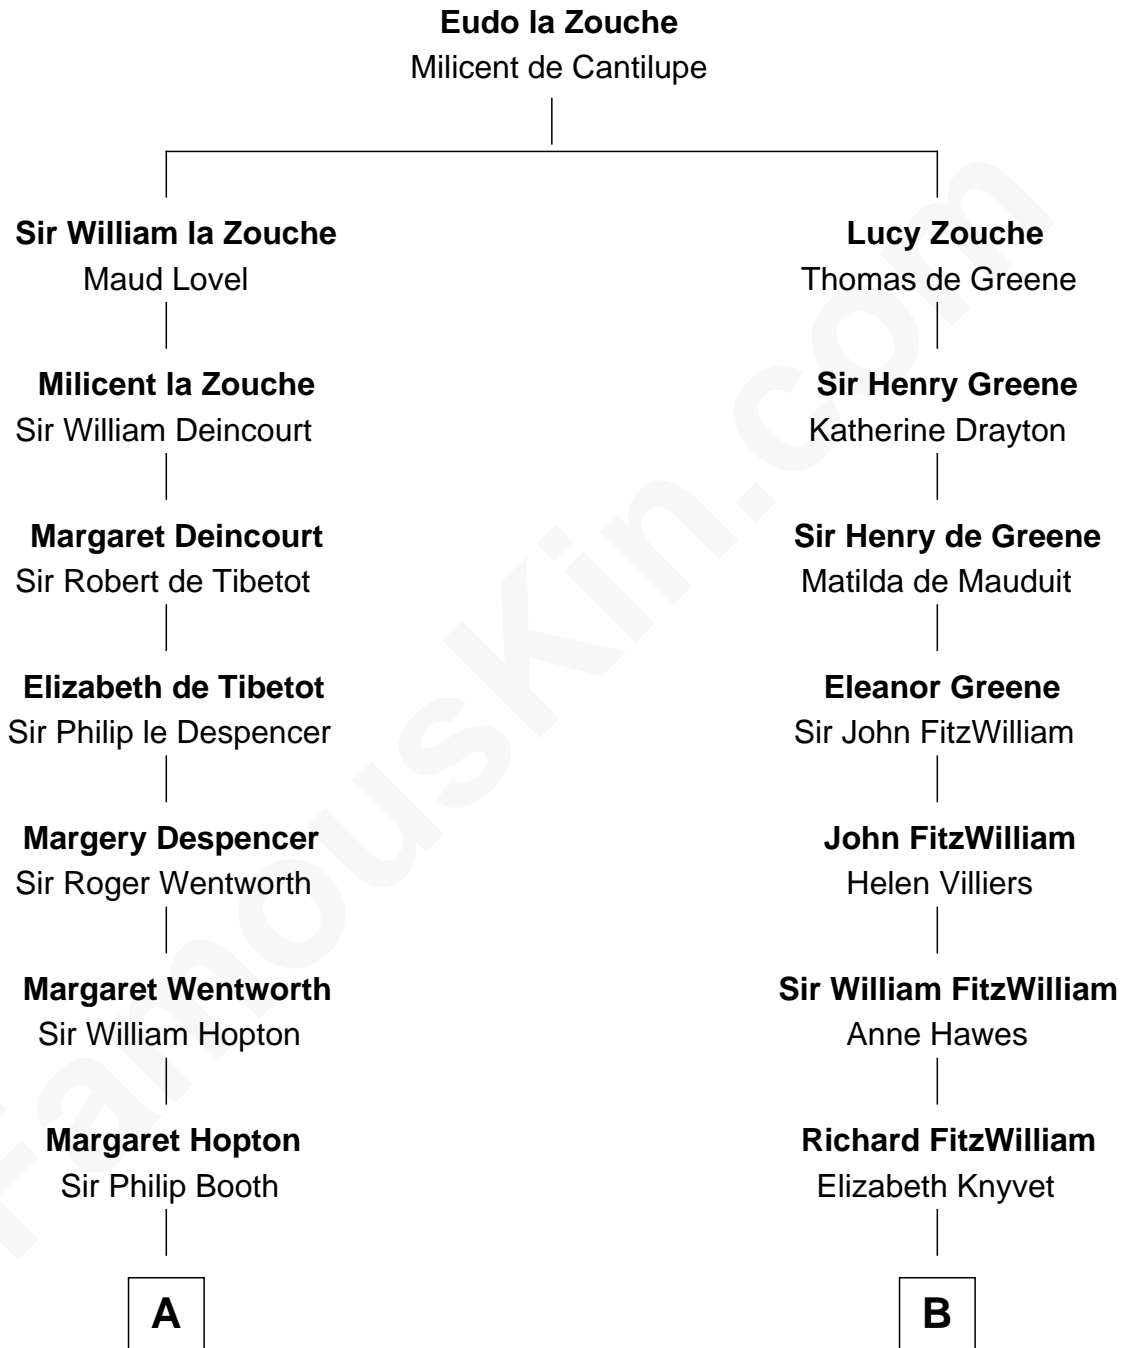

FamousKin.com

Relationship Chart of

John Marshall

4th Chief Justice of the U.S. Supreme Court

17th cousin 1 time removed of

Franklin D. Roosevelt
32nd U.S. President

C

James Roosevelt

Sara Delano

Franklin D. Roosevelt

32nd U.S. President

FamousKin.com