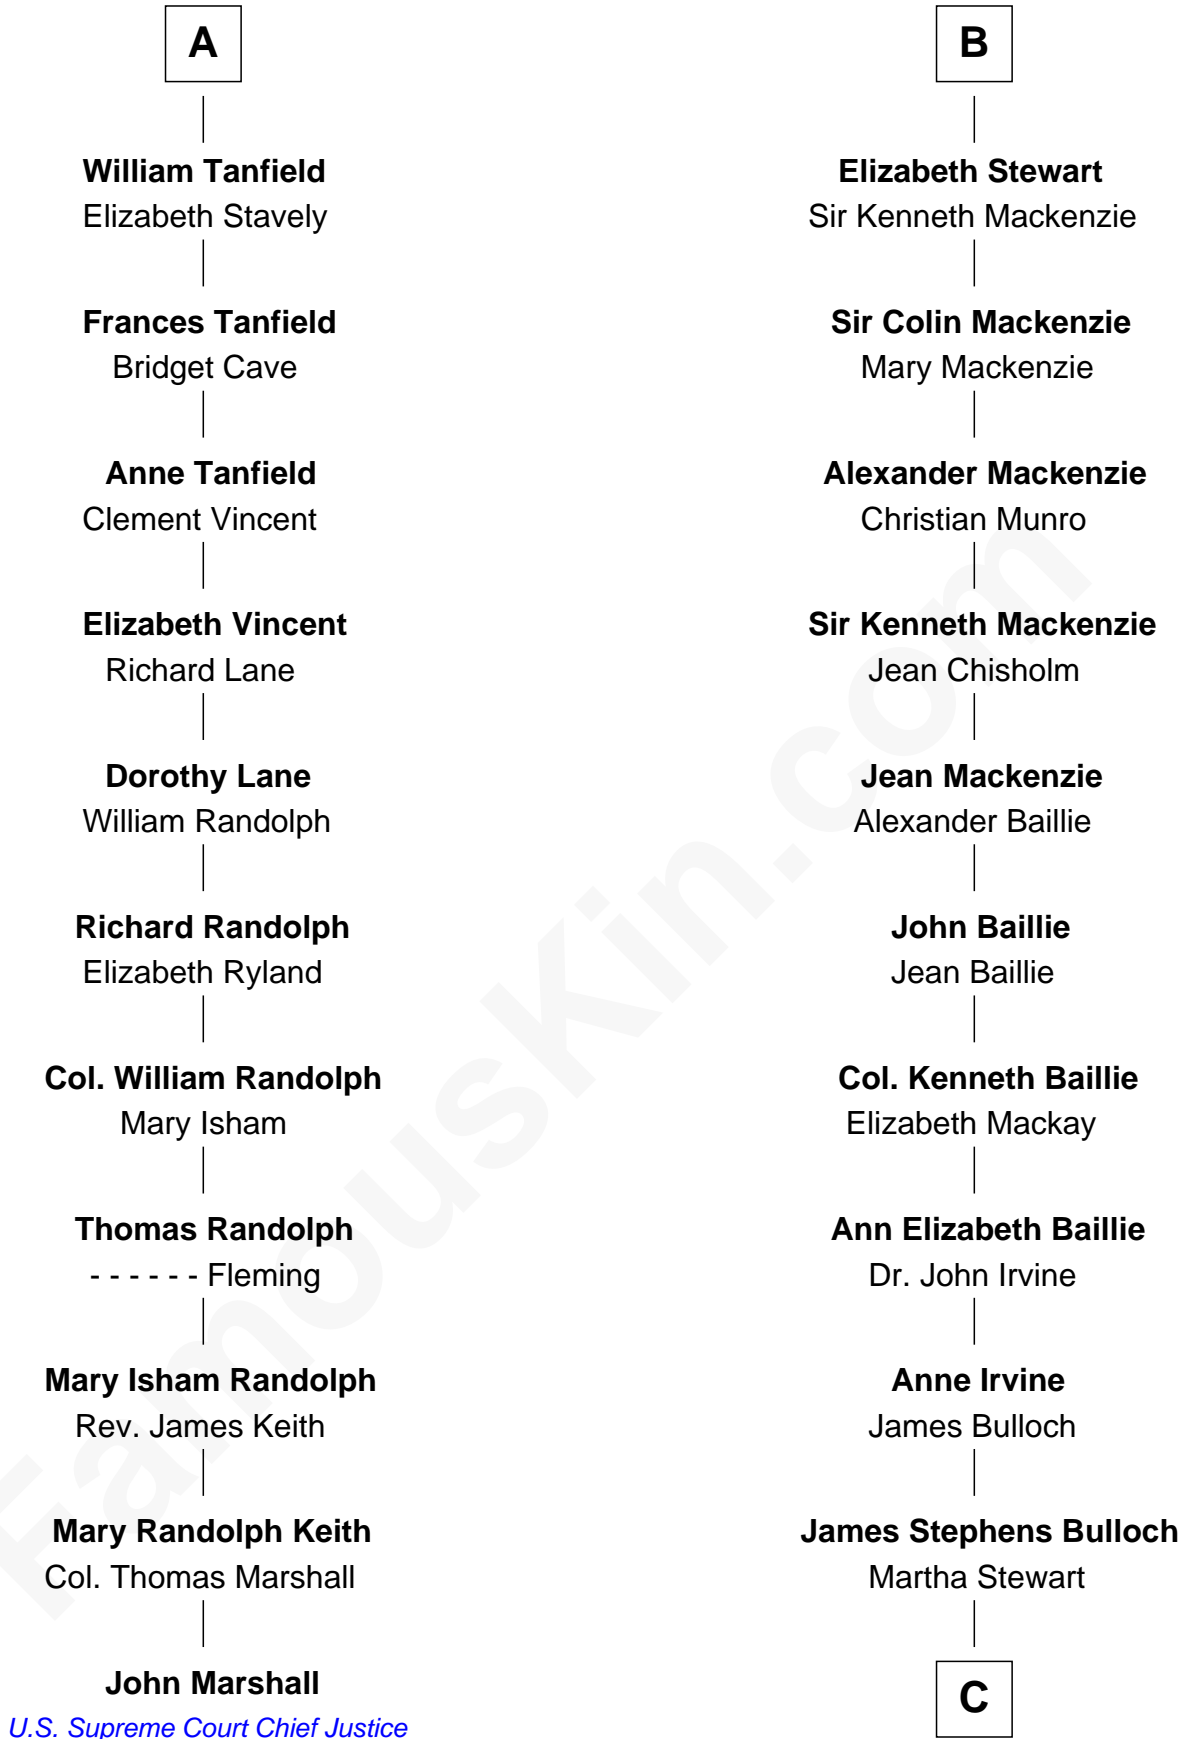

## Relationship Chart of

### John Marshall

4th Chief Justice of the U.S. Supreme Court

17th cousin 2 times removed of

### Eleanor Roosevelt

First Lady of President Franklin D. Roosevelt

**C**

**Martha Bulloch**  
Theodore Roosevelt

**Elliott Roosevelt**  
Anna Rebecca Hall

**Eleanor Roosevelt**  
*First Lady of Franklin Roosevelt*