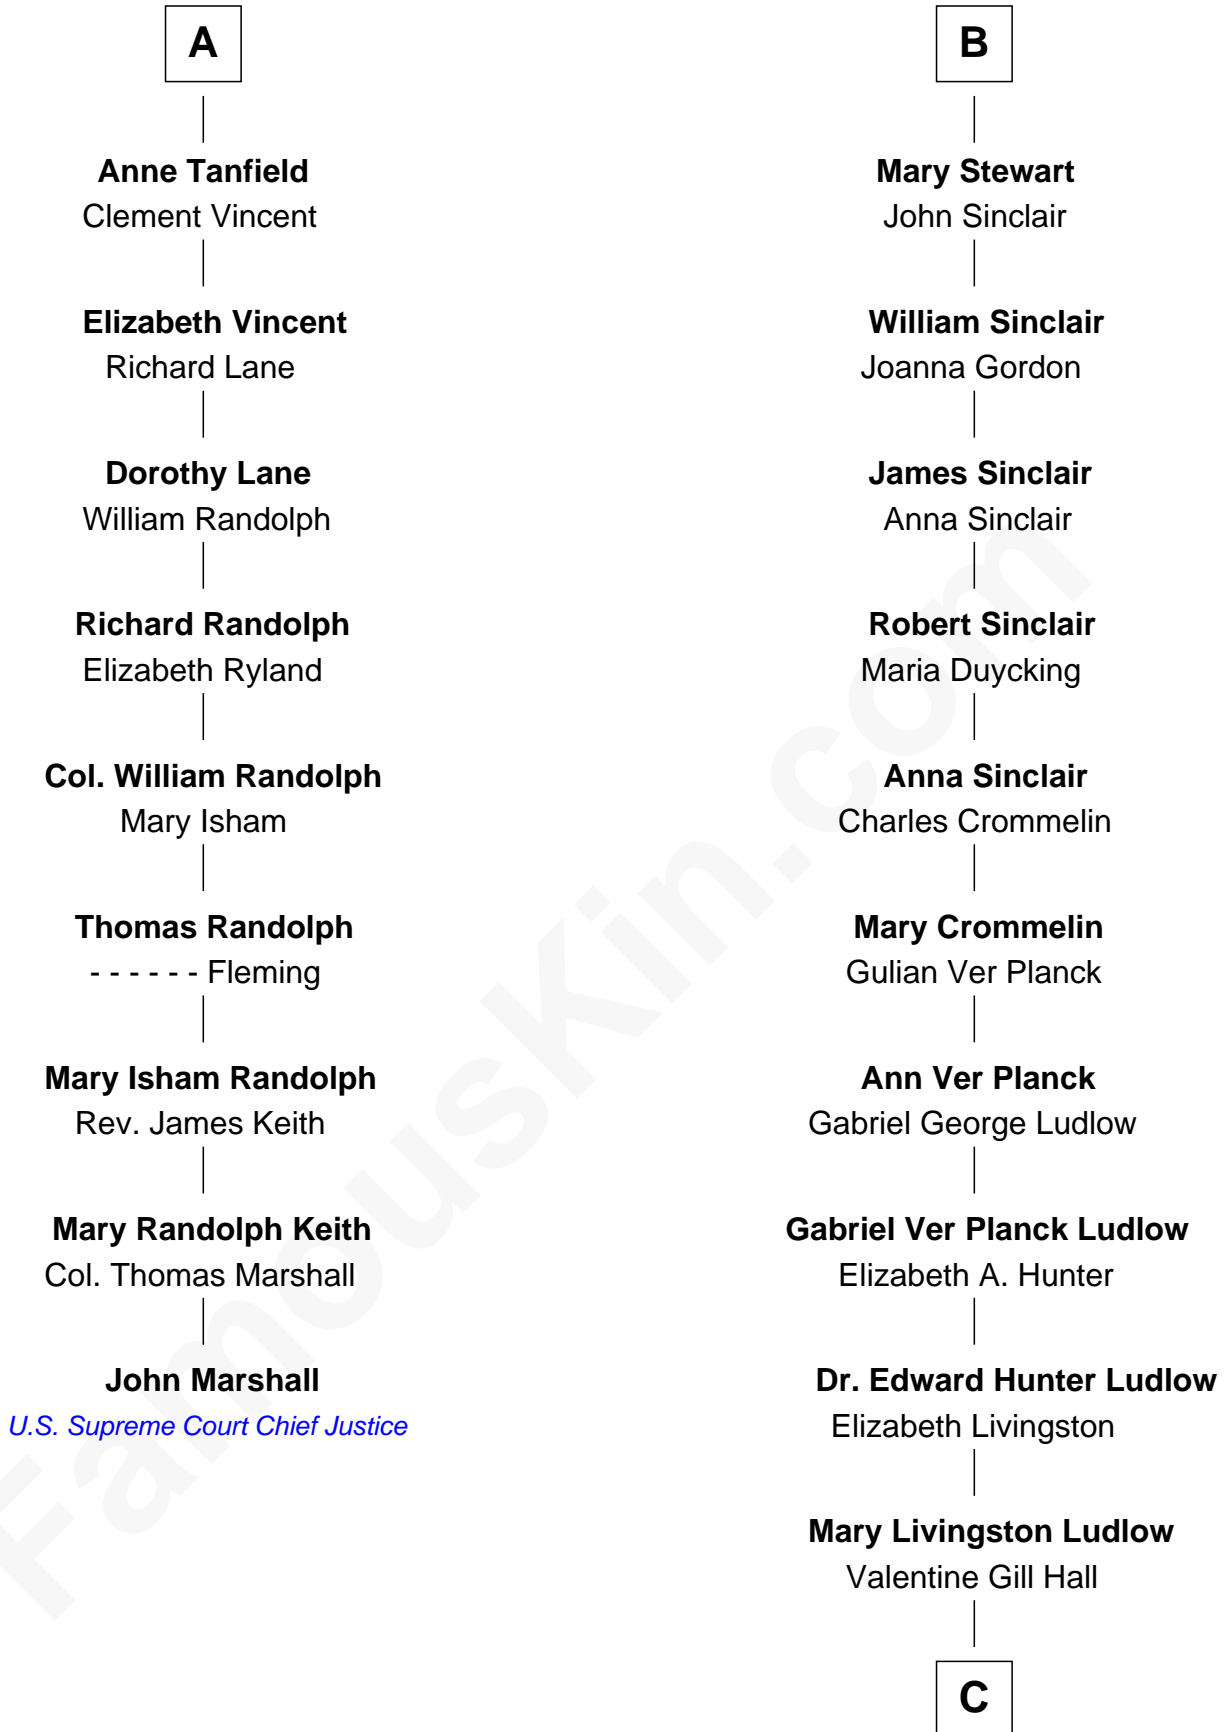

FamousKin.com

Relationship Chart of

John Marshall

4th Chief Justice of the U.S. Supreme Court

15th cousin 3 times removed of

Eleanor Roosevelt

First Lady of President Franklin D. Roosevelt

C

—
Anna Rebecca Hall

Elliott Roosevelt

—
Eleanor Roosevelt

First Lady of Franklin Roosevelt

FamousKin.com